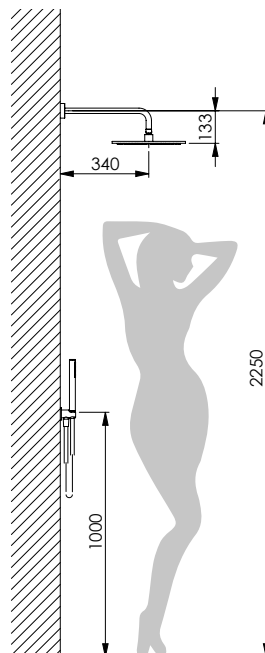

ELEGANCE TONDO

316

Kit doccia in acciaio 316L cromato con doccia Cupra, presa acqua Fons con supporto, flessibile Delux antracite 150 cm, braccio doccia Alma 35T e soffione Virtus 25T

Round brushed 316L stainless steel shower kit with Cupra handshower, Fons water supply with bracket and 150 cm Delux antracite flexible hose, shower arm Alma 35T and Virtus 25T shower-head

CRM
18587