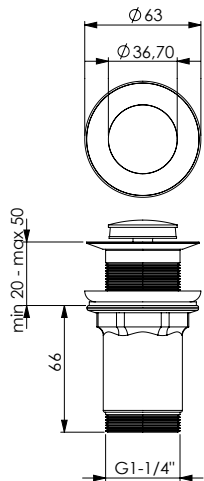

SCARICO CC TONDO S STP

Scarico click-clack tondo in ottone 1"1/4 tappo piccolo senza troppo pieno

Brass round click-clack waste 1"1/4 small plug without overflow for basin

OTT

CRM 12379