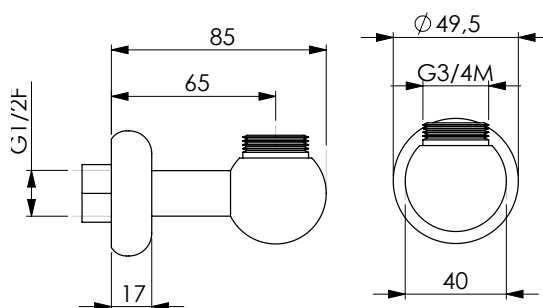

**PRESA ACQUA
INCASSO ANTICA**

Pres a acqua incasso tonda in ottone cromato 1/2F con attacco 3/4M per colonna doccia Antica

Chromed brass round wall-mounted water connection 1/2F with 3/4M fix for shower column Antica

OTT