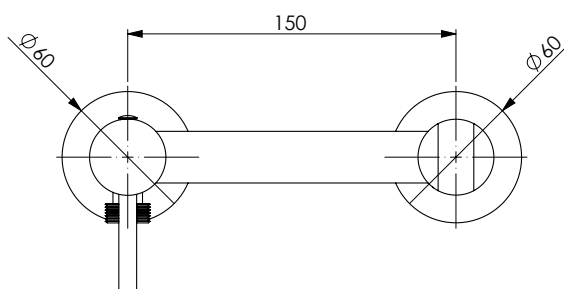

T DESIGN

Miscelatore meccanico tondo in ottone cromato da esterno con supporto integrato 1/2M (Cartuccia art. 210/35)

Chromed brass round external mixer with bracket 1/2M (Cartridge art. 210/35)

OTT

CRM
12086

MISCELATORE TS

Miscelatore meccanico tondo in ottone cromato da incasso con supporto integrato 1/2M

Chromed brass round concealed mixer with bracket 1/2M

OTT