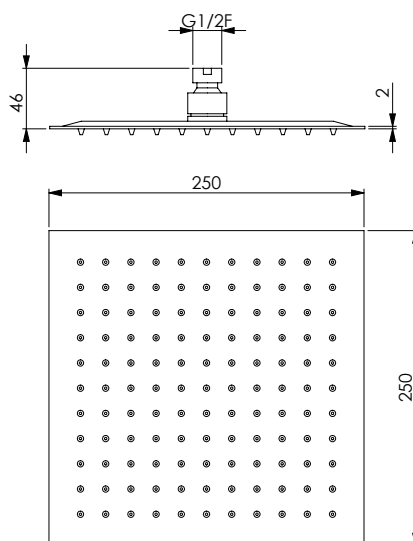

RELAX 25Q

Soffione in inox super-mirror quadro 250x250x2 mm, 121 fori, anticalcare, non ispezionabile

Square stainless steel super-mirror shower head 250x250x2 mm, 121 holes, not inspectable, with easy-clean