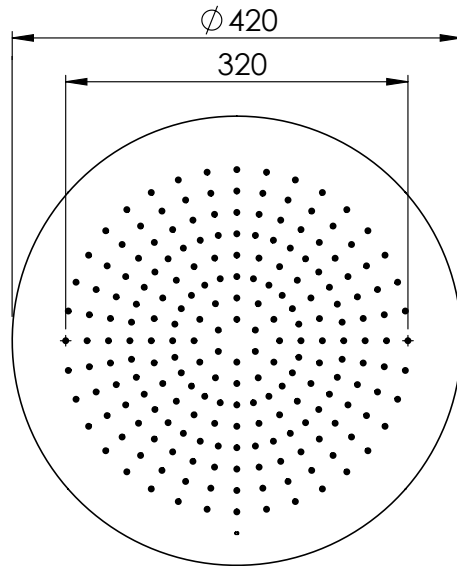

GEO 420

Soffione a soffitto da incasso tondo
Ø 420x3 mm in inox super-mirror

Super-mirror steel chromed round ceiling
shower head Ø 420x3 mm

GLD
19035

ASP
19032

NRO
19033

BCO
19034