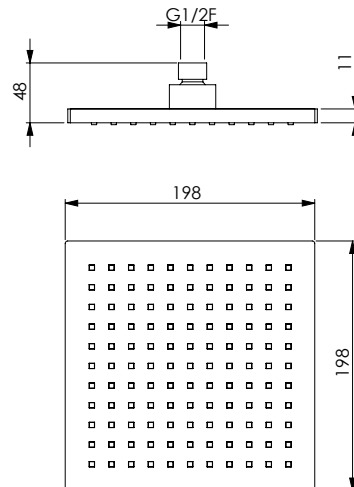

PETALO 20Q

Soffione in ABS cromato quadro 200x200x10 mm, 120 fori, anticalcare, non ispezionabile

Square chromed ABS shower head 200x200x10 mm, 120 holes, not inspectable, with easy-clean