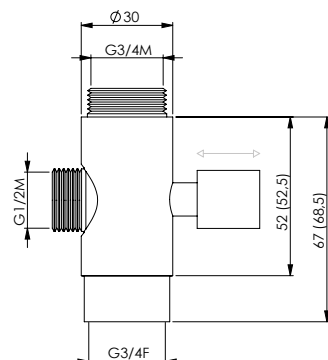

DV 338 STANDARD ALTO

Deviatore tondo in ottone cromato a pulsante adatto a colonne mod. 338/338.5/342/342.5/337

Round brass push in/out diverter for column model 338/338.5/342/342.5/337

3/4M x 3/4F x 1/2M

CRM
10463

DV 338 STANDARD BASSO

Deviatore tondo in ottone cromato a pulsante adatto a colonne mod. 337/338/338.5/342/342.5

Brass round push in/out diverter for column model 337/338/338.5/342/342.5