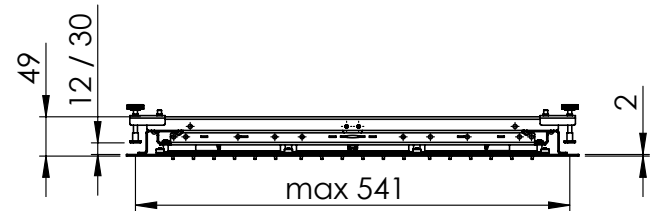

OCEANO 560

Soffione a soffitto da incasso quadro 560x560x2,5 mm in inox super-mirror

Super-mirror steel chromed square ceiling shower head 500x500x2,5 mm

GLD
19043

ASP
19040

NRO
19041

BCO
19042