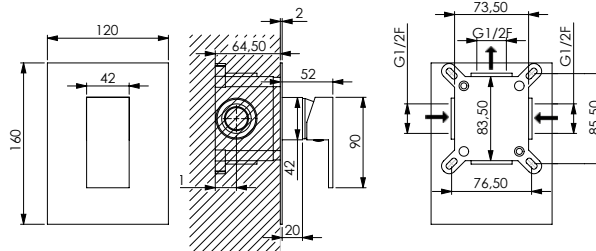

INCASSO QUADRO 1 VIA

Miscelatore meccanico incasso doccia quadro 1 via con scatola incasso.
(Cartuccia art. 210/35 - cod. 12265)

Square single lever concealed 1 way shower mixer and built-in box.
(Cartridge art. 210/35 - cod. 12265)

OTT