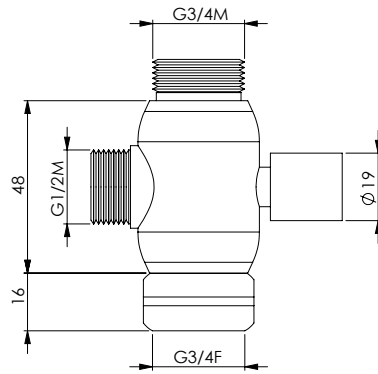

DV 335

Deviatore antico in ottone cromato a pulsante adatto a colonne mod. 335

Brass antique push in/out diverter for column model 335

OTT

CRM
10467

3/4M x 3/4F x 1/2M

DV 339

Deviatore quadro in ottone cromato a pulsante adatto a colonne mod. 339

Brass square push in/out diverter for column model 339

OTT

CRM
10470