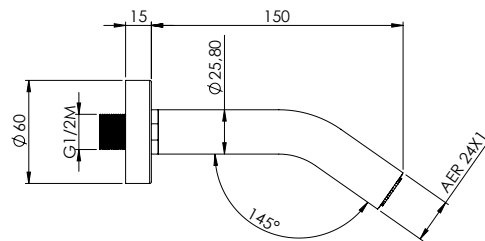

Chromed brass arm shower head Ø 25,8 mm L 150 mm with aerator, 1 jet, inspectable

IDROGETTO QUADRO

Idrogetto quadro snodato 35x35x30 mm in ottone cromato anticalcare

Chromed brass square articulated jet 35x35x30 mm for shower system with easy-clean