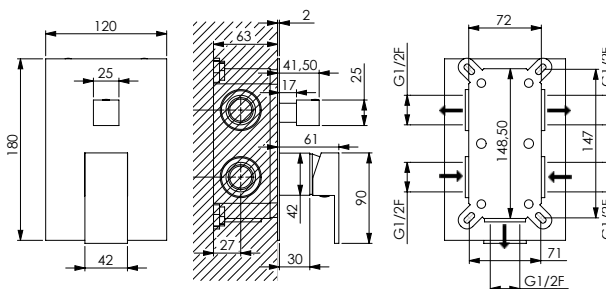

INCASSO QUADRO 3 VIE

Miscelatore meccanico incasso doccia quadro 3 vie con deviatore e con scatola incasso.
(Cartuccia art. 210/35 - cod. 12265)

Square single lever concealed 3 ways shower mixer with diverter and built-in box.
(Cartridge art. 210/35 - cod. 12265)

OTT