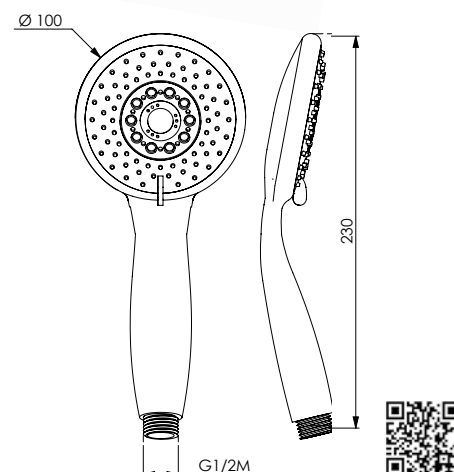

Chromed ABS hand-shower easy-clean 3 jets

-  CRM 18447
-  GLD 18448
-  NKS 18450
-  NRO 18451
-  BCO 18452

MIRÒ 3M

Doccia anticalcare in ABS cromato 3 getti

Chromed ABS hand-shower easy-clean 3 jets

-  CRM 18453
-  GLD 18454
-  GLB 18506
-  NKS 18456
-  NKL 18507
-  NRO 18457
-  BCO 18458