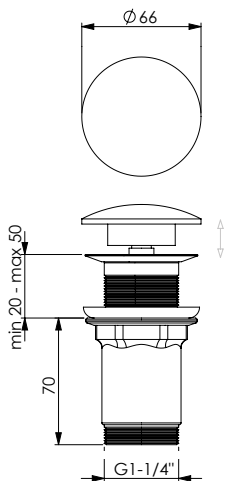

SCARICO CC TONDO STP

Scarico click-clack tondo in ottone 1"1/4 senza troppo pieno

Round 1"1/4 click-clack brass waste without overflow feature for basin

OTT

CRM
12375