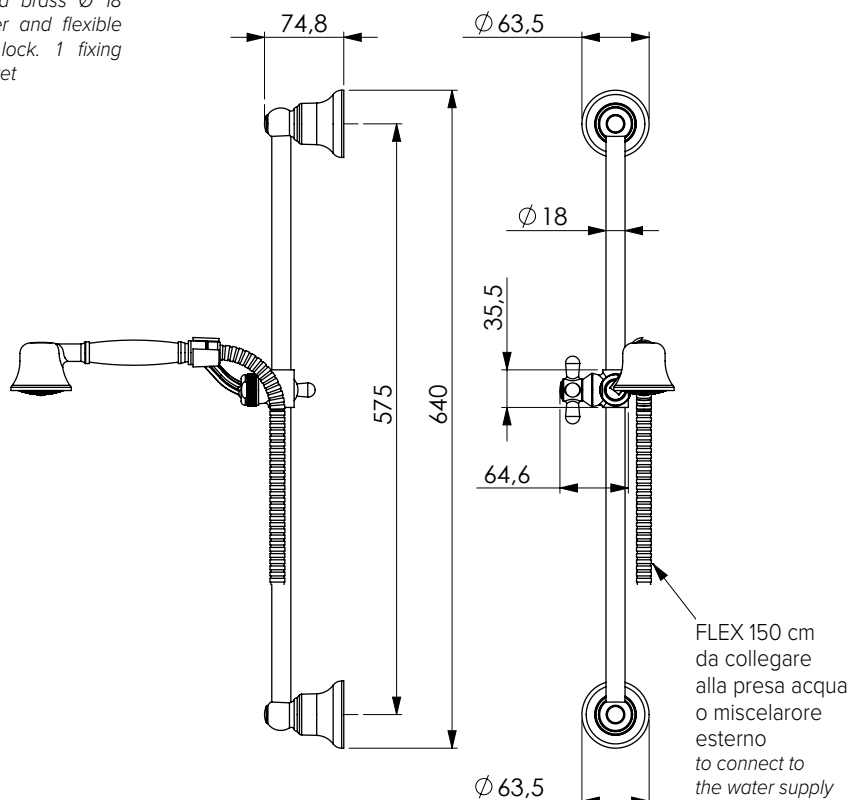

ANTICO

Asta 300 in ottone cromato, Ø 18 mm, doccia Antica e flessibile 150 cm doppia aggraffatura. Fissaggio a 1 vite per ogni laterale

Sliding rail 300 chromed brass Ø 18 mm, Antica hand shower and flexible hose 150 cm double lock. 1 fixing screw for each side bracket

OTT

- **CRM**
  14340
- **GLD**
  14733
- **BRZ**
  14727