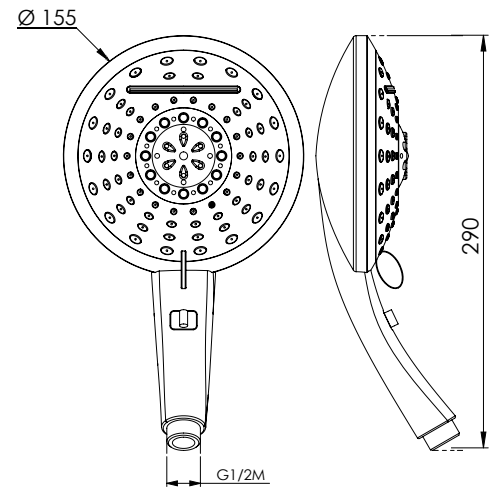

Chromed ABS hand-shower easy-clean 5 jets with waterfall and lever for flow optimizer

CRM
18462

ANTICA

Doccia ottone cromato 1 getto

Chromed brass hand-shower 1 jet

CRM
18441
GLD
18442
BRZ
18443

MANUTENZIONE MAINTENANCE