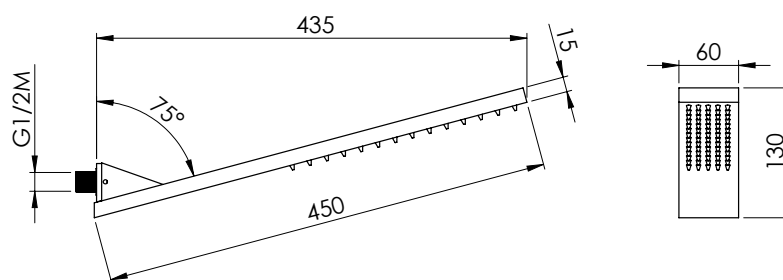

Inox chromed wall shower head Ø30x435 mm, 88 holes, with easy-clean

CRM
13923

**OLED**

Soffione a muro tondo 1 getto in ottone cromato 435x60x15 mm, 70 fori, anticalcare

Inox chromed wall shower head 435x60x15 mm, 70 holes, with easy-clean