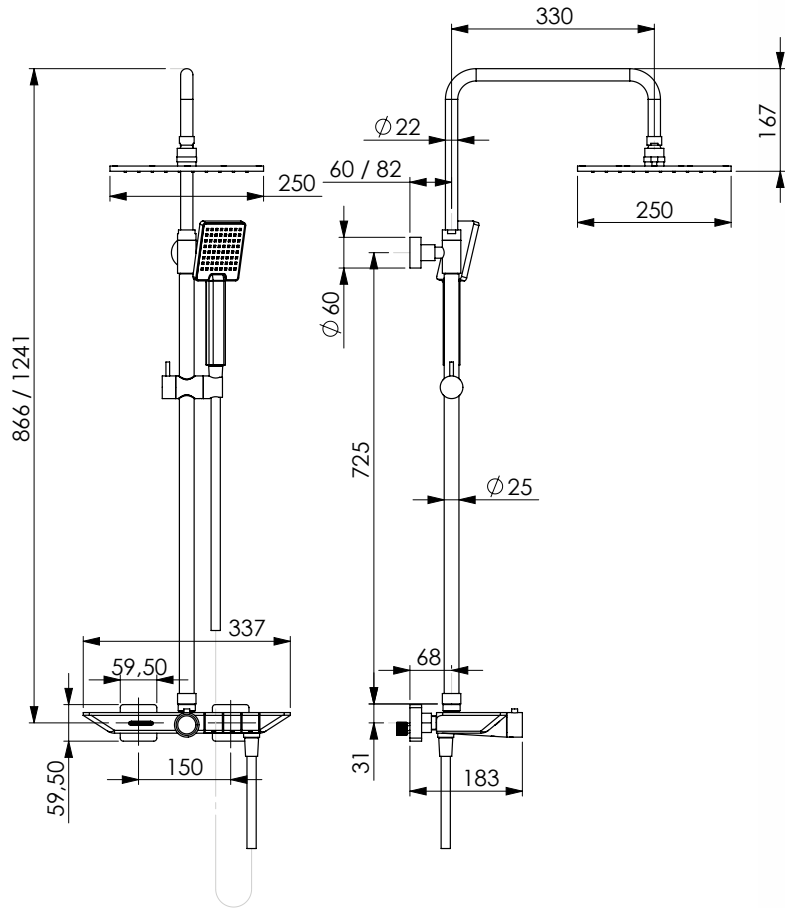

PIANISTA JAZZ

Set colonna composto da asta 338 2.0 telescopica e girevole in ottone cromato, soffione Saturno 25Q, doccia Nadal Q1 e flessibile 150 cm Silicone Chiaro, completo di miscelatore termostatico Pianoforte

Chromed brass column set with telescopic and rotating round rail 338 2.0, Saturno 25Q shower-head, Nadal Q1 handshower, flexible hose 150 cm Silicone Chiaro, Pianoforte thermostatic shelf mixer included

OTT

CRM
D 18371

Erogatore vasca
Bath tub filler

PIANISTA BLUES

Set colonna tonda composto da asta 338 2.0 telescopica e girevole in ottone cromato, soffione Dafne, doccia Dafne e flessibile 150 cm Silicone Bordeaux, completo di miscelatore termostatico Pianoforte

Round chromed brass column set with telescopic and rotating round rail 338 2.0, Dafne shower-head, Dafne handshower, flexible hose 150 cm Silicone Bordeaux, Pianoforte thermostatic shelf mixer included

OTT