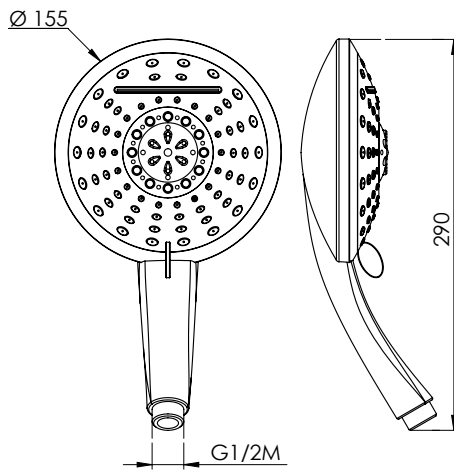

CASCADE 5

Doccia anticalcare in ABS cromato 5 getti con cascata

Chromed ABS hand shower easy-clean 5 jets with waterfall

CRM
18461

CASCADE 5 2.0

Doccia anticalcare in ABS cromato 5 getti con cascata e leva regolatore di flusso

Chromed ABS hand-shower easy-clean 5 jets with waterfall and lever for flow optimizer