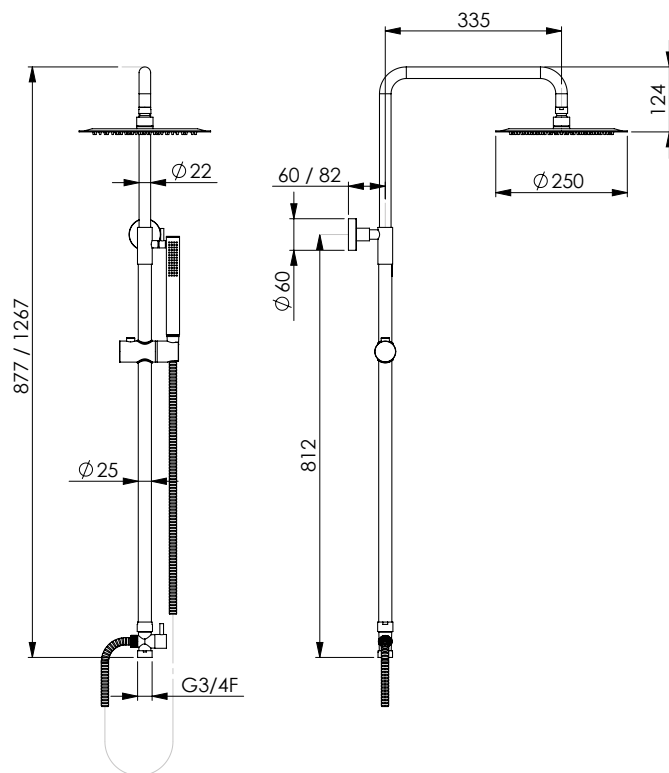

Roundchromed stainless steel column set with telescopic and rotating round rail 338.6, Relax 25T shower-head, Atena 1 handshower, flexible hose 150 cm double lock, diverter included

ACC

CRM

- A 19073
- B 19074
- C 19075
- D 19070
- E 19076