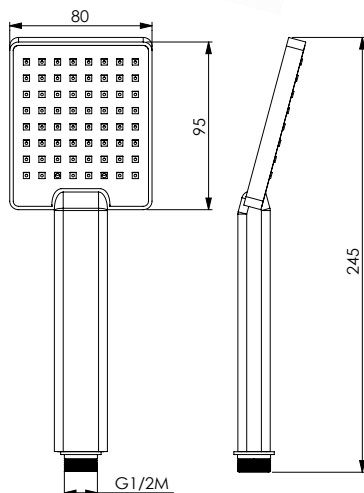

NADAL Q1

Doccia anticalcare in ABS cromato 1 getto con disco cromato, air system, water saving

Chromed ABS hand shower easy-clean 1 jet, chromed disk, air system, water saving