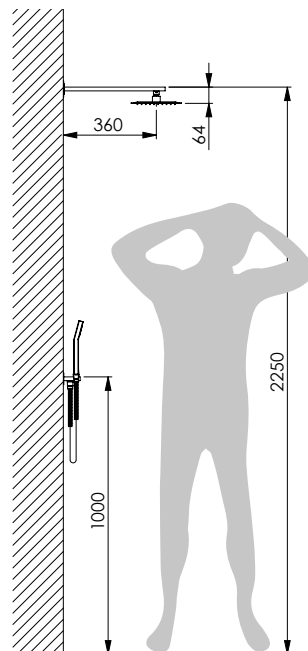

STEEL RETTANGOLO

Kit doccia cromato con doccia Pixel, presa acqua Milo con supporto, flessibile D/A 150 cm, braccio doccia Andromeda e soffione Relax 3020

Chromed shower kit with Pixel handshower, Milo water supply with bracket and 150 cm double lock flexible hose, shower arm Andromeda and Relax 3020 shower-head

- **CRM**
- **13644**

Con miscelatore Incasso quadro 2 vie:
With square concealed mixer 2 ways:

- **CRM**
- **MI 16325**