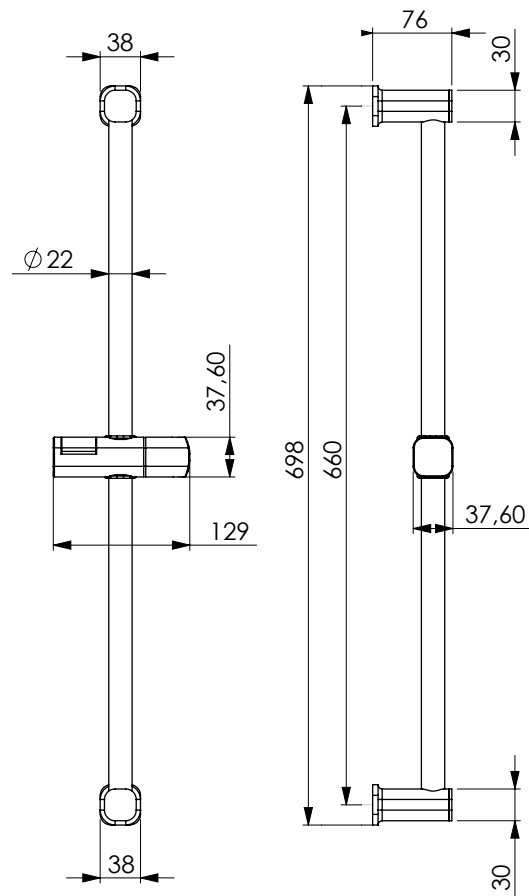

222

Asta in inox cromato, Ø 22 mm, laterali e scorrevole con pulsante a scomparsa in ABS cromato, interasse 660 mm

Chromed inox rail Ø 22 mm, side brackets and central slider with concealed chromed ABS button, distance 660 mm

ACC