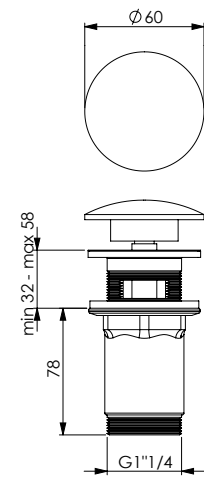

SCARICO CC TONDO P CTP

Scarico click-clack tondo in ABS cromato 1"1/4 con troppo pieno

Chromed ABS round click-clack waste 1"1/4 with overflow for basin

ABS

CRM 12384