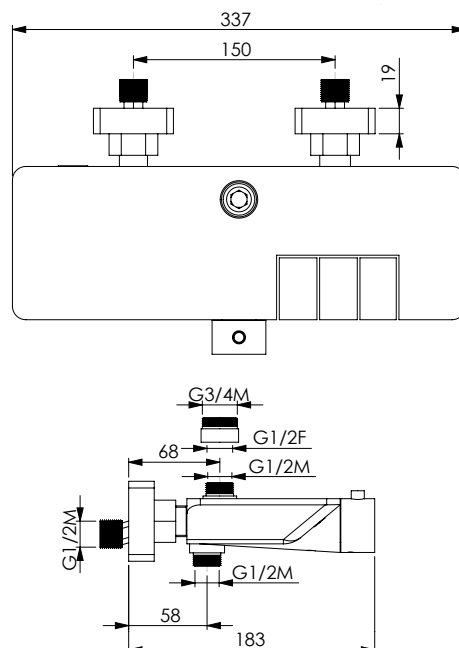

MENSOLA TERMOSTATICA PIANOFORTE 3 USCITE

Miscelatore termostatico esterno doccia con uscita 1/2M superiore e 1/2 inferiore e erogazione acqua riempimento vasca. Con deviatore a tasti incorporato e piano d'appoggio

External thermostatic shower mixer with three outlet, 1/2M top, 1/2 bottom and bathtub filler. With built-in key switch and shelf

OTT

- **CRM**
  18077