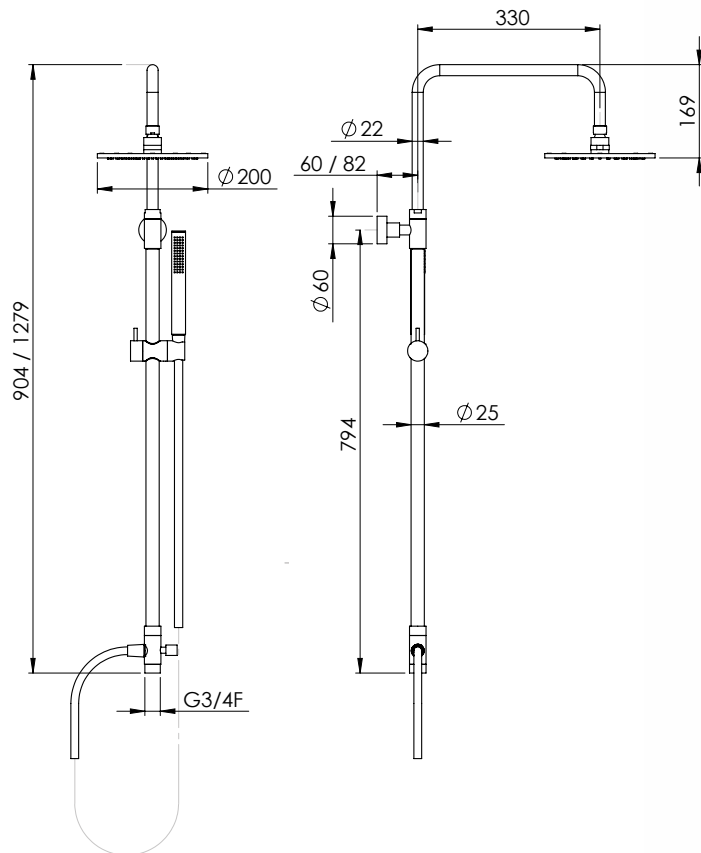

CALIMERA

Set colonna tonda composto da asta 338 2.0 telescopica e girevole in ottone nero opaco, soffione Venere 20T nero opaco, doccia Atena nero opaco, flessibile 150 cm PVC Full Blacklux completa di deviatore

Matte black column set with telescopic and rotating round rail 338 2.0, matte black Venere 20T shower-head, matte black ABS Atena handshower, flexible hose 150 cm Full Blacklux, diverter included

OTT