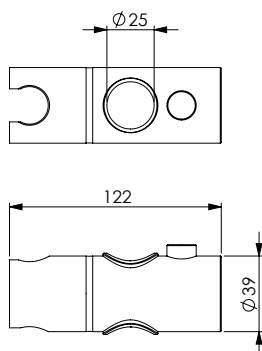

SC 110

Scorrevole in ABS cromato Ø25 mm

Chromed ABS slider Ø25 mm

ABS

CRM
12133