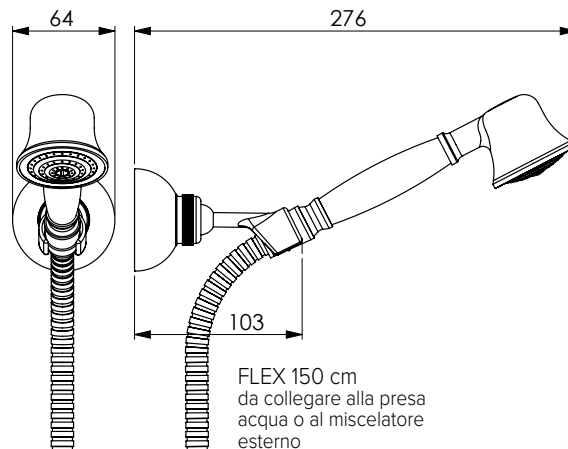

ANTICO 2

Kit vasca cromato con doccia Antica, supporto Duplex, flessibile 150 cm D/A

Chromed bathtub kit with Antica handshower, Duplex bracket and 150 cm double-lock flexible hose

FLEX 150 cm
da collegare alla presa
acqua o al miscelatore
esterno
to connect to
the water supply