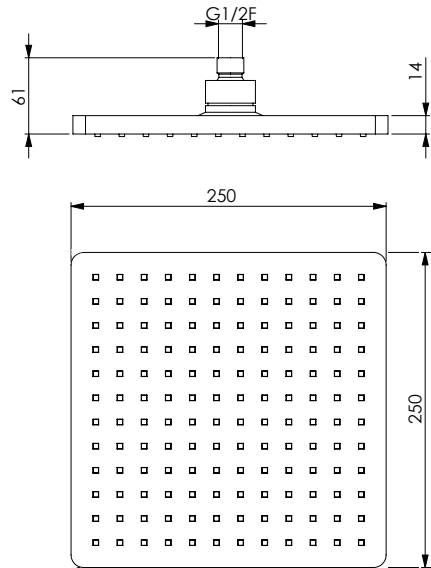

PETALO 25Q

Soffione in ABS cromato quadro 250x250x15 mm, 120 fori, anticalcare, non ispezionabile

Square chromed ABS shower head 250x250x15 mm, 120 holes, not inspectable, with easy-clean