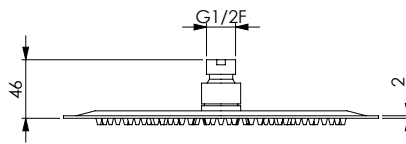

RELAX 25T

Soffione in inox super-mirror tondo Ø 250x2 mm, 75 fori, anticalcare, non ispezionabile

Round stainless steel super-mirror shower head Ø 250x 2 mm, 75 holes, not inspectable, with easy-clean