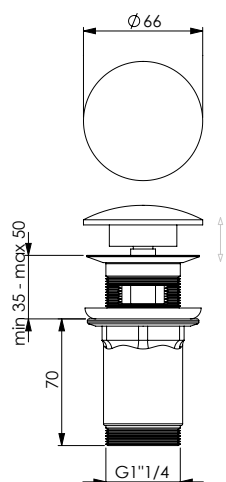

SCARICO CC TONDO CTP

Scarico click-clack tondo in ottone 1"1/4 con troppo pieno

Round 1"1/4 click-clack brass waste with overflow feature for basin

OTT

CRM
12376

NRO
15980