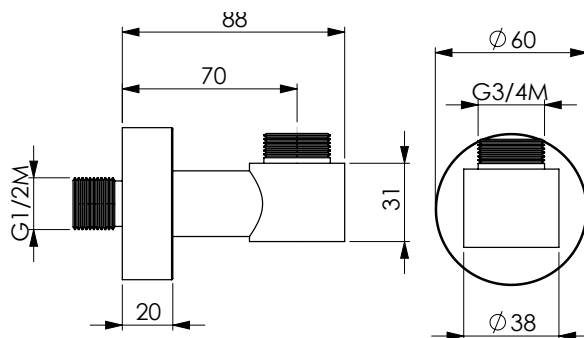

**PRESA ACQUA
INCASSO TONDA**

Pres a acqua incasso tonda in ottone cromato 1/2M con attacco 3/4M per colonna doccia tonda

Chromed brass round wall-mounted water connection 1/2M with 3/4M fix for round shower column

OTT