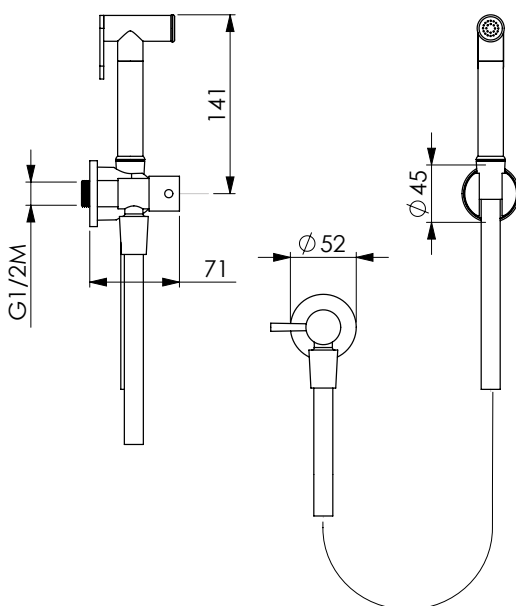

KIT SHUT-OFF OTTONE T MINIMALE

Kit Shut-Off tondo in ottone cromato con flessibile antitorsione* 120 cm in PVC con rubinetto e supporto

Chromed brass round Shut-off kit with 120 cm PVC flexible hose antitwist* tap and wall bracket