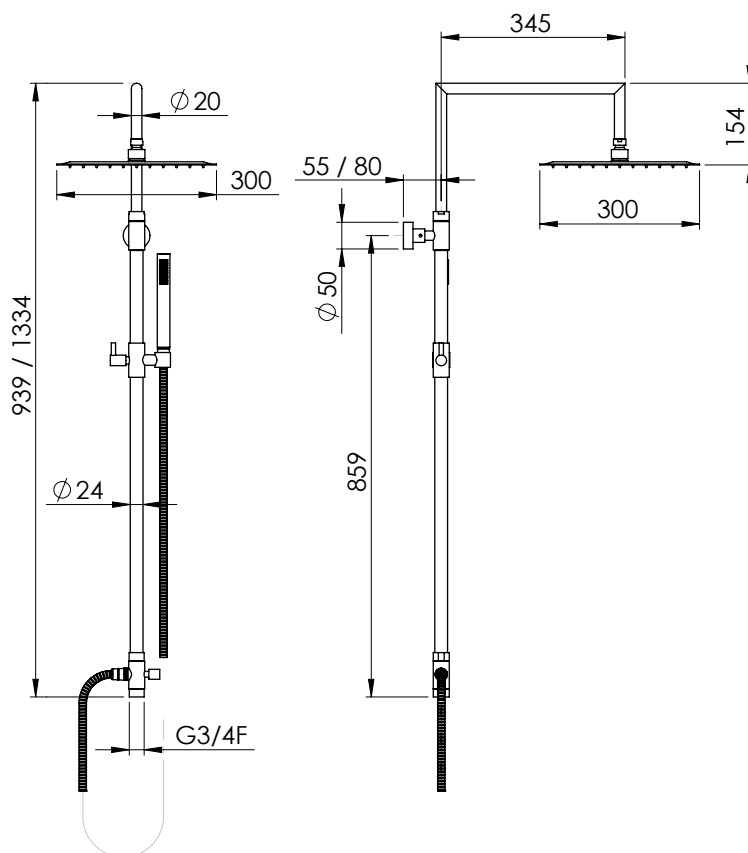

LAGOM Q

Set colonna quadra composto da asta 342 telescopica e girevole in ottone cromato, soffione Relax 30Q, doccia Leo, flessibile 150 cm doppia aggraffatura, completo di deviatore

Square chromed brass column set with telescopic and rotating round rail 342, Relax 30Q shower-head, Leo 1 handshower, flexible hose 150 cm double lock, diverter included

OTT