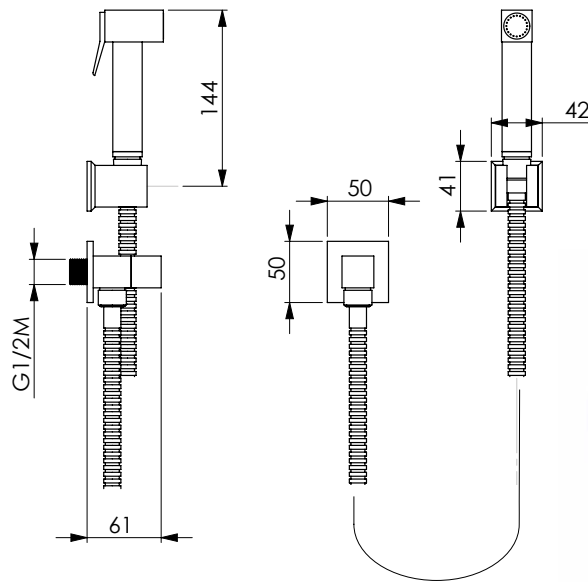

**KIT SHUT-OFF
OTTONE Q**

Kit Shut-Off quadro in ottone cromato con flessibile antitorsione* 120 cm in acciaio cromato con rubinetno e supporto

Chromed brass square Shut-off kit with 120 cm chromed inox flexible hose antitwist* tap and wall bracket