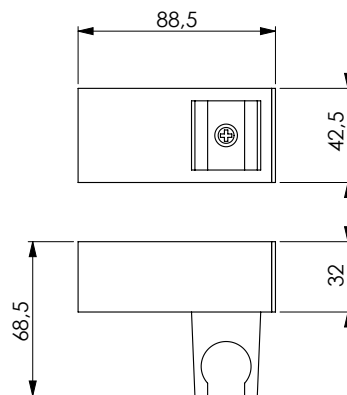

STICH 1

Supporto girevole in ABS
cromato 2 viti di fissaggio

*Chromed ABS swivel bracket 2 fixing
screws*

ABS