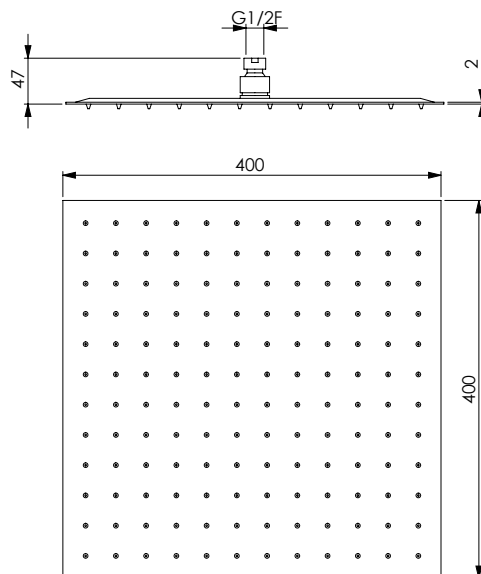

-  **ASM**
14023

RELAX 40Q

Soffione in inox super-mirror quadro 400x400x2 mm, 144 fori, anticalcare, non ispezionabile

Square stainless steel super-mirror shower head 400x400x2 mm, 144 holes, not inspectable, with easy-clean