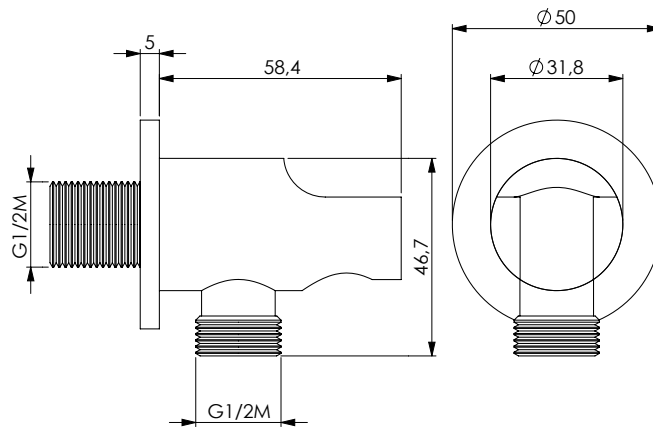

LINDOS CON SUPPORTO

Presacqua in ottone cromato con supporto 1/2M x 1/2M

Chromed brass water connection 1/2M x 1/2M with bracket

OTT

- **CRM 11995**
- **GLD 15464**
- **GLB 18497**