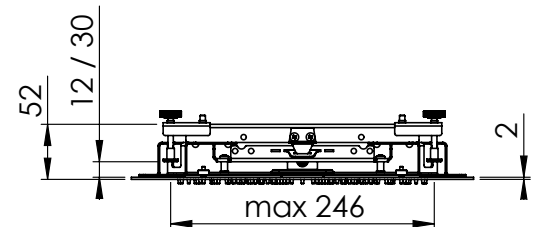

GEO 320

Soffione a soffitto da incasso tondo
Ø 320x3 mm in inox super-mirror

Super-mirror steel chromed round ceiling
shower head Ø 320x3 mm

GLD
19031

ASP
19028

NRO
19029

BCO
19030