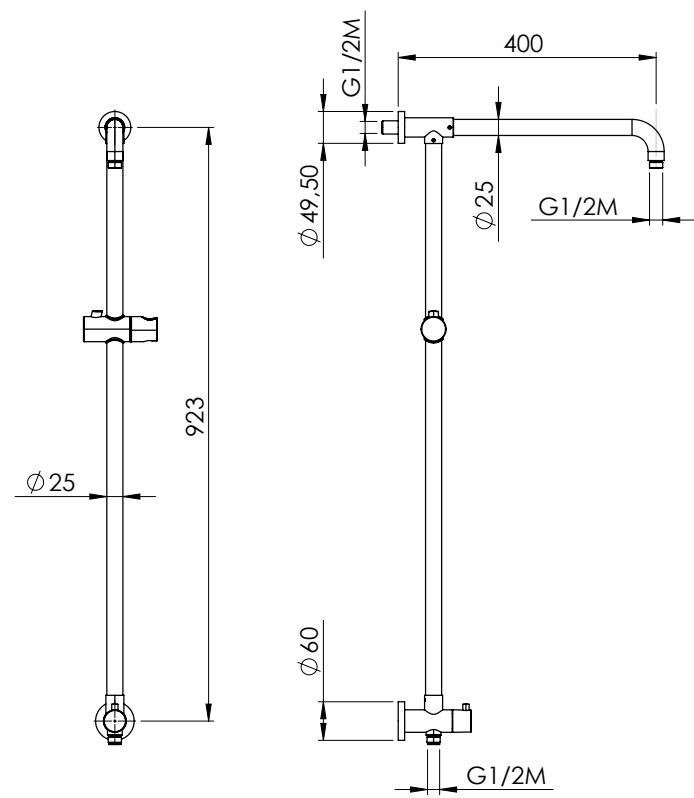

Asta ideale per recuperare la presa acqua esistente di un soffione montato precedentemente

Shower rod suitable also for existing water outlet in case of shower arm replacement