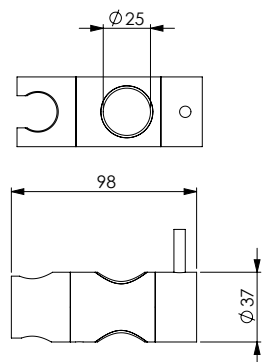

SC 338 2.0

Scorrevole in ottone cromato Ø 25 mm

Chromed brass slider Ø 25 mm

OTT

CRM
17042