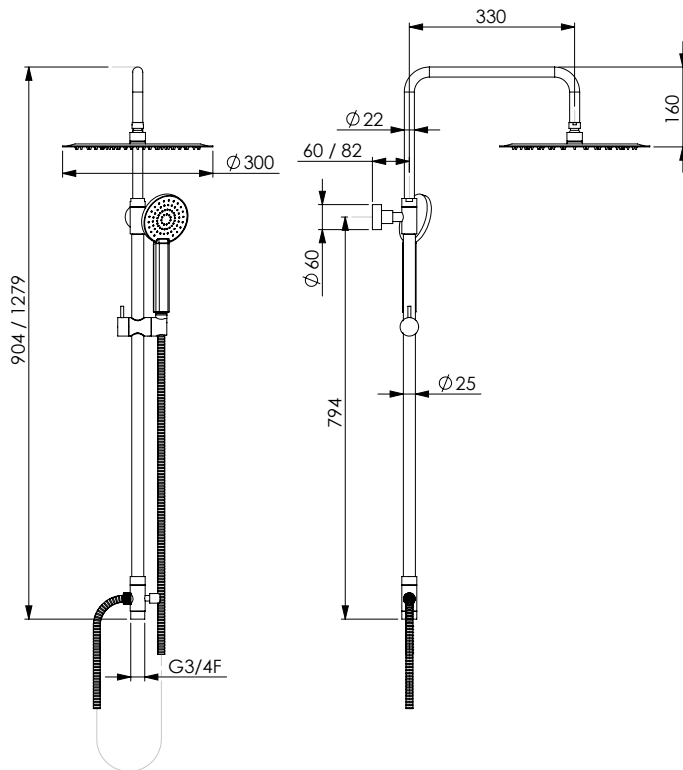

SPRING 2.0

Set colonna tonda composto da asta 338 2.0 telescopica e girevole in ottone cromato, soffione Relax 30T, doccia Nadal1, flessibile 150 cm doppia aggraffatura, completo di deviatore

Round chromed brass column set with telescopic and rotating round rail 338 2.0, Relax 30T shower-head, Nadal 1 handshower, flexible hose 150 cm double lock, diverter included

OTT