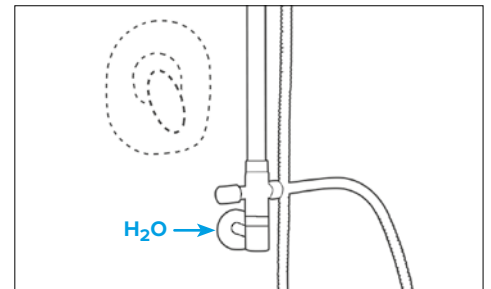

B PER INCASSO DOCCIA

Colonna doccia completa di deviatore e presa acqua a muro.

Fixing system for concealed shower

Shower column with diverter and wall-mounted water connection.