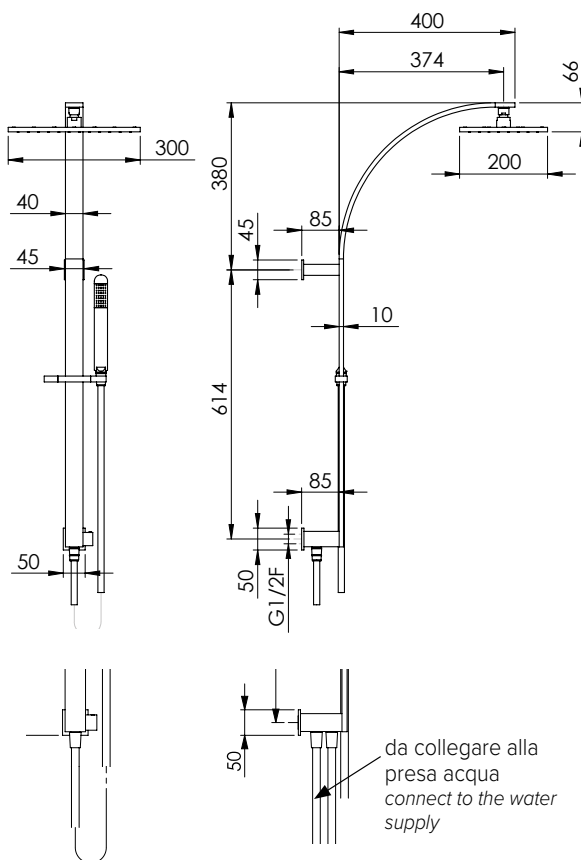

SPAZIO 3

Set colonna composto da asta rettangolare 336 3.0 in ottone cromato con presa acqua incorporata nel supporto inferiore, soffione Supernova, doccia Giada, flessibile antitorsione 150 cm Satilux, con deviatore

Chromed brass column set with rectangular rail 336 3.0 with wall-mounted water connection, Supernova shower-head, Giada handshower, flexible hose Satilux 150 cm antitwist, diverter included

OTT