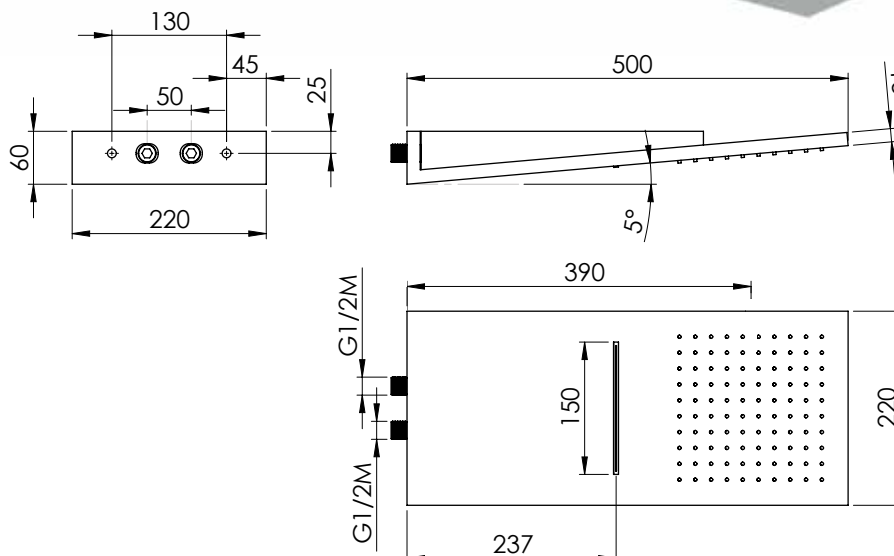

ANTARES 2

Soffione a muro 2 getti in acciaio AISI 304 super-mirror 500x220x15 mm, 100 fori

Super-mirror AISI 304 stainless steel chromed 2 jets wall shower head 500x220x15 mm, 100 holes