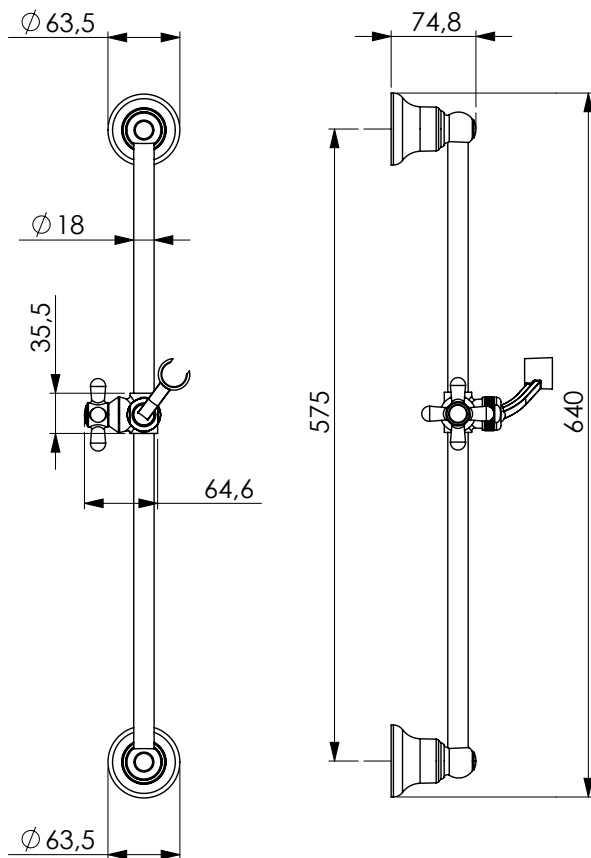

300

Asta in ottone cromato, Ø 18 mm laterali e scorrevole in ottone cromato, interasse 575 mm

Chromed brass rail Ø 18 mm, side brackets and central slider chromed brass, distance 575 mm

OTT

- CRM 11146
- GLD 12584
- BRZ 12581