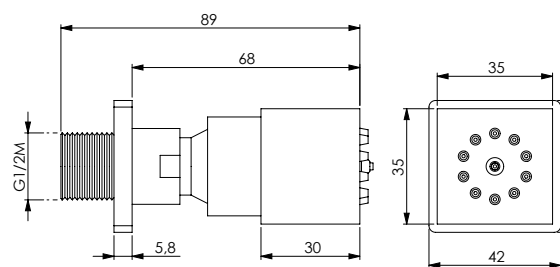

Chromed brass arm shower head Ø 25,8 mm L 150 mm with aerator, 1 jet, inspectable

IDROGETTO QUADRO

Idrogetto quadro snodato 35x35x30 mm in ottone cromato anticalcare

Chromed brass square articulated jet 35x35x30 mm for shower system with easy-clean