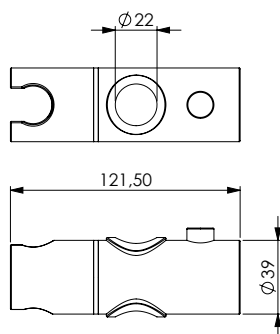

SC 122

Scorrevole in ABS cromato Ø 22 mm

Chromed ABS slider Ø 22 mm