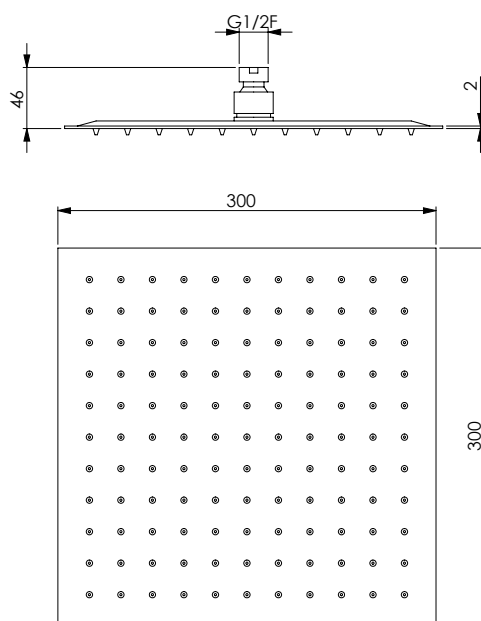

RELAX 30Q

Soffione in inox super-mirror quadro 300x300x2 mm, 121 fori, anticalcare, non ispezionabile

Square stainless steel super-mirror shower head 300x300x2 mm, 121 holes, not inspectable, with easy-clean