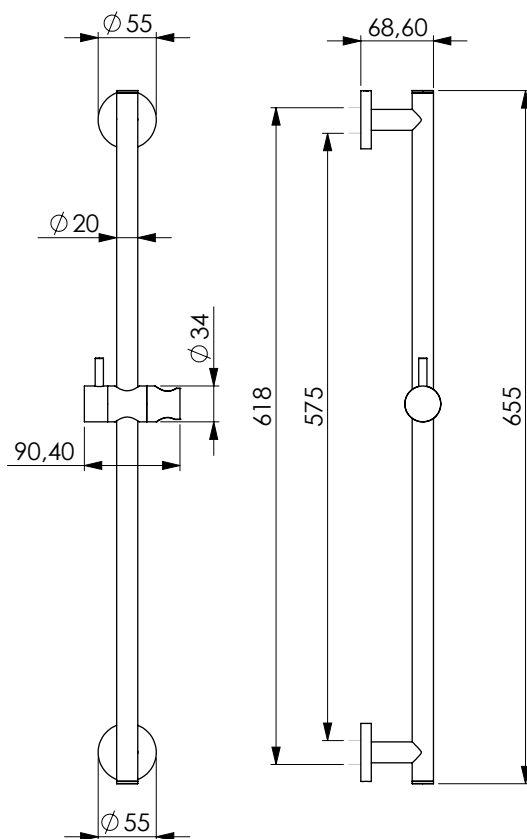

208 2.0

Asta in ottone cromato, tonda Ø 20 mm, laterali e scorrevole in ottone cromato, interasse 575/618 mm

Chromed brass Ø 20 mm rail, side brackets and central slider chromed brass, distance 575/618 mm

OTT

- CRM 16917
- NRO 17058
- BCO 17070