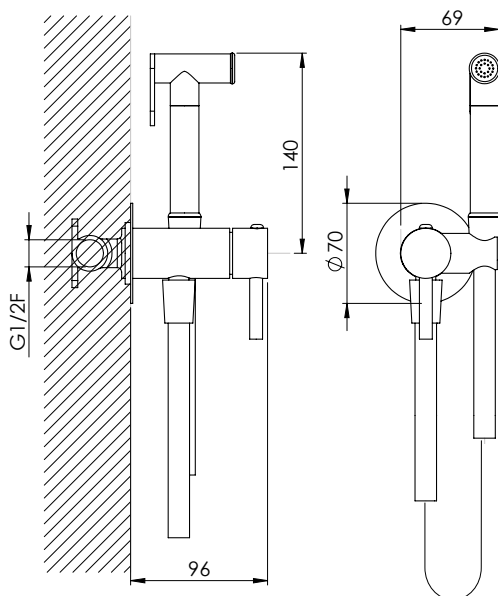

KIT SHUT-OFF
OTTONE T MS MINIMALE

Kit Shut-Off tondo in ottone cromato con flessibile antitorsione* 120 cm in PVC con miscelatore da incasso e supporto integrato

Chromed brass round Shut-off kit with 120 cm PVC flexible hose antitwist* with built-in mixer and integrated bracket

- **CRM** flex grey metallized
  15871
- **NRO** flex Full Blacklux
  15867
- **BCO** flex Full Whitelux
  15868