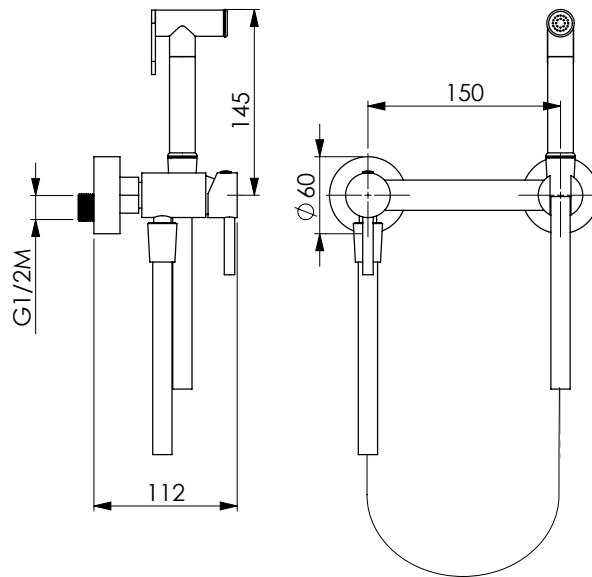

**KIT SHUT-OFF
OTTONE T DESIGN
MINIMALE**

Kit Shut-Off tondo in ottone cromato con flessibile antitorsione* 120 cm in PVC grigio metallizzato con miscelatore Design e supporto

Chromed brass round Shut-off kit with 120 cm grey metallized PVC flexible hose antitwist* Design mixer and wall bracket

**CRM
17348**