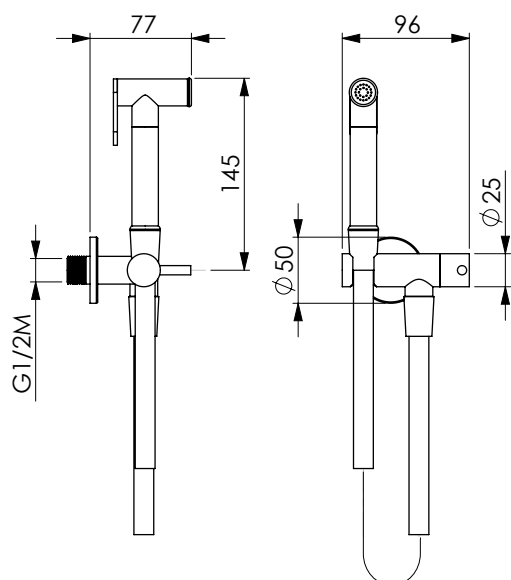

KIT SHUT-OFF OTTONE T RS MINIMALE

Kit Shut-Off tondo in ottone nero opaco con flessibile antitorsione* 120 cm in PVC con rubinetto e supporto integrato

Matte black brass round Shut-off kit with 120 cm PVC flexible hose antitwist* tap and integrated wall bracket

NRO flex Full Blacklux
18046

NKS flex standard D/A NKS
17950