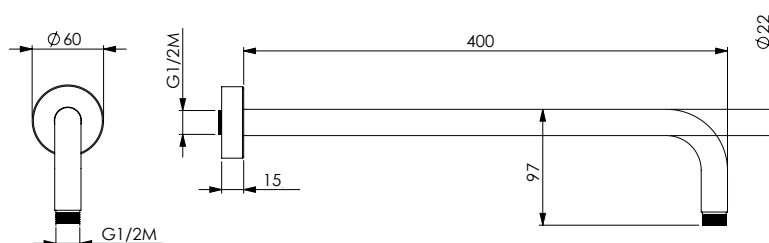

PEGASO 40

Braccio doccia tondo in ottone cromato L 400 mm
Ø 22 mm - 1/2Mx1/2M

Chromed brass round shower arm 400 mm Ø 22 mm -
1/2M.x 1/2M

OTT

- **CRM**
  12632
- **GLD**
  16352
- **BRZ**
  16354
- **NKS**
  16356
- **NRO**
  16232
- **BCO**
  16358

PEGASO 35

Braccio doccia tondo in ottone cromato L 350 mm
Ø 22 mm - 1/2Mx1/2M

Chromed brass round shower arm 350 mm Ø 22 mm -
1/2M x 1/2M

OTT

- **CRM**
  12610
- **GLD**
  15368
- **GLB**
  18493
- **GPB**
  19007
- **PVD**
  15367
- **BRZ**
  15367
- **NKS**
  15366
- **NKL**
  18495
- **NRO**
  12665
- **BCO**
  15365