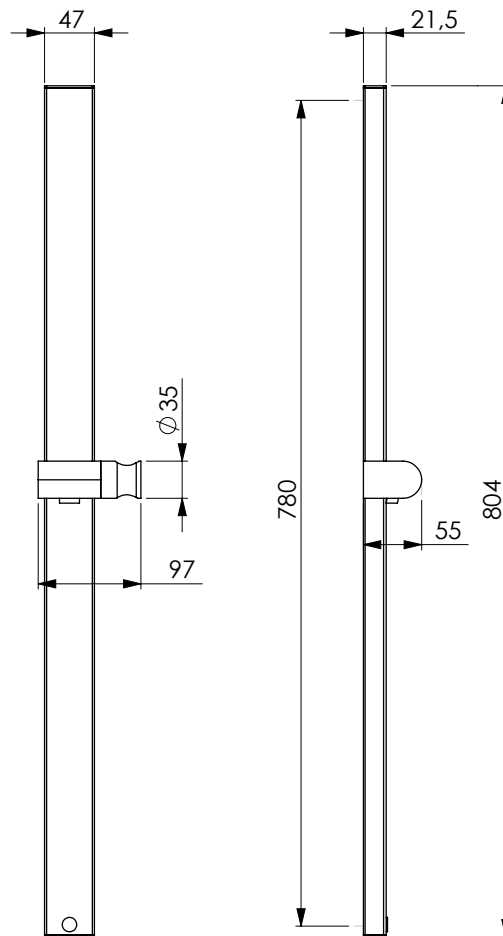

240

Asta in ottone cromato, sezione 47x21,5 mm, scorrevole in ottone cromato, interasse 780 mm

Chromed brass rail section 47x21,5mm, central slider chromed brass, distance 780 mm

OTT