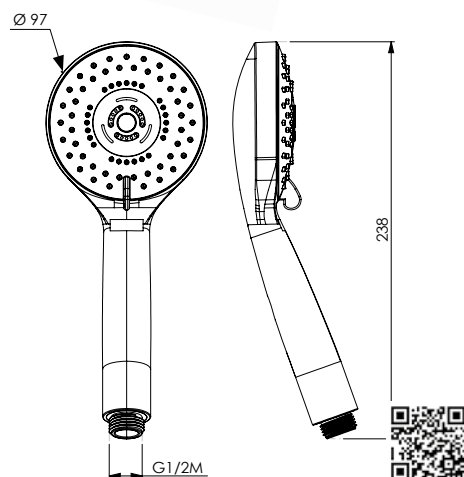

- CRM 18447
- GLD 18448
- NKS 18450
- NRO 18451
- BCO 18452