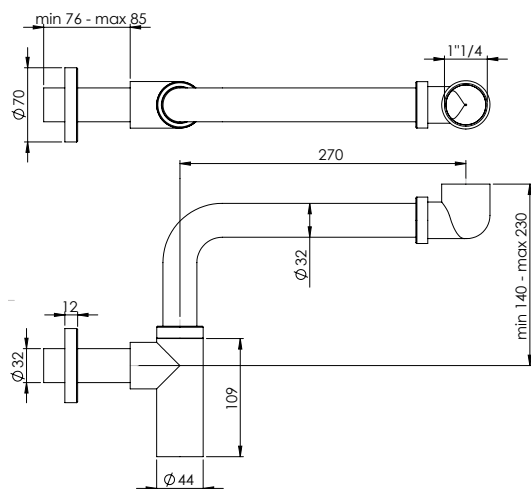

SIFONE SALVASPAZIO

Sifone tondo salvaspazio d'arredo 1"1/4

Round furniture accessory space saving bottle trap 1"1/4

OTT