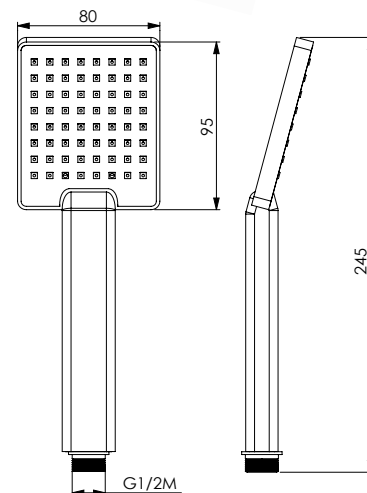

NADAL Q1 BLACK

Doccia anticalcare in ABS nero opaco, 1 getto air system, water saving

ABS matte black hand-shower easy-clean 1 jet, air system, water saving