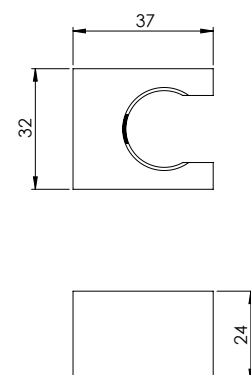

OTTO QUADRO

Supporto doccia ottone cromato
quadro 2 viti di fissaggio

*Square chromed brass fixed bracket
2 fixing screws*

OTT