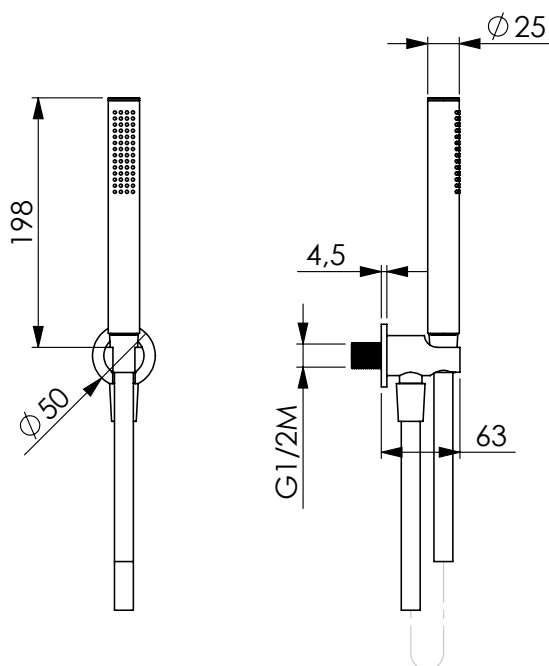

CLASS

Kit vasca con doccia Atena, presa acqua Lindos con supporto, flessibile antitorsione Satilux 150 cm

Chromed bathtub kit with Atena handshower, Lindos water supply with bracket and 150 cm Satilux flexible hose anti-twist