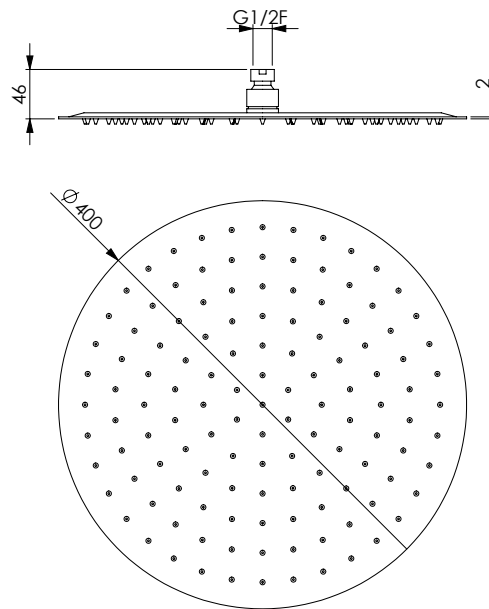

RELAX 40T

Soffione tondo in inox super-mirror tondo Ø 400x2 mm, 128 fori, anticalcare, non ispezionabile

Round stainless steel super-mirror shower head Ø 400x2 mm, 128 holes, not inspectable, with easy-clean