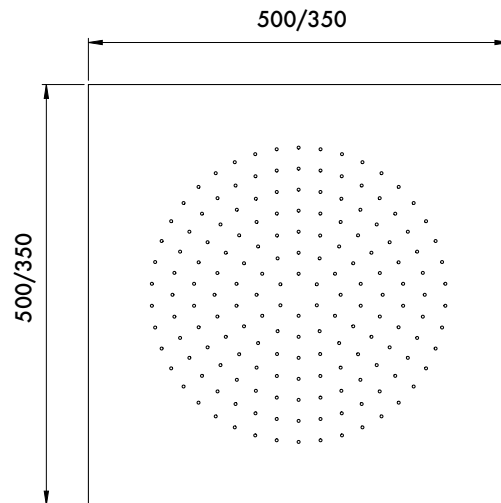

OCEANO 500 / 350

Soffione a soffitto da incasso quadro 500x500x2 / 350x350x2 mm in inox super-mirror

Super-mirror steel chromed square ceiling shower head 500x500x2 / 350x350x2 mm

ASM
500 - 13985

ASM
350 - 13978