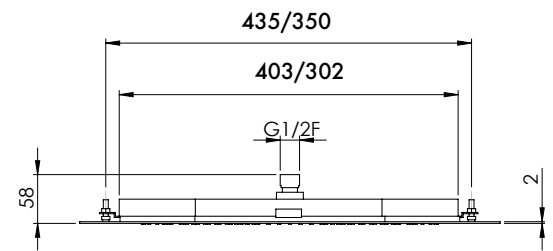

OCEANO 500 / 350

Soffione a soffitto da incasso quadro 500x500x2 / 350x350x2 mm in inox super-mirror

Super-mirror steel chromed square ceiling shower head 500x500x2 / 350x350x2 mm

ASM
500 - 13985

ASM
350 - 13978