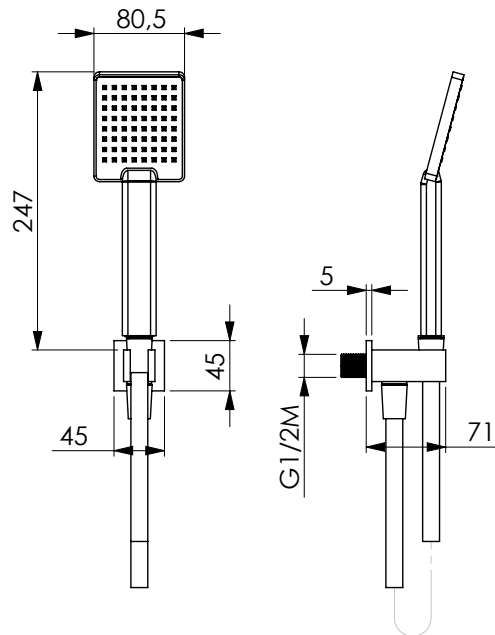

BLACK Q

Kit vasca nero opaco con doccia Nadal Q1 black, presa acqua nera Simi con supporto, flessibile antitorzione Full Blacklux 150 cm

Black matte bathtub kit with Nadal Q1 black handshower, Simi black water supply with bracket and 150 cm Full Blacklux flexible hose antitwist