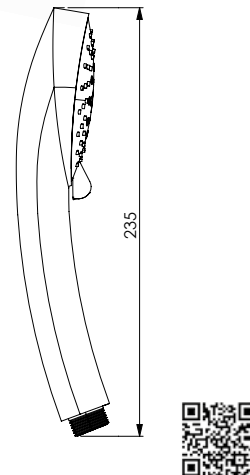

DALIA

Doccia anticalcare in ABS cromato 5 getti

Chromed ABS hand shower easy-clean 5 jets

-  CRM 18459

KUGA 5

Doccia anticalcare in ABS cromato 5 getti

Chromed ABS hand shower easy-clean 5 jets

-  CRM 18460