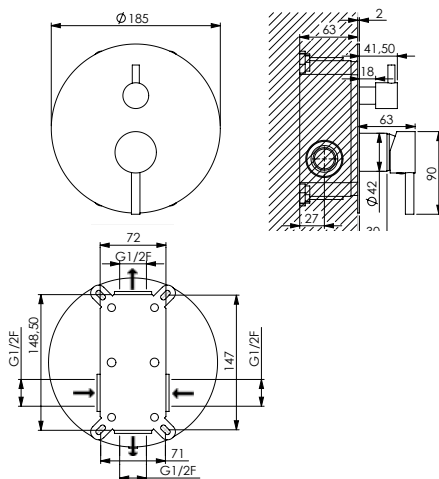

INCASSO TONDO 2 VIE

Miscelatore meccanico incasso doccia tondo 2 vie con deviatore e con scatola incasso.
(Cartuccia art. 210/35 - cod. 12265)

Round single lever concealed 2 ways shower mixer with diverter and built-in box. (Cartridge art. 210/35 - cod. 12265)

OTT

CRM
18810
NRO
18811
PVD
GPB
18812