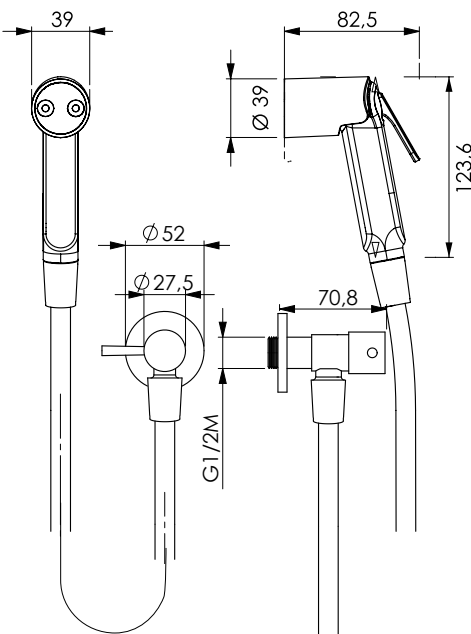

KIT PLUG CR R

Kit Plug in ABS cromato con flessibile 120 cm antitorsione* in PVC argento e supporto Plug cromato e rubinetto on/off

Chromed ABS Plug kit with 120 cm PVC antitwist* flexible hose and chromed Plug wall bracket on/off valve