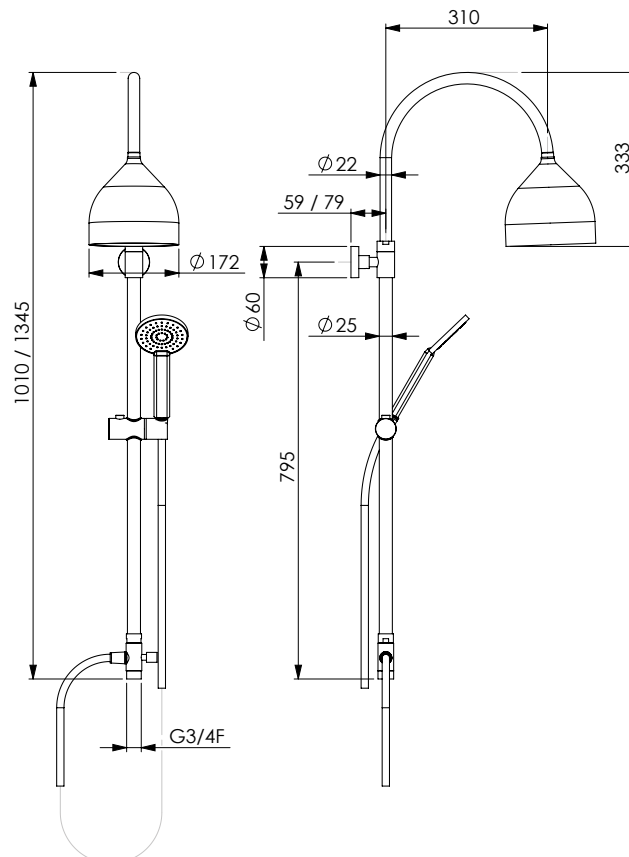

Round chromed brass column set with telescopic and rotating round rail 337, matte black Altea shower-head, matte black Nadal 1 handshower, flexible hose 150 cm, diverter included

OTT  

- CRM/NRO**
- A 13022**
- B 13023**
- C 13024**
- E 16280**