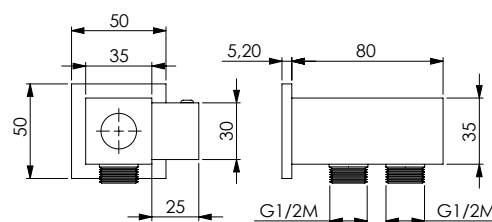

3/4M x 1/2M x 1/2M