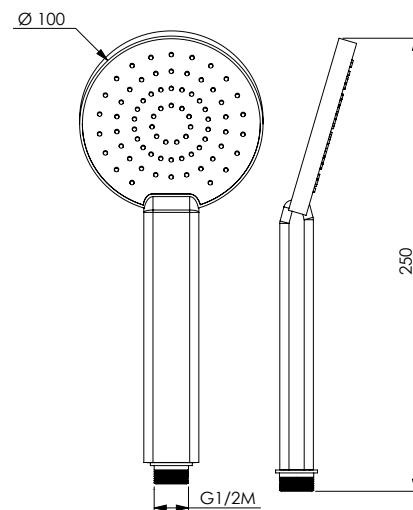

Chromed ABS hand-shower easy-clean 1 jet with chromed disk

CRM
18437

NADAL 1 BLACK

Doccia anticalcare in ABS nero opaco 1 getto con disco nero

ABS matte black hand-shower easy-clean 1 jet with black disk

NRO
18438