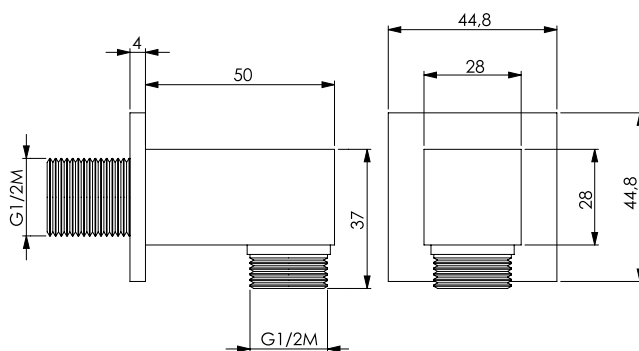

SIMI

Pres a acqua in ottone cromato 1/2M x 1/2M

Chromed brass water connection 1/2M x 1/2M

OTT

- **CRM**
  13803
- **GLD**
  15476
- **BRZ**
  15477
- **NKS**
  15478
- **NRO**
  15479
- **BCO**
  15480