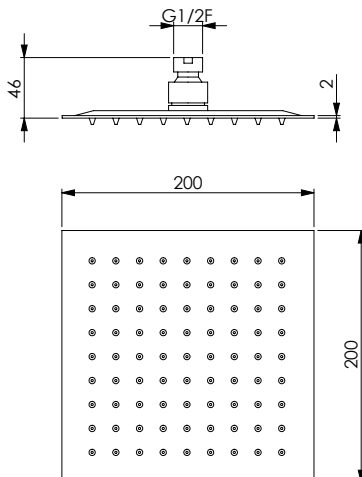

RELAX 20Q

Soffione in inox super-mirror quadro 200x200x2 mm, 81 fori, anticalcare, non ispezionabile

Square stainless steel super-mirror shower head 200x200x2 mm, 81 holes, not inspectable, with easy-clean