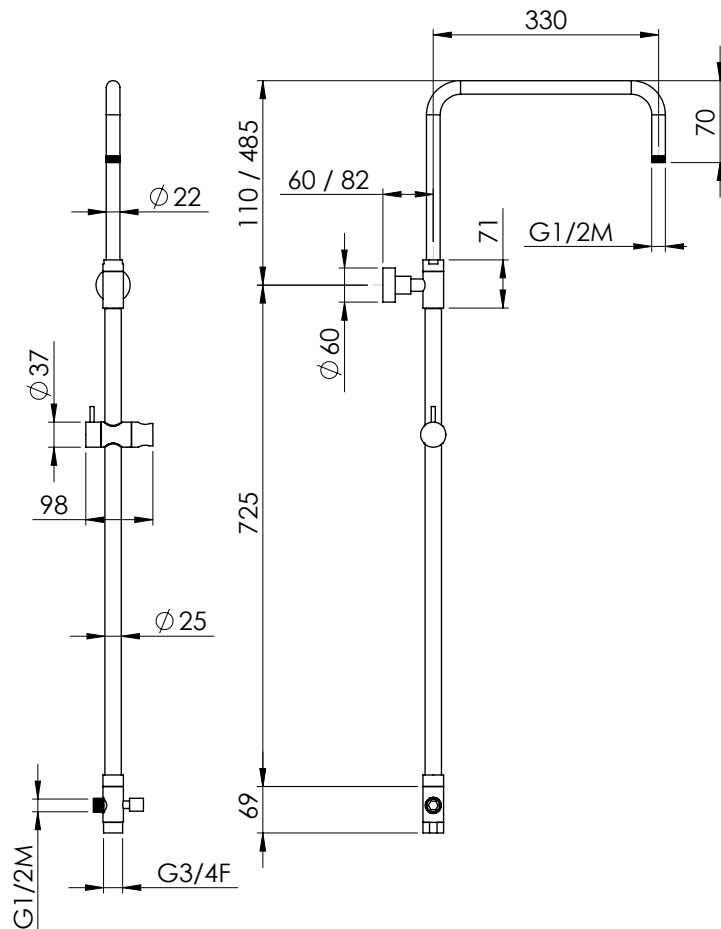

338 2.0

Asta tonda telescopica e girevole in ottone cromato Ø25 mm, completa di deviatore e scorrevole in ottone

Chromed brass telescopic and rotating round rail Ø 25 mm, diverter and brass slider included

- **CRM 17021**
- **GLD 17188**
- **BRZ 17189**
- **NKS 17190**
- **NRO 17191**
- **BCO 17192**