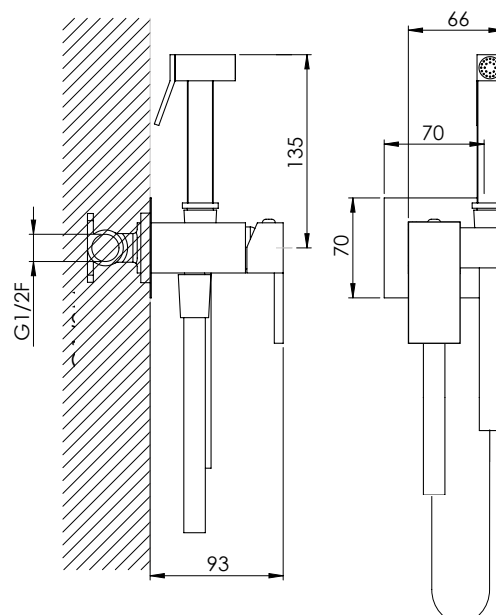

KIT SHUT-OFF OTTONE Q MS MINIMALE

Kit Shut-Off quadro in ottone cromato con flessibile antitorsione* 120 cm in PVC grigio metallizzato con miscelatore e supporto incorporato

Chromed brass square Shut-off kit with 120 cm grey metallized PVC flexible hose antitwist* with built-in mixer and integrated bracket