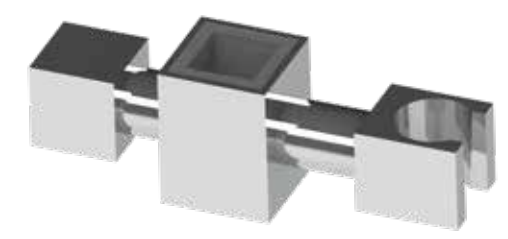

SC 220 2.0

Scorrevole in ottone cromato sezione 20x20 mm

Chromed brass slider section 20x20 mm

OTT

CRM 17041