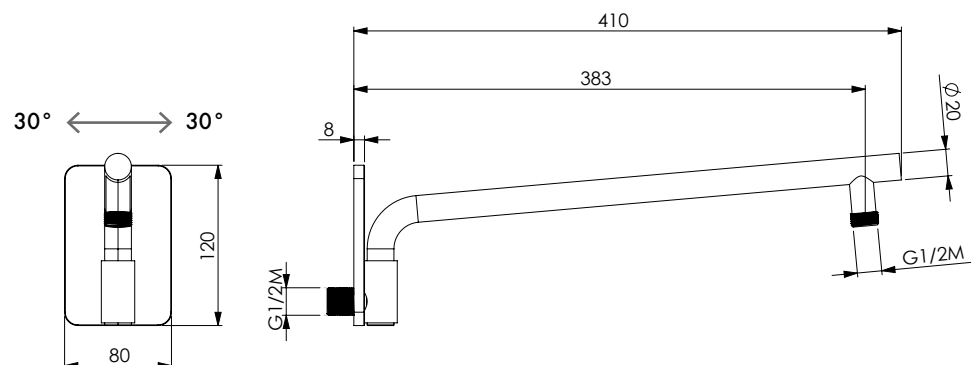

ARIES

Braccio doccia tondo in ottone cromato con deviatore L 400 mm Ø 30 mm - 1/2Mx1/2Mx1/2M

Chromed brass round shower arm 400 mm Ø 30 mm - 1/2Mx 1/2Mx1/2M with diverter

OTT

Attacco 1/2" per collegamento flessibile. Funzione deviatore

Connection 1/2" for flexible hose. Diverter function

CRM
15700

FENICE

Braccio doccia tondo in ottone cromato snodato con movimento laterale L 410 mm Ø 20 mm - 1/2Mx1/2M

Articulated with lateral movement chromed brass round shower arm 410 mm Ø 20 mm - 1/2Mx1/2M

OTT

Braccio girevole 60°

Swivel arm 60°

CRM
18397