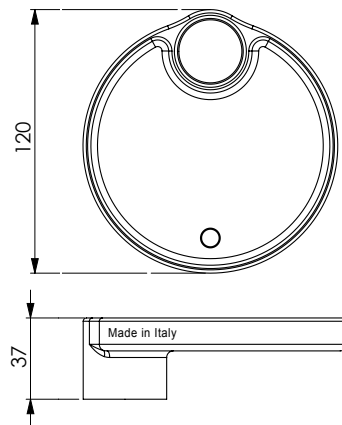

ZEROTONDO

Portasapone ABS cromato
Chromed ABS soapdish

ABS

18C con riduzione Ø 18 mm
with reducer Ø 18 mm

CRM
13840

22C con riduzione Ø 22 mm
with reducer Ø 22 mm

CRM
13845

25C con riduzione Ø 25 mm
with reducer Ø 25 mm

CRM
13850