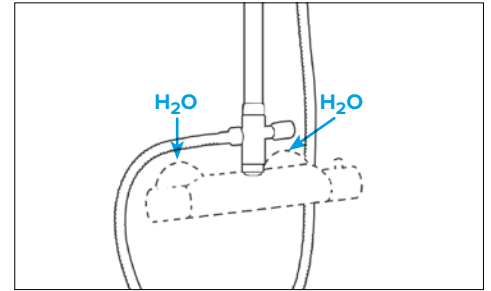

ATTENZIONE

I prodotti Damast sono testati e garantiti per un corretto funzionamento con una pressione compresa tra 2,5 e 3,5 Bar.

COLUMN VERSIONS

There are several solutions for the installation of the column. In the following pages of the catalogue each specific column offers various options. Each solution has a different code which should be quoted when ordering.

ATTENTION

The Damast products are tested and guaranteed for correct operation with a pressure between 2.5 and 3.5 Bar.

NOTA

I miscelatori forniti con le composizioni C2, D ed E seguono lo stile della colonna

The mixers supplied with compositions C2, D and E follow the column style

COMPLETA IL TUO SET

Damast consiglia:

soluzione **A**: miscelatore esterno 3/4" M superiore, soluzione **B**: miscelatore incasso una via, soluzione **C**: miscelatore esterno attacco 1/2" M inferiore, oppure miscelatore incasso una via e una presa acqua.

COMPLETE YOUR SHOWER SET

Damast recommends:

solution **A**: 3/4" M upper plug external mixer, solution **B**: concealed mixer one way, solution **C**: external mixer 1/2" M lower plug, or one way concealed mixer and water plug.

TUTORIAL

Installazione set colonna
Installation of column set

A PER ESTERNO DOCCIA ATTACCO 3/4" F

Colonna doccia completa di deviatore e attacco 3/4" F.

**Fixing system for external shower
3/4" F fix**

Shower column with diverter and 3/4" F connection.