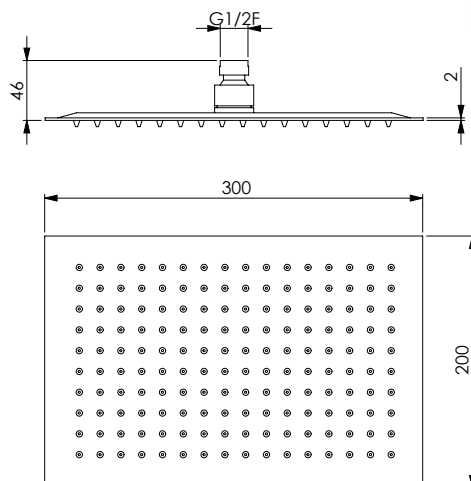

RELAX 3020

Soffione in inox super-mirror rettangolare 300x200x2 mm, 160 fori, anticalcare, non ispezionabile

Rectangular stainless steel super-mirror shower-head 300x200x2 mm, 160 holes, not inspectable, with easy-clean