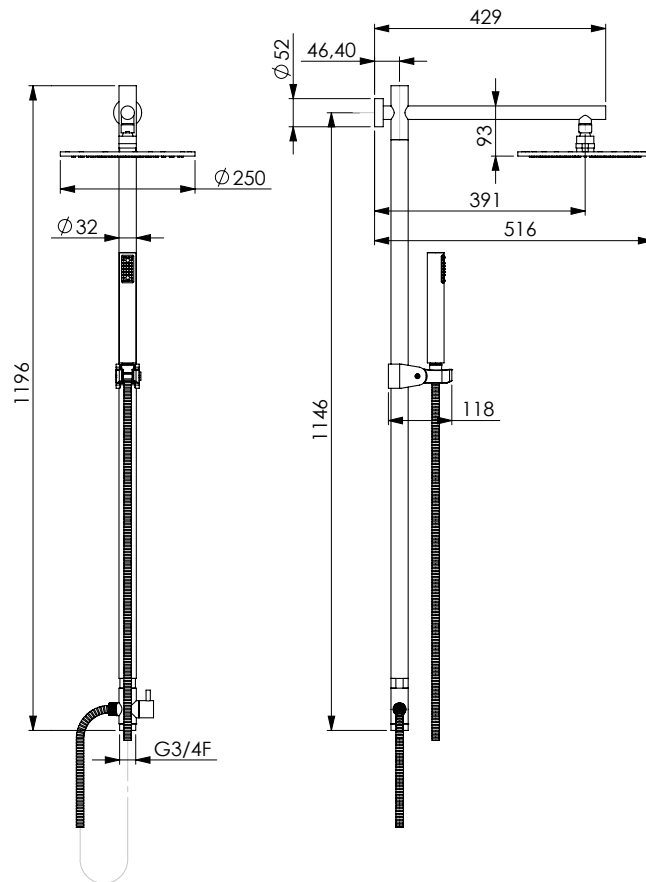

**TRENTA CARATI
TONDA**

Set colonna tonda in ottone cromato, soffione Venere 25T, doccia Link, flessibile antitorsione 150 cm monofilo, completo di deviatore

Chromed brass Trenta carati round column set, Venere 25T shower-head, Link handshower, 150 cm monofilo flexible hose antitwist, with diverter

OTT