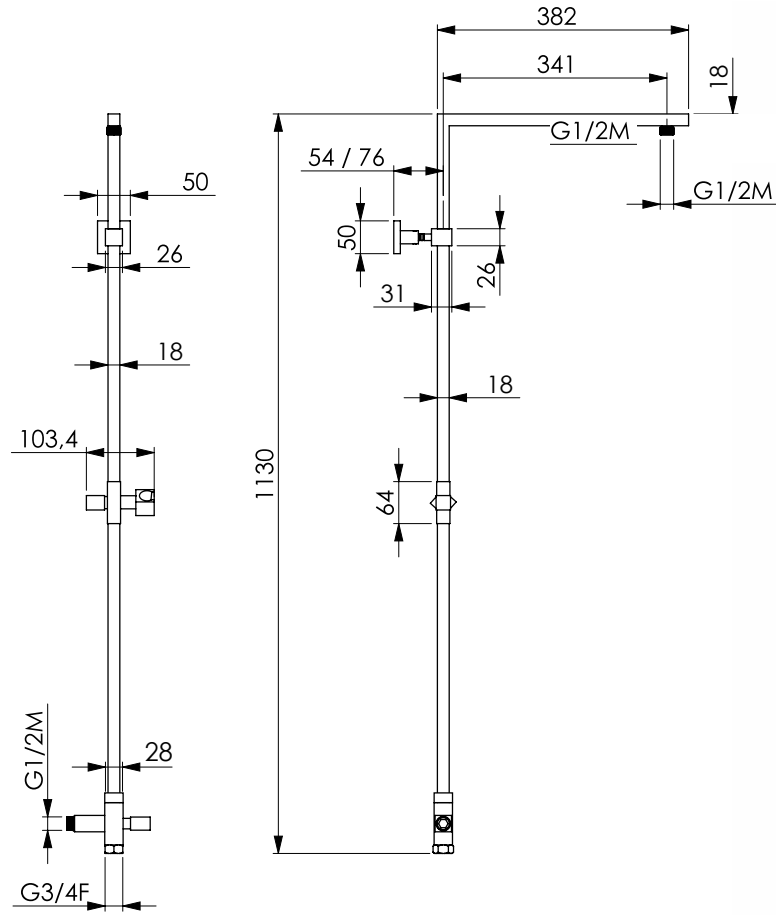

339

Asta quadra in ottone cromato sezione 18x18 mm, interasse variabile completa di deviatore e scorrevole in ottone

Chromed brass square rail 18x18 mm, adjustable distance, diverter and brass slider included