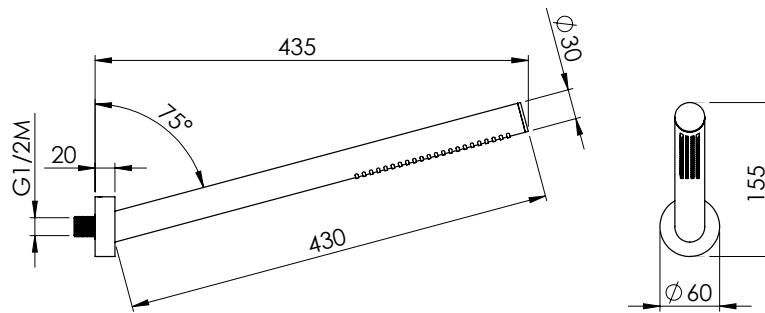

SLASH

Soffione a muro tondo 1 getto in ottone cromato Ø30x435 mm, 88 fori, anticalcare

Inox chromed wall shower head Ø30x435 mm, 88 holes, with easy-clean