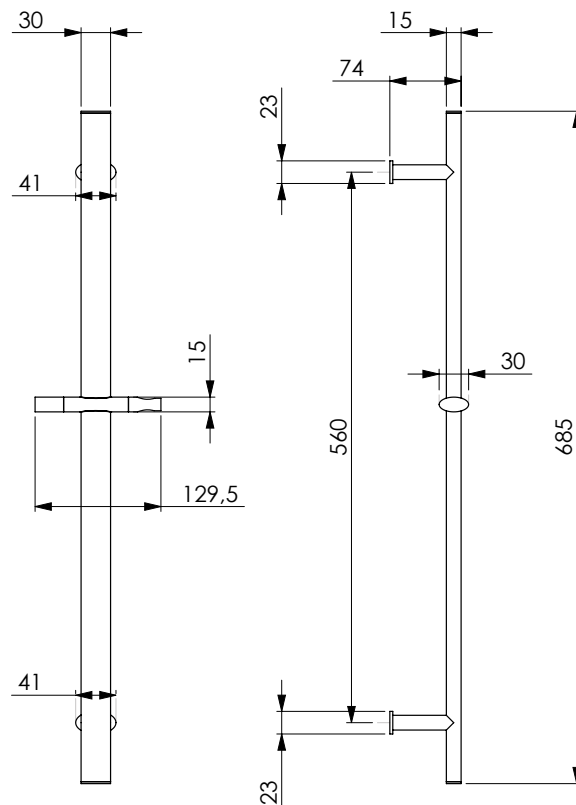

212

Asta ovale in ottone cromato, 30x15 mm, laterali e scorrevole in ABS cromato, interasse 560 mm

Chromed inox rail 30x15 mm, side brackets and central slider with concealed chromed ABS button, distance 560 mm

OTT