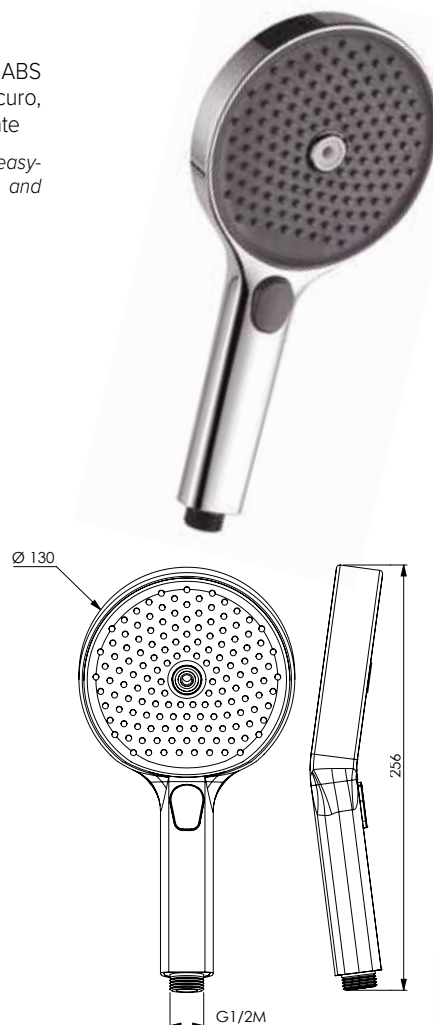

DAFNE

Doccia anticalcare in ABS cromato con disco grigio scuro, 3 getti e selettore a pulsante

Chromed ABS hand shower easy-clean 3 jets, dark grey disk and selection button