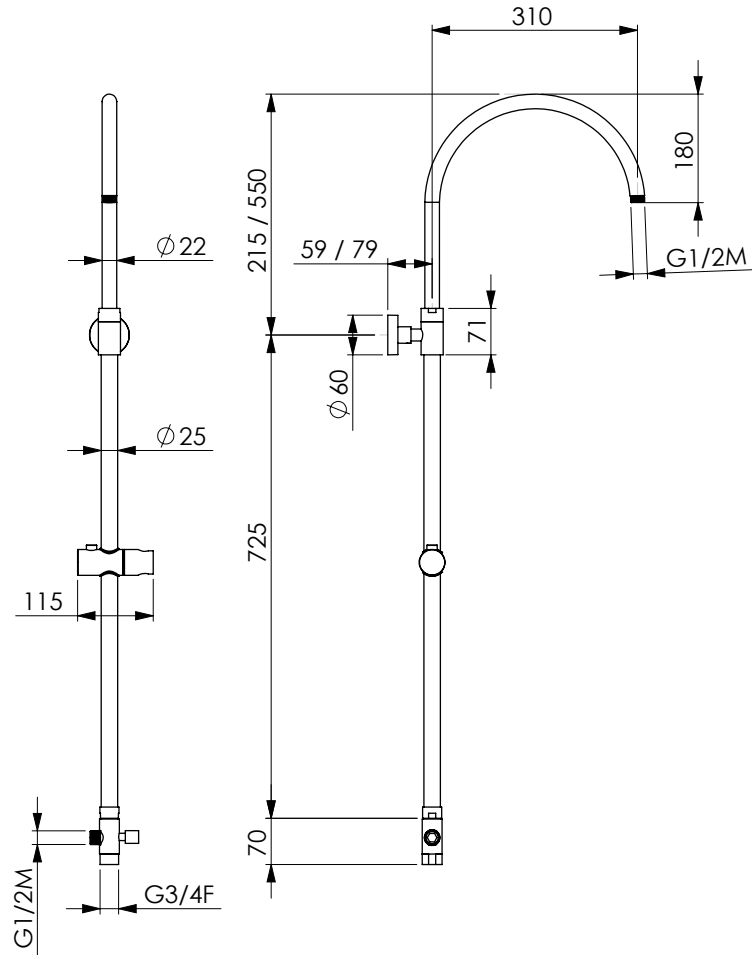

337

Asta tonda telescopica e girevole in ottone cromato Ø25 mm, completa di deviatore e scorrevole in ABS

Chromed brass telescopic and rotating round rail Ø 25 mm, diverter and ABS slider included