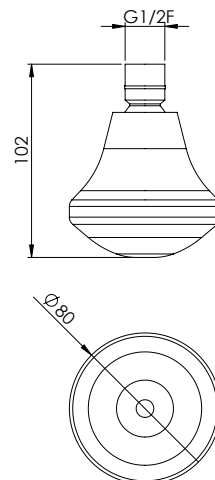

LAMPADINO

Soffione metacrilato cromoterapia a lampadina

Methacrylate colortherapy head-shower light bulbshape