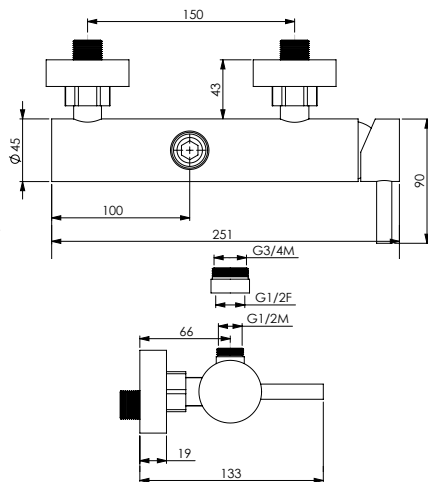

ESTERNO TONDO 1/2M SUPERIORE

Miscelatore meccanico monocomando esterno doccia tondo con uscita 1/2M superiore, completo di riduzione da 1/2" a 3/4". (Cartuccia art. 210/35 - cod. 12265)

Round external shower mixer with 1/2M upper outlet, reduction from 1/2" to 3/4" included. (Cartridge art. 210/35 - cod. 12265)

OTT

- **CRM**
  15298
- **NRO**
  16740
- **GPB**
  18914