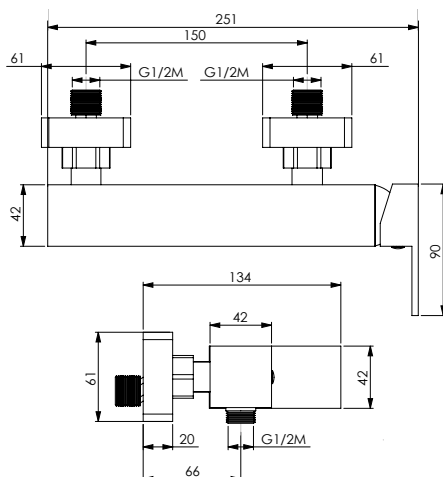

ESTERNO QUADRO 1/2M INFERIORE

Miscelatore meccanico monocomando esterno doccia quadro con uscita 1/2M inferiore. (Cartuccia art. 210/35 - cod. 12265)

Square external shower mixer with 1/2M bottom outlet. (Cartridge art. 210/35 - cod. 12265)

OTT

- **CRM**
  15295