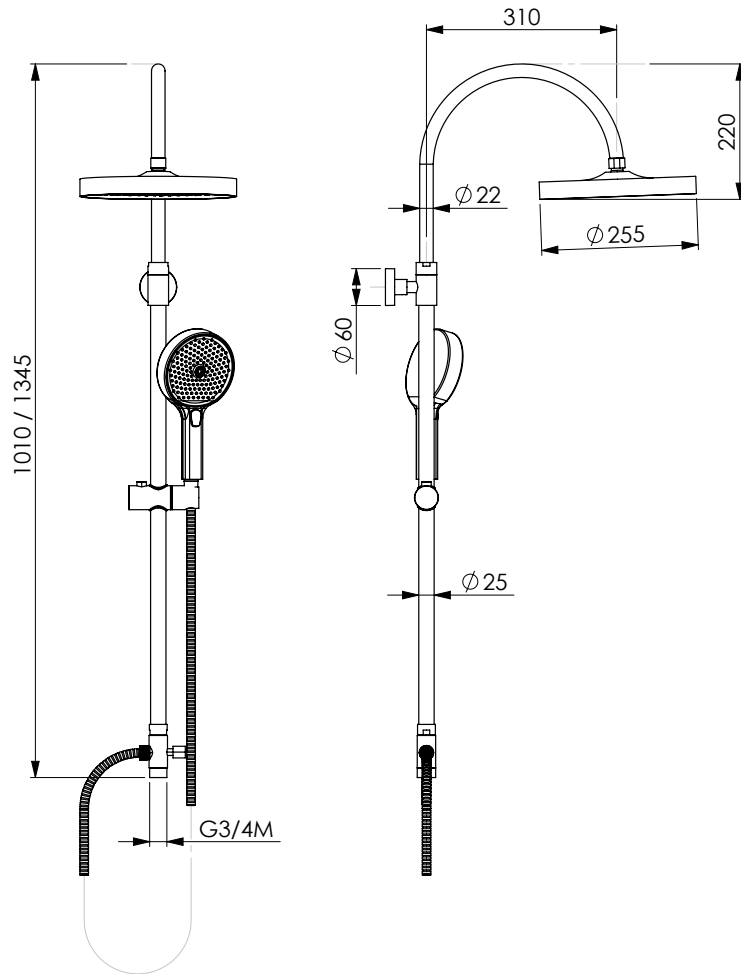

Colonna doccia completa di deviatore e supporto con flessibile di raccordo incluso: D/A 40 cm / Satilux 60 cm.

Adaptable for built-in or external shower

Shower column with diverter and wall-mounted bracket. Flexible hose for connection included: double lock 40 cm / Satilux 60 c.

Round chromed brass column set with telescopic and rotating round rail 337, S-Dafne head-shower, Dafne handshower, flexible hose 150 cm double lock, diverter included

OTT

CRM

- A 18082
- B 18083
- C 18084
- E 18085