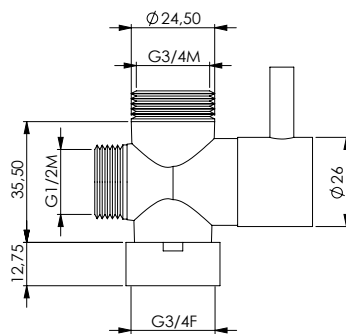

3/4M x 3/4F x 1/2M

CRM
10469