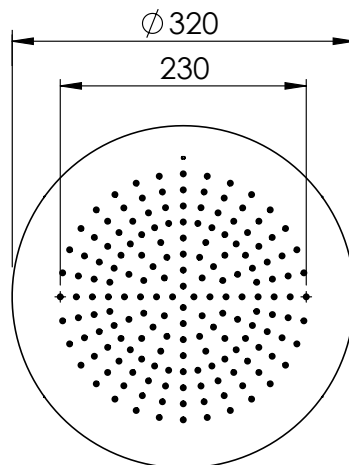

GEO 320

Soffione a soffitto da incasso tondo
Ø 320x3 mm in inox super-mirror

Super-mirror steel chromed round ceiling
shower head Ø 320x3 mm

GLD
19031

ASP
19028

NRO
19029

BCO
19030