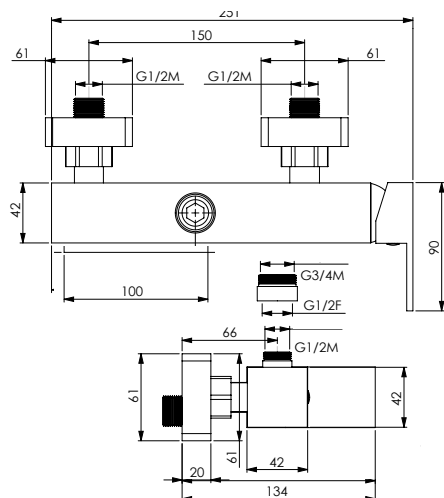

ESTERNO QUADRO 1/2M SUPERIORE

Miscelatore meccanico monocomando esterno doccia quadro con uscita 1/2M superiore, completo di riduzione da 1/2" a 3/4". (Cartuccia art. 210/35 - cod. 12265)

Square external shower mixer with 1/2M upper outlet, reduction from 1/2" to 3/4" included. (Cartridge art. 210/35 - cod. 12265)

OTT

- **CRM**
  15296