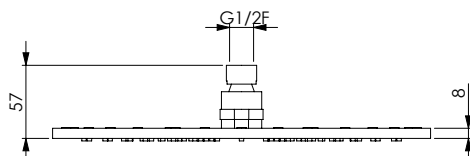

- **CRM**
  14089
- **GLD**
  15449
- **BRZ**
  15386
- **NKS**
  15384
- **NRO**
  15387
- **BCO**
  15385