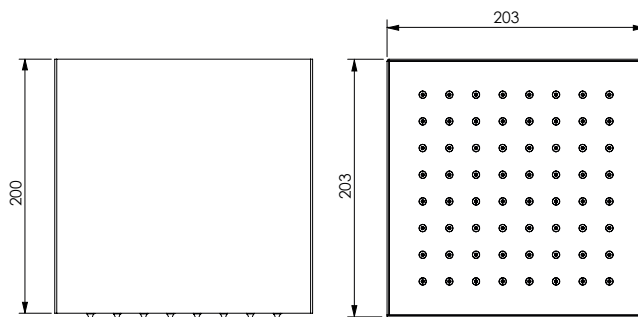

ODISSEO

Soffione a soffitto quadro 203x203x200 mm in inox super-mirror

Super-mirror steel chromed square ceiling shower head 203x203x200 mm