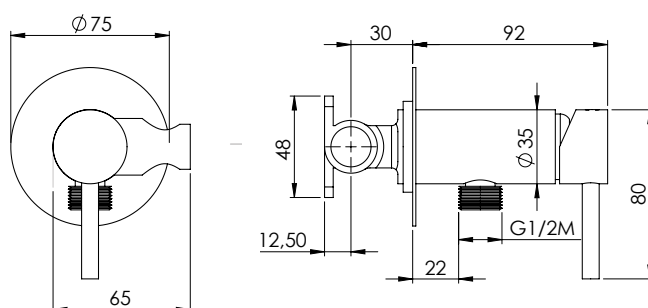

CRM
12083
GLD
17415
BRZ
17416
NKS
17417
NRO
17418
BCO
17419