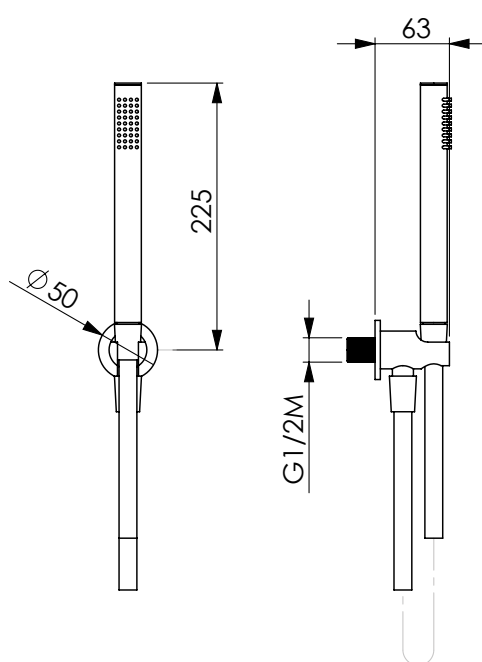

ELEGANCE TONDO

Kit vasca cromato con doccia Planet, presa acqua Lindos con supporto, flessibile antitorsione Satilux 150 cm

Chromed bathtub kit with Planet handshower, Lindos water supply with bracket and 150 cm Satilux flexible hose anti twist