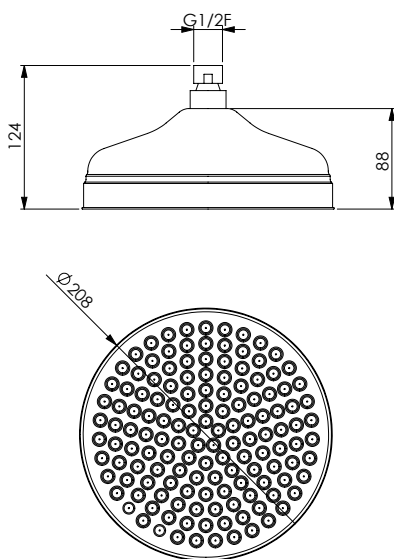

Round chromed brass shower head Ø 305 mm, 181 holes, not inspectable

-  **CRM**
14090
-  **GLD**
14118
-  **BRZ**
14111

ANTICO 200

Soffione in ottone cromato tondo Ø 208 mm, 140 fori, non ispezionabile

Round chromed brass shower head Ø 208 mm, 140 holes, not inspectable