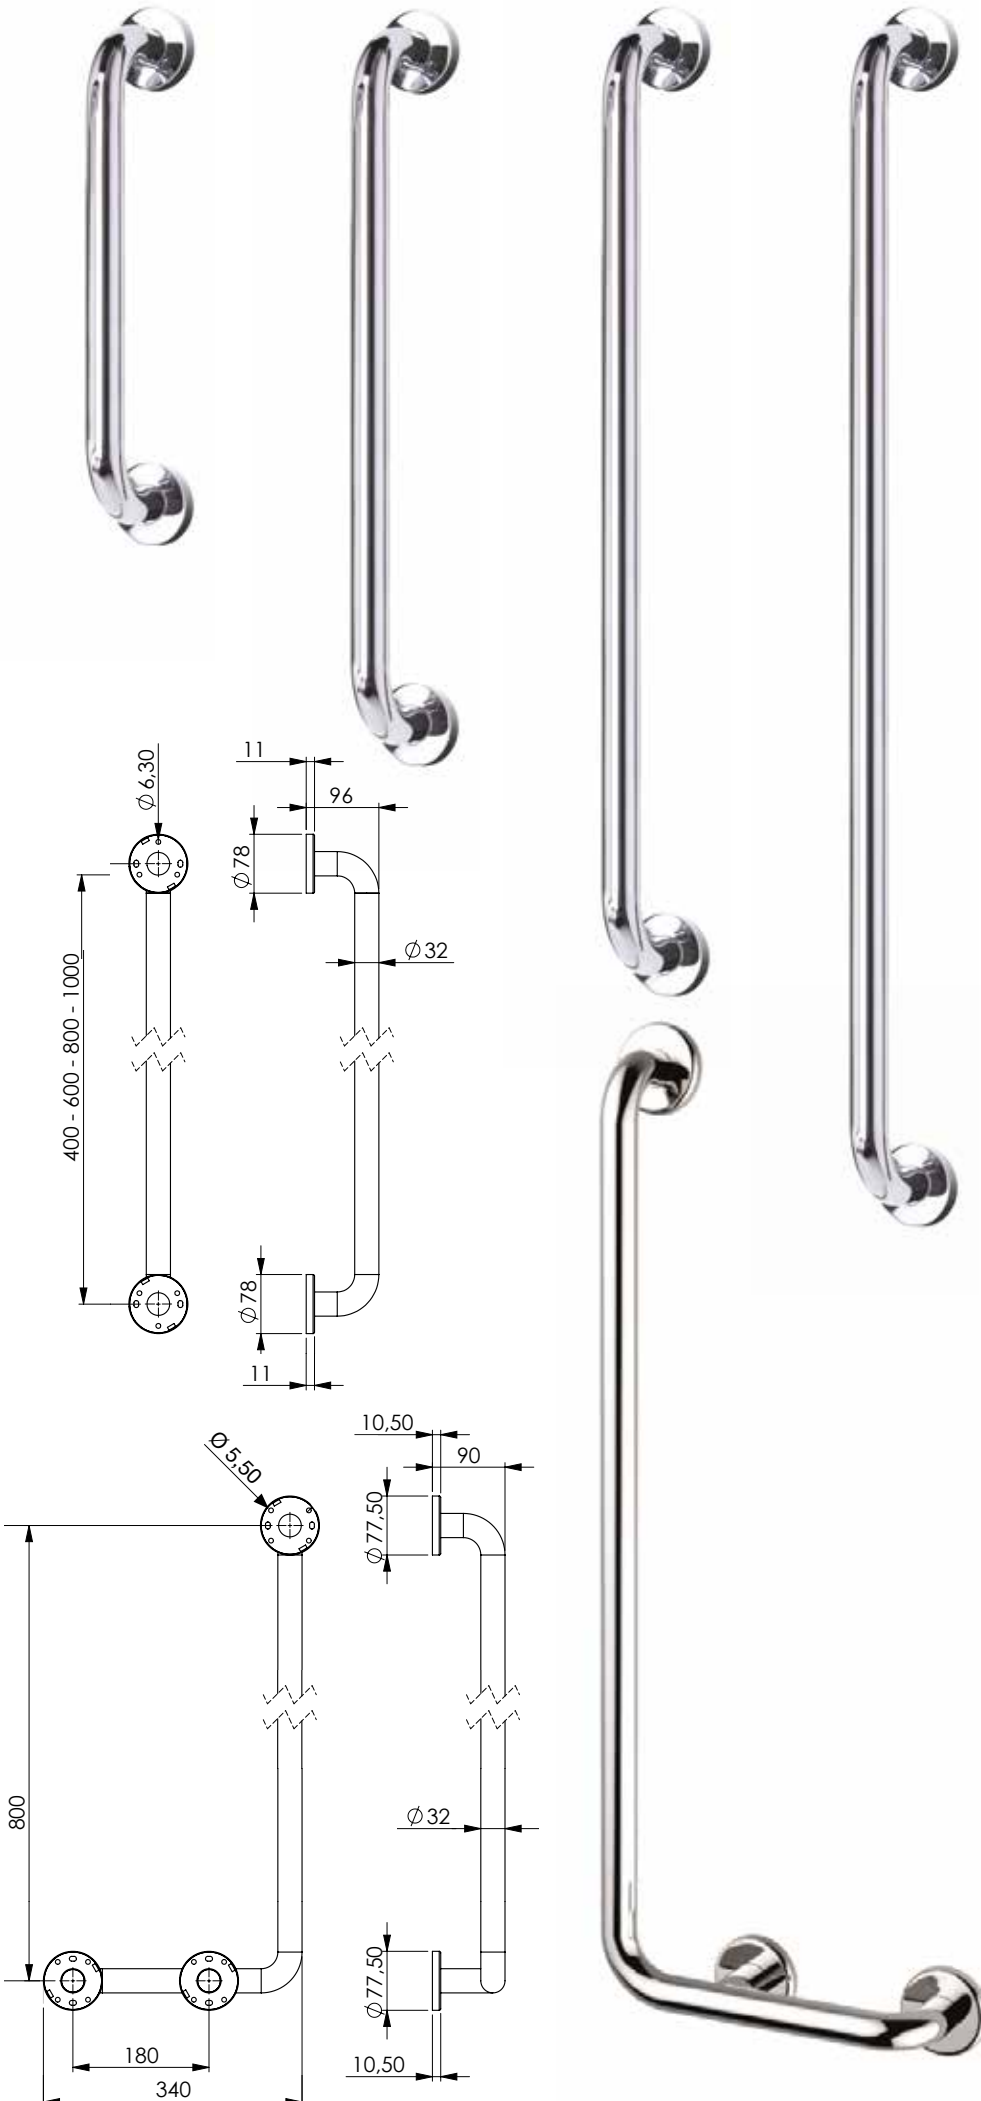

MANIGLIONE 40

Maniglione in acciaio inox Ø32x400 mm
Fissaggio 3 tasselli per parte

*Chromed inox grab bar Ø 32x400 mm.
3 screws fixing for side*

ACC

CRM
13785

MANIGLIONE 60

Maniglione in acciaio inox Ø32x600 mm
Fissaggio 3 tasselli per parte

*Chromed inox grab bar Ø 32x600 mm.
3 screws fixing for side*

ACC

CRM
13787

MANIGLIONE 80

Maniglione in acciaio inox Ø32x800 mm
Fissaggio 3 tasselli per parte

*Chromed inox grab bar Ø 32x800 mm. 3
screws fixing for side*

ACC

CRM
13789

MANIGLIONE 100

Maniglione in acciaio inox Ø32x1000 mm
Fissaggio 3 tasselli per parte

*Chromed inox grab bar Ø 32x1000 mm.
3 screws fixing for side*

ACC

CRM
13791

MANIGLIONE L

Maniglione in acciaio inox Ø
32x800x280 mm Fissaggio 3 tasselli
per parte

*Chromed inox grab bar Ø 32x800x280 mm.
3 screws fixing for side*

ACC

CRM
13793