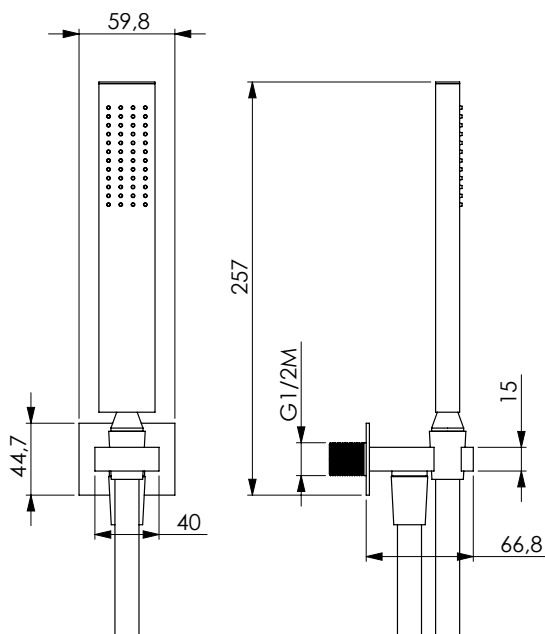

Chromed bathtub kit with Pixel handshower, Milo water supply with bracket and 150 cm Satilux flexible hose anti-twist

CRM
13748

CLASS

Kit vasca con doccia Atena, presa acqua Lindos con supporto, flessibile antitorsione Satilux 150 cm