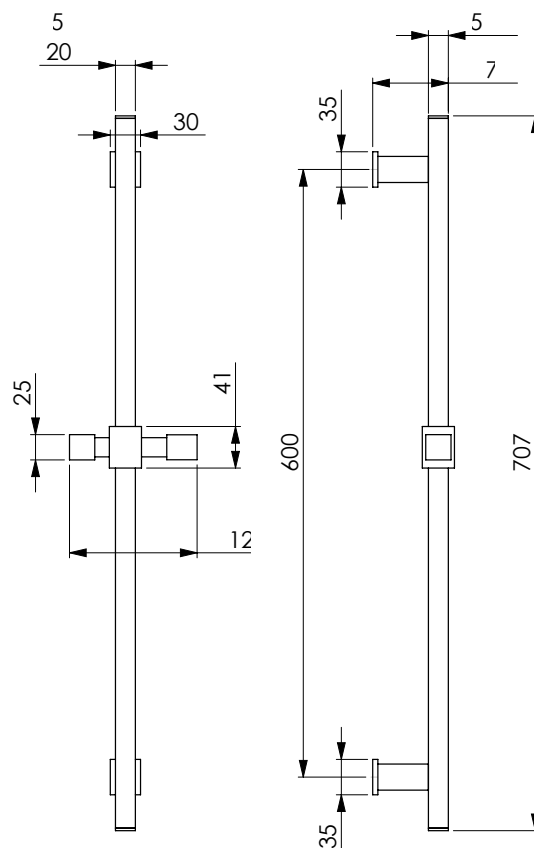

205 2.0

Asta in ottone cromato, sezione 20x20 mm, laterali e scorrevole in ottone cromato, interasse 600 mm

Chromed brass rail 20x20 mm, side brackets and central slider chromed brass, distance 600 mm.

OTT