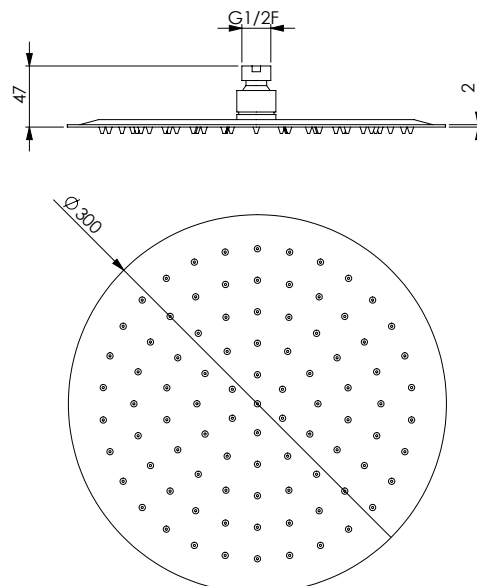

RELAX 30T

Soffione tondo in inox super-mirror tondo Ø 300x2 mm, 91 fori, anticalcare, non ispezionabile

Round stainless steel super-mirror shower head Ø 300x2 mm, 91 holes, not inspectable, with easy-clean