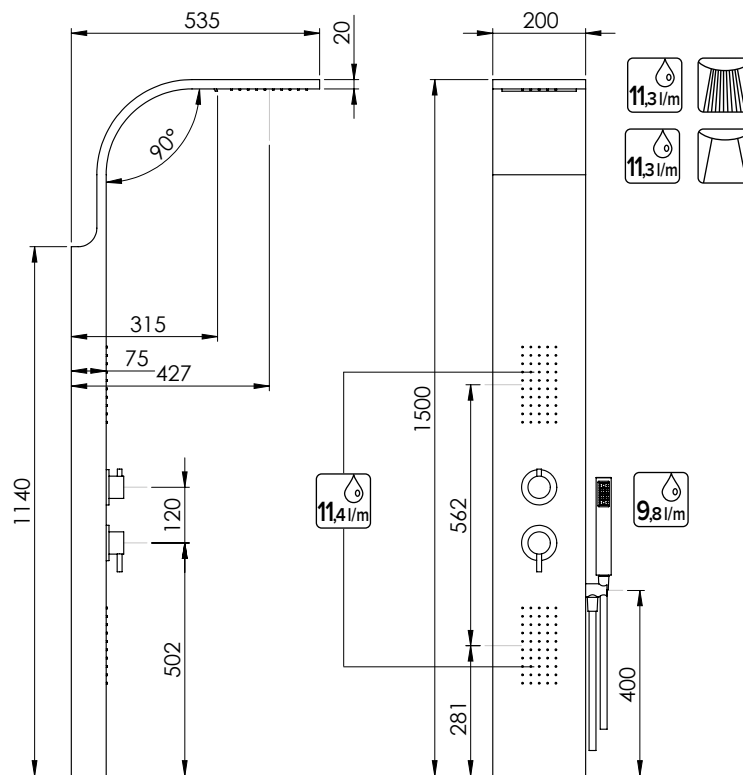

CEO

Pannello doccia in inox super-mirror con miscelatore e deviatore incorporati, completa di soffione, cascata e getti frontali, doccia Link e flessibile anti-torsione 150 cm Satilux

Super-mirror inox shower panel with mixer and diverter included, shower head, waterfall and body sprays, Link hand shower and flexible hose Satilux 150 cm antitwist

ACC