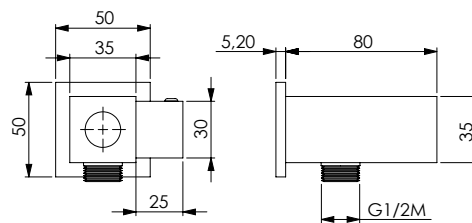

3/4M x 1/2M

DV 336 3.0 C

Deviatore rettangolare in ottone cromato a leva adatto a colonne mod. 336 3.0 C con ingresso 1/2"

Brass square diverter with lever for column model 336 3.0 C with 1/2" inlet

OTT

CRM
10474