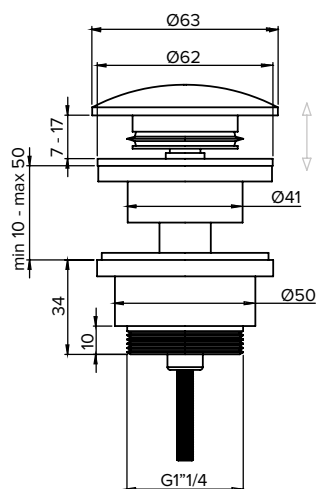

SCARICO CC TONDO UNIVERSALE

Scarico click-clack tondo universale in ottone 1"1/4

Multipurpose brass round click-clack waste 1"1/4

OTT

CRM 15300

BRZ 18216

GLB 18218

NKS 18215

NRO 16661

BCO 18217