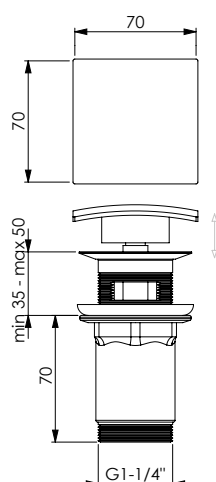

SCARICO CC QUADRO CTP

Scarico click-clack quadro in ottone 1"1/4 con troppo pieno

Square 1"1/4 click-clack brass waste with overflow feature for basin

OTT

CRM
12378