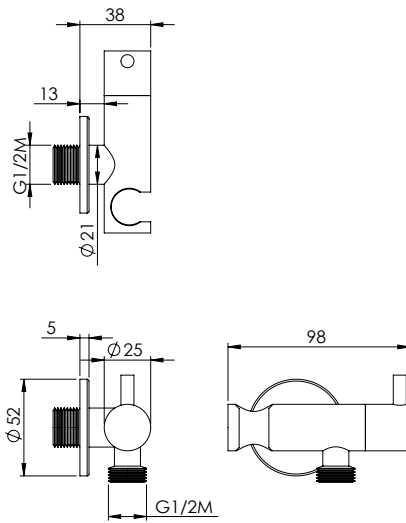

RUBINETTO TS

Rubinetto tondo in ottone cromato con supporto integrato 1/2M

Chromed brass round tap with bracket 1/2M

OTT