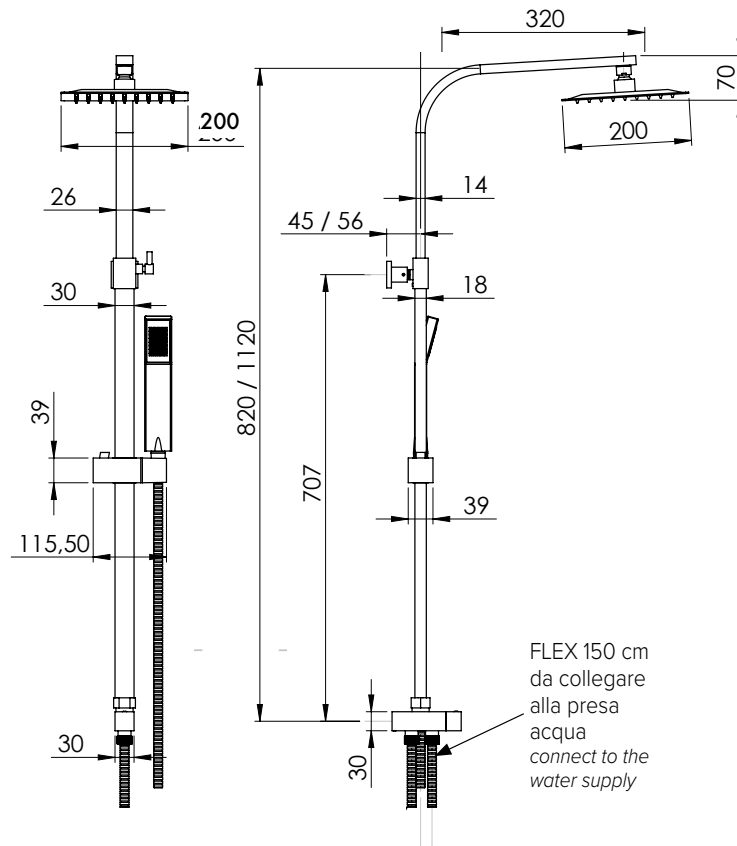

MARILÙ 2.0

Set colonna con asta in inox cromato rettangolare telescopica, scorrevole in ABS, doccia Ambra, soffione quadro in acciaio inox, flessibile 150 cm doppia aggraffatura e flessibile da 60 cm di raccordo, completo di supporto con deviatore incorporato

Chromed inox column set with square telescopic rail, chromed ABS slider, Ambra handshower, square chromed inox showerhead, flexible hose 150 cm double-lock and flexible hose 60 cm as connection, with low side bracket with diverter included

ACC