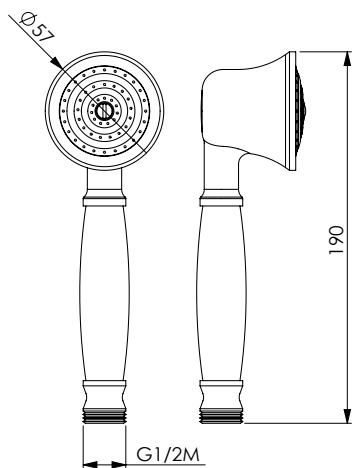

Chromed ABS hand-shower easy-clean 5 jets with waterfall and lever for flow optimizer

CRM
18462

ANTICA

Doccia ottone cromato 1 getto

Chromed brass hand-shower 1 jet

CRM
18441
GLD
18442
BRZ
18443

MANUTENZIONE MAINTENANCE