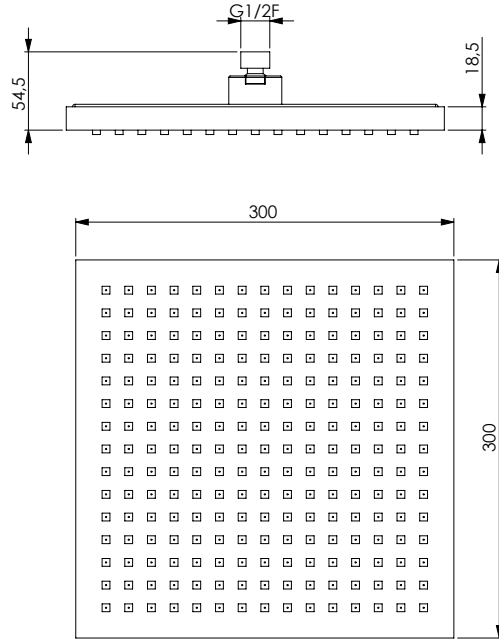

Round chromed ABS shower head Ø 200x11

CRM
14028

NRO
17851

BCO
18117

PETALO 30Q

Soffione in ABS cromato quadro 300x300x18,5 mm, 225 fori, anticalcare, non ispezionabile

Square chromed ABS shower head 300x300x18,5 mm, 225 holes, not inspectable, with easy-clean