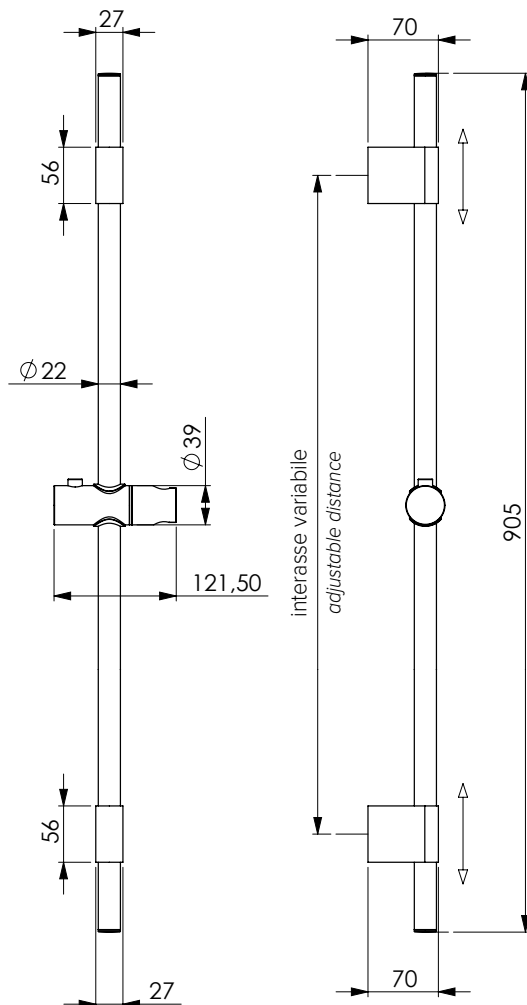

216

Asta in inox cromato, Ø 22 mm 900 mm, laterali e scorrevole in ABS cromato, interasse regolabile

Chromed inox rail Ø 22 mm 900 mm side brackets and central slider chromed ABS, adjustable distance

ACC