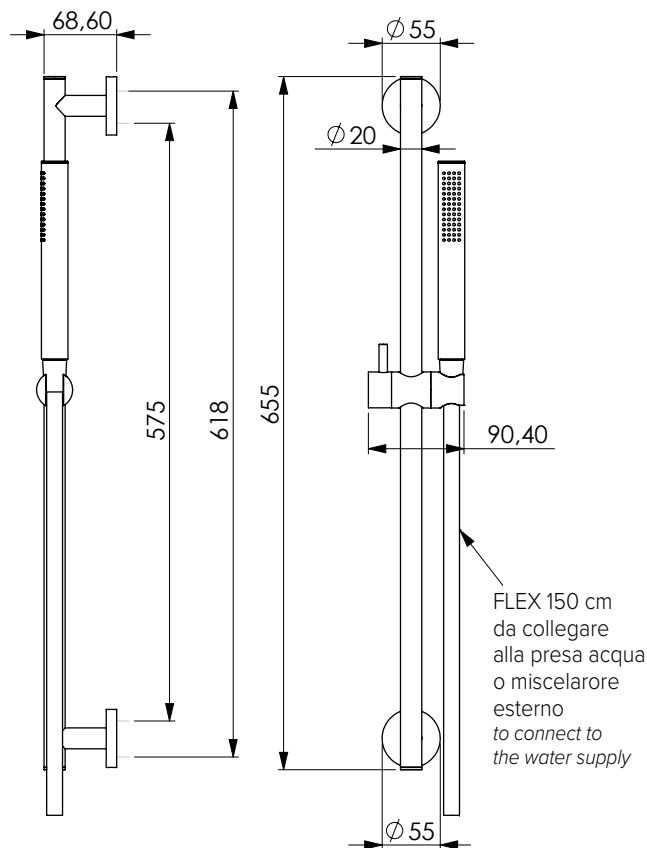

LINEA 2.0

Asta 208 2.0 in ottone cromato, Ø 20 mm, laterali e scorrevole in ottone cromato, doccia Atena e flessibile 150 cm Satilux. Fissaggio a 1 vite per ogni laterale

Sliding rail 208 2.0 chromed brass Ø 20 mm, side brackets and central slider chromed brass, Atena hand shower and flexible hose Satilux 150 cm. 1 fixing screw for each side bracket

OTT

- **CRM**
  17045
- **GLD**
  17277
- **BRZ**
  17278
- **NKS**
  17279
- **NRO** Full blacklux
  17046
- **BCO** Full whitelux
  17047