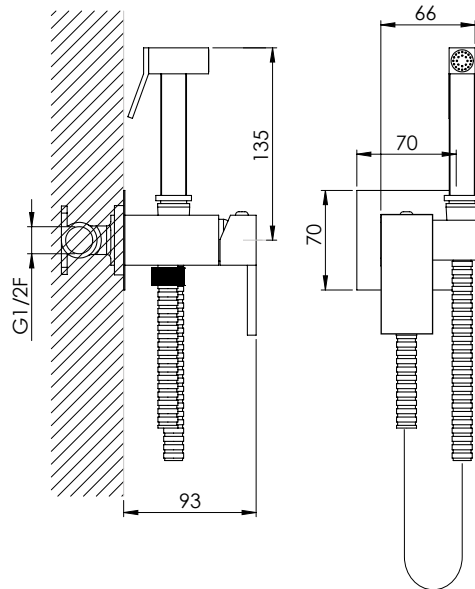

KIT SHUT-OFF
OTTONE Q MS MINIMALE

Kit Shut-Off quadro in ottone cromato con flessibile 120 cm in ottone in finitura con miscelatore e supporto incorporato

Chromed brass square Shut-off kit with 120 cm brass finishing flexible hose* with built-in mixer and integrated bracket

- **GLD**
  17362
- **BRZ**
  17363
- **NKS**
  17364