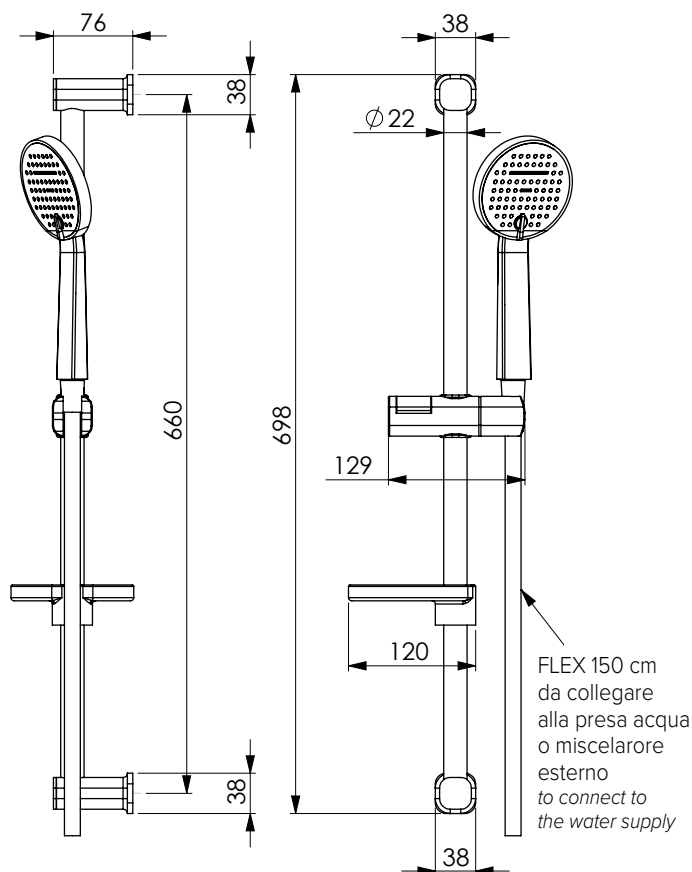

CURVY

Asta 222 in inox cromato, Ø 22 mm, laterali e scorrevole in ABS cromato, doccia Airy, portasapone Zerotondo ABS cromato e flessibile 150 cm Satilux. Fissaggio a 2 viti per ogni laterale

Sliding rail 222 chromed inox Ø 22 mm, side brackets and central slider chromed ABS, Airy handshower, chromed ABS soapdish Zerotondo and flexible hose 150 cm double lock. 2 fixing screws for each side bracket

ACC

CRM
17075