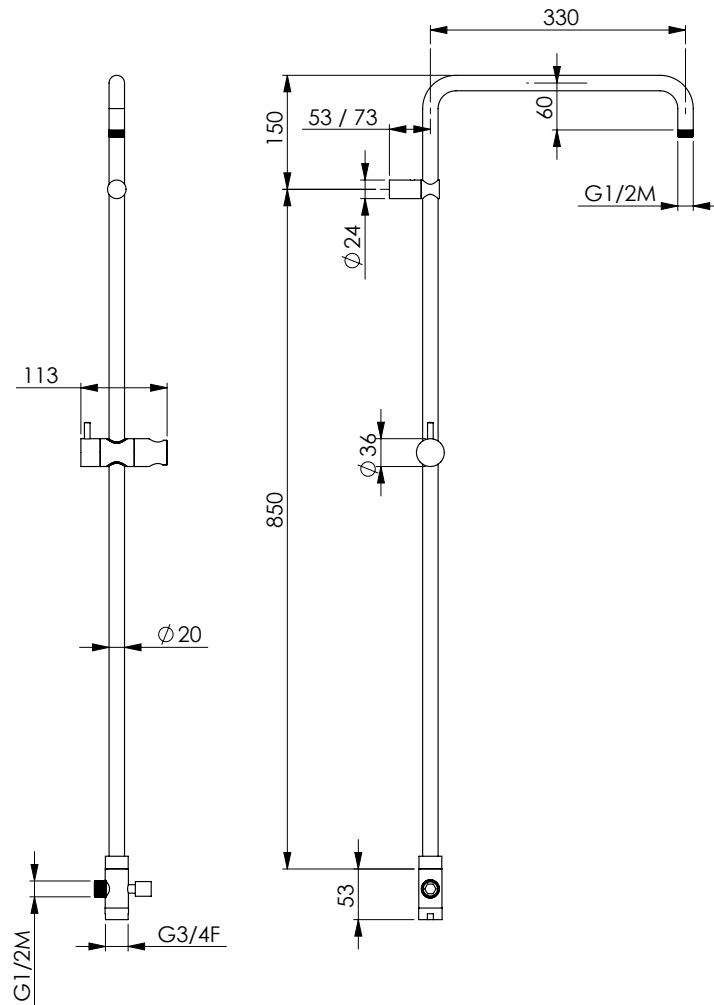

320

Asta tonda in ottone cromato Ø 20 mm, con scorrevole in ABS, completa di deviatore

Chromed brass round rail Ø 20 mm, with ABS slider, diverter included