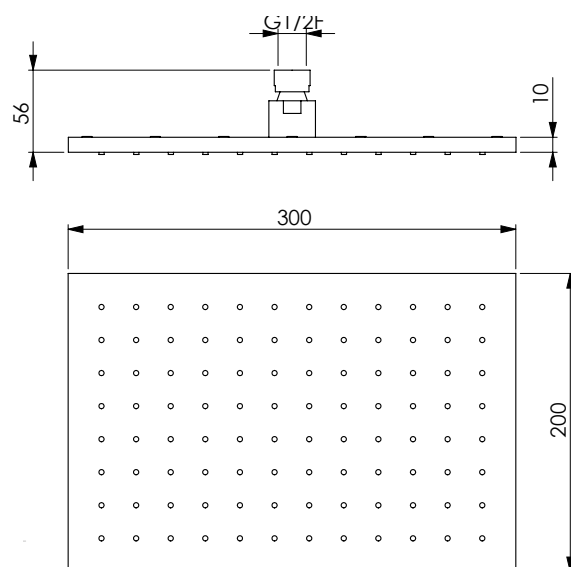

Rectangular chromed brass head-shower 300x200x10 mm, 140 holes, inspectable, with easy-clean

CRM
13992

VENERE 40T

Soffione in ottone cromato tondo
 Ø 400x8 mm 164 fori, anticalcare,
 ispezionabile

Round chromed brass shower head
 Ø 400x8 mm 164 holes, inspectable,
 with easy-clean