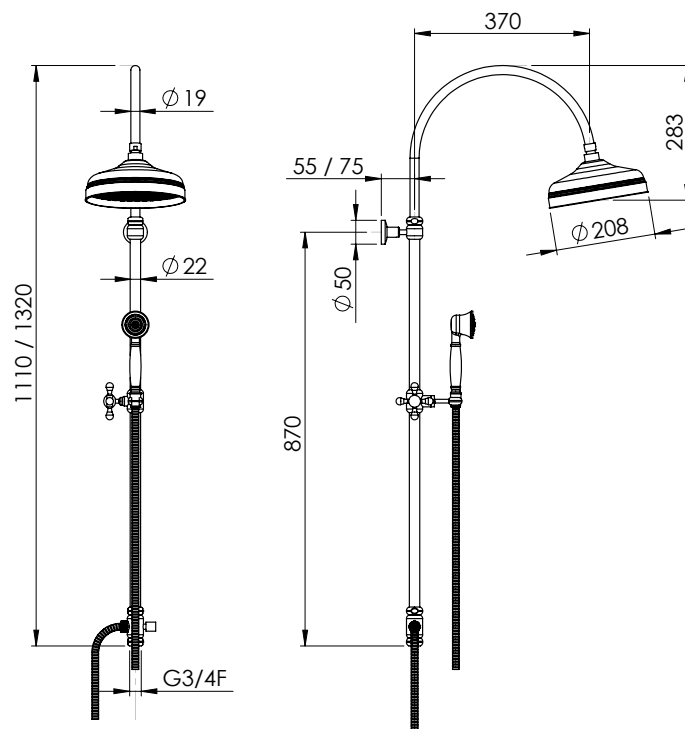

ANTICA

Set colonna tonda con asta 335 telescopica e girevole in ottone cromato, soffione Antico 200, doccia Antica, flessibile 150 cm doppia aggraffatura, con deviatore

Chromed brass column set with telescopic and rotating round rail 335, Antico 200 shower-head, Antica handshower, flexible hose 150 cm double lock, diverter included

OTT

1. **CRM**
2. A 12766
   - B 12767
   - C 12768
   - E 17087

1. **GLD**
2. A 13051
   - B 13052
   - C 13053
   - E 17088

1. **BRZ**
2. A 13047
   - B 13048
   - C 13049
   - E 17089

1. **RME**
2. A 13057
   - B 13058
   - C 13059