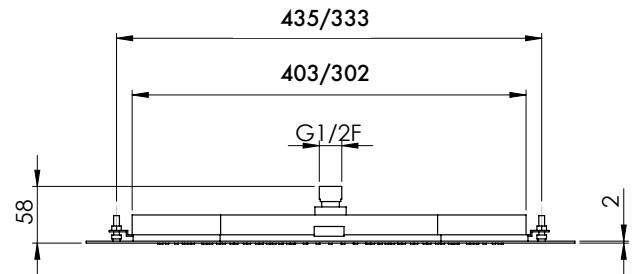

GEO 500 / 380

Soffione a soffitto da incasso tondo
Ø 500x2 mm / 380x2mm in inox
super-mirror

Super-mirror steel chromed round ceiling
shower head Ø 500x2 mm / 380x2 mm

ASM
500 - 14104

ASM
380 - 14099