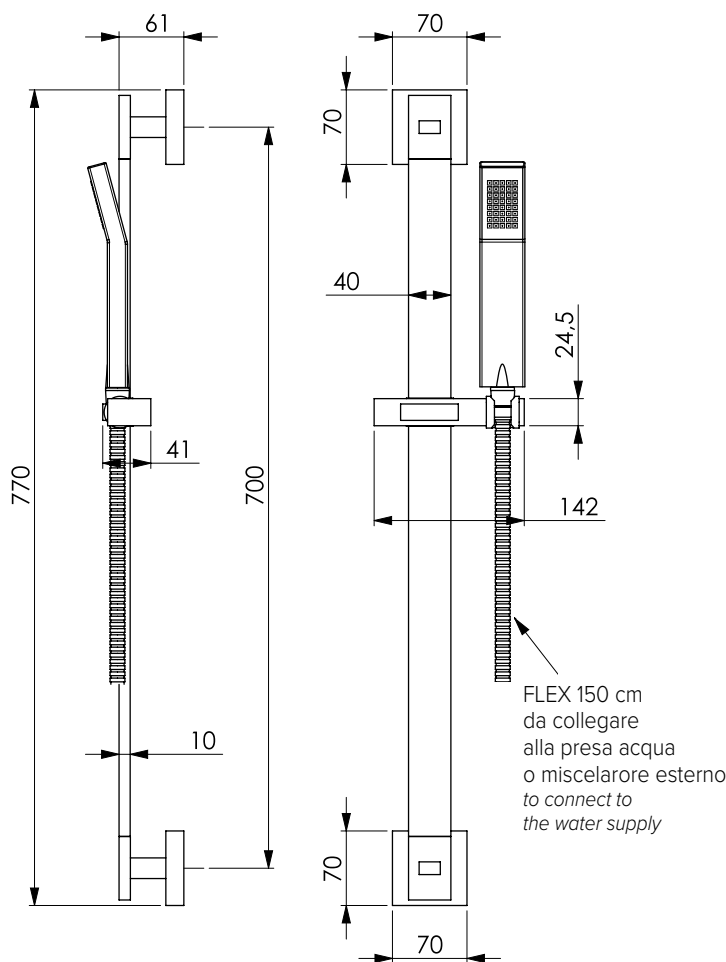

SLIM

Asta 115 in inox cromato, 40x10 mm, laterali e scorrevole in ABS cromato, doccia Ambra e flessibile 150 cm doppia aggiratura.

Fissaggio a 1 vite per ogni laterale

Sliding rail 115 chromed stainless steel 40x10 mm, side brackets and central slider chromed ABS, Ambra hand shower and flexible hose 150 cm double lock. 1 fixing screw for each side bracket

ACC

ACC

CRM
14276