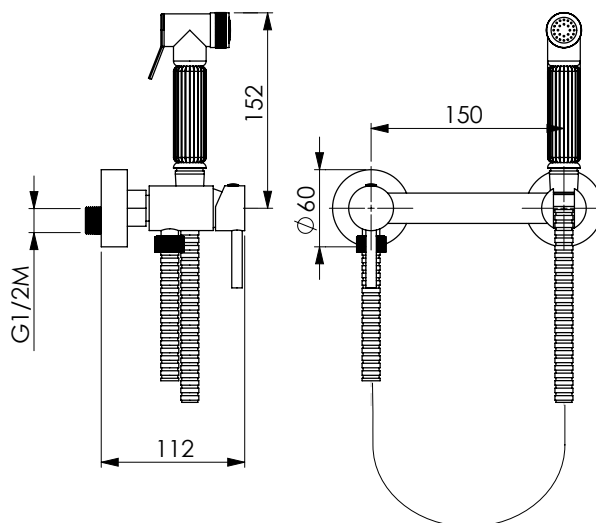

KIT SHUT-OFF OTTONE T DESIGN

Kit Shut-Off tondo in ottone cromato con flessibile antitorsione* 120 cm in acciaio cromato con miscelatore Design e supporto

Chromed brass round Shut-off kit with 120 cm chromed inox flexible hose antitwist* Design mixer and wall bracket

CRM
14196