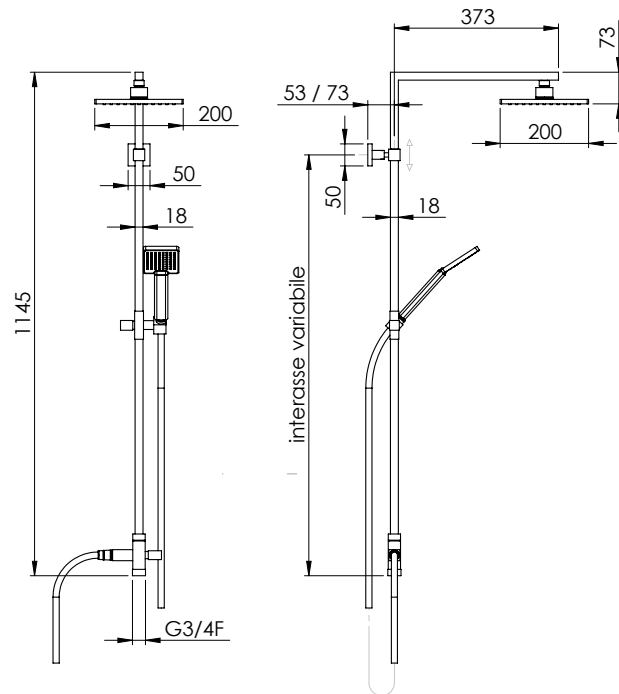

MINIMAL LIGHT

Set colonna quadra con asta 339 in ottone cromato, interasse variabile, soffione Petalo 20Q, doccia NadalQ, flessibile antitorsione 150 cm Satilux, con deviatore

Square chromed brass column set with rail 339, adjustable distance, Petalo 20Q shower-head, NadalQ handshower, flexible hose Satilux 150 cm anti-twist, diverter included

OTT

- **CRM**
- **A 12689**
- **B 12693**
- **C 12694**
- **D 18105**
- **E 16279**