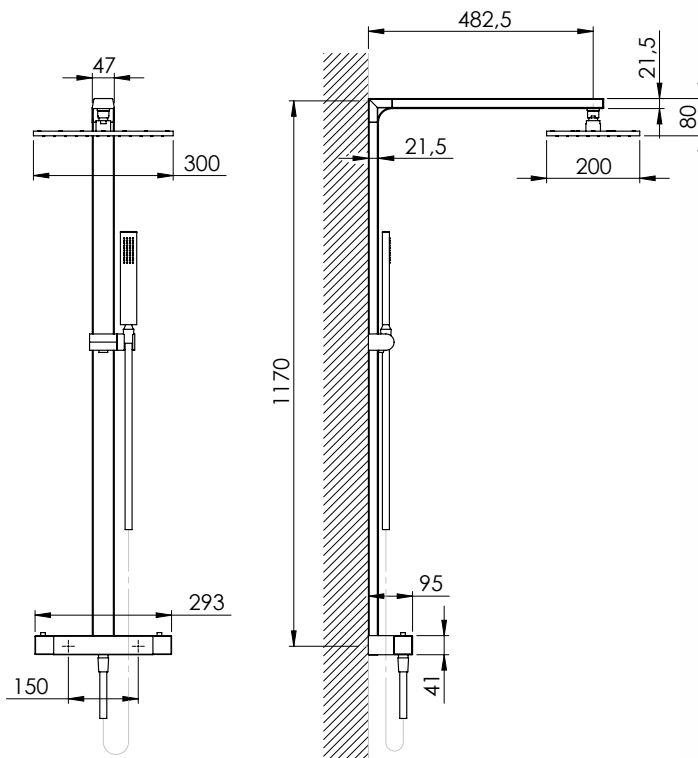

CONCEPT TWO

Set colonna composto da asta rettangolare Concept filo muro in ottone cromato, soffione Supernova, doccia Pixel, flessibile antitorsione Monofilo 150 cm, miscelatore termostatico con deviatore incorporato

Chromed brass column set with rectangular rail Concept wall-line, Supernova shower-head, Pixel hand-shower, flexible hose Monofilo 150 cm antitwist, thermostatic mixer with built-in diverter

OTT