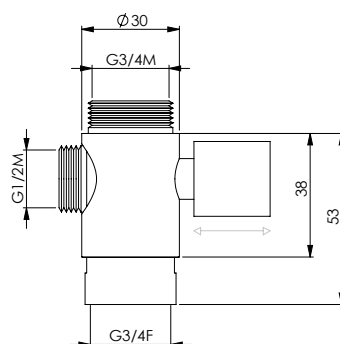

3/4M x 3/4F x 1/2M

CRM
10468

DV 337/338 A LEVA

Deviatore tondo in ottone cromato a leva adatto a colonne mod. 337/338/338.5/342/342.5

Round brass diverter with lever for column model 337/338/338.5/342/342.5