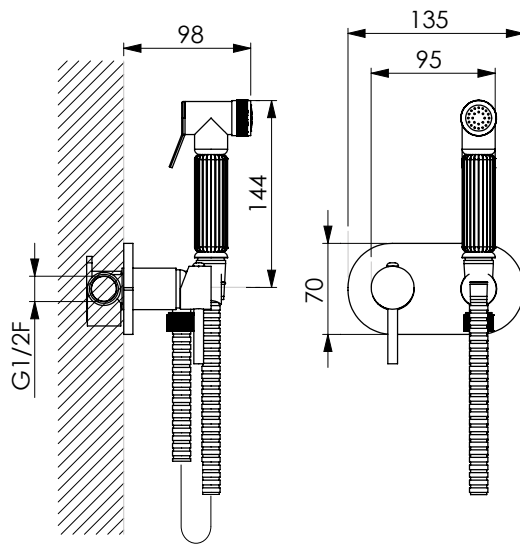

KIT SHUT-OFF OTTONE T MP

Kit Shut-Off tondo in ottone cromato con flessibile antitorsione* 120 cm in acciaio cromato con miscelatore da incasso con placca e supporto

Chromed brass round Shut-off kit with 120 cm chromed inox flexible hose antitwist* with built-in mixer with plaque and bracket