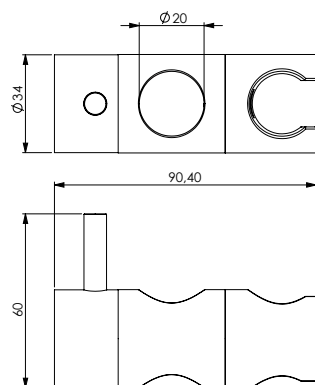

SC 208 2.0

Scorrevole in ottone cromato Ø 20 mm

Chromed brass slider Ø 20 mm

OTT

CRM 17040