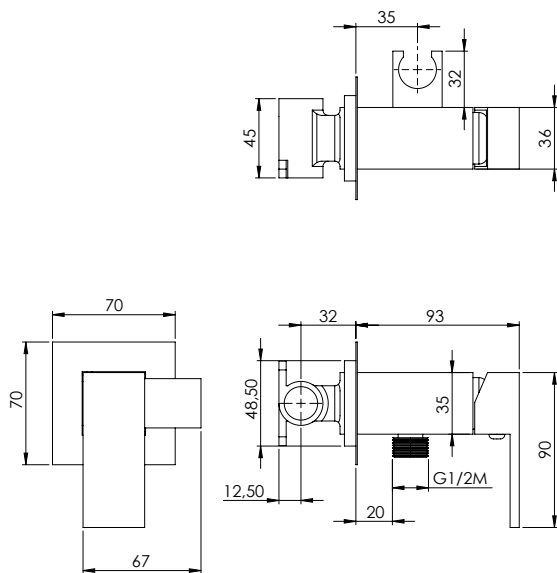

MISCELATORE QS

Miscelatore meccanico quadro in ottone cromato da incasso con supporto integrato 1/2M

Chromed brass square concealed mixer with bracket 1/2M

OTT

- **CRM**
  12084
- **GLD**
  17420
- **BRZ**
  17421
- **NKS**
  17422
- **NRO**
  17423
- **BCO**
  17424