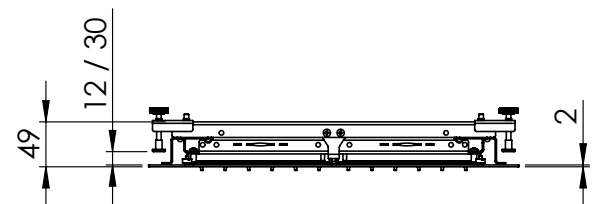

OCEANO 400

Soffione a soffitto da incasso quadro 400x400x2,5 mm in inox super-mirror

Super-mirror steel chromed square ceiling shower head 400x400x2,5 mm

GLD
19039

ASP
19036

NRO
19037

BCO
19038