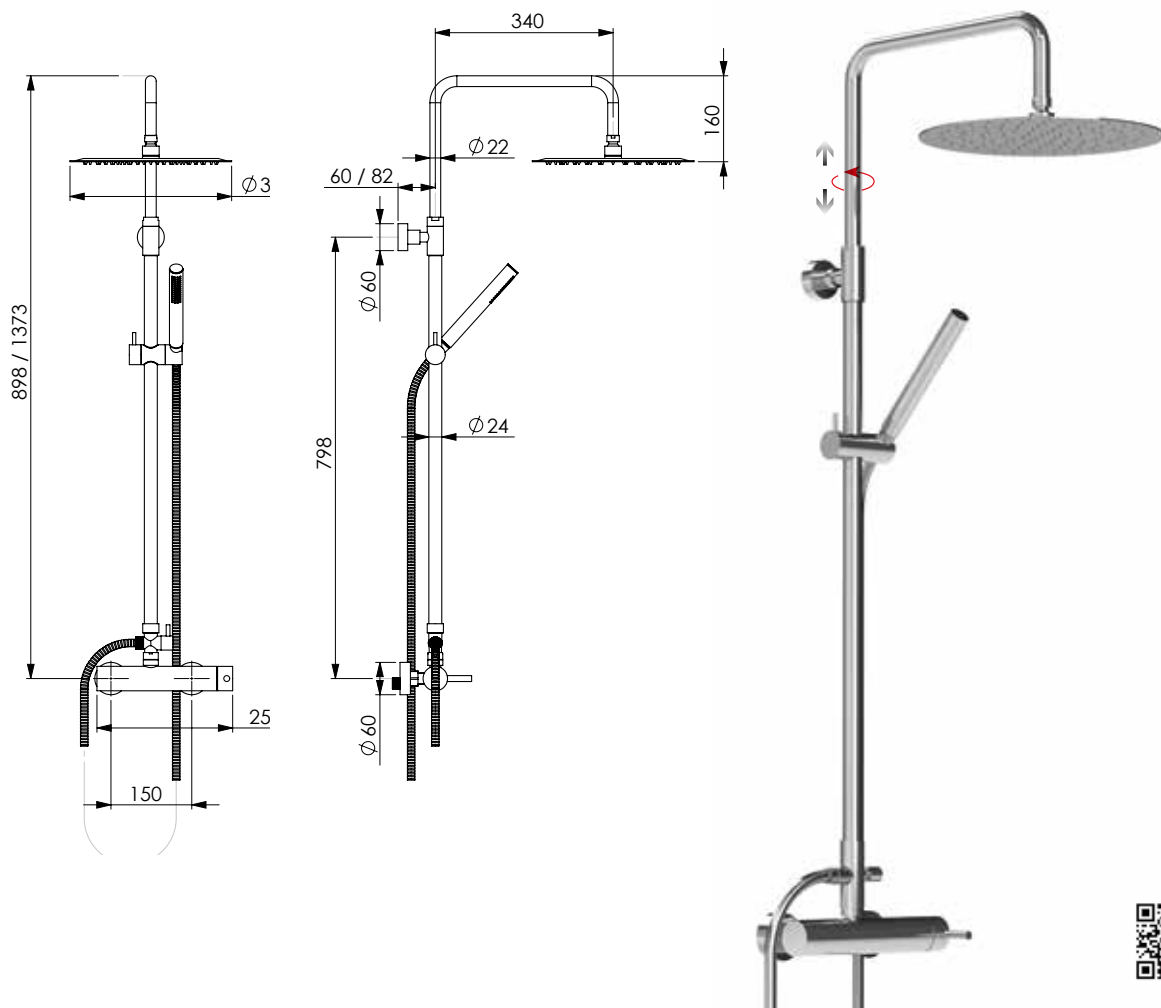

FEDRA

Set colonna tonda in ottone cromato, asta 338 2.0 telescopica e girevole soffione Relax 25T, doccia Atena e flessibile Satilux 150 cm, completo di deviatore e miscelatore monocomando

Round chromed brass column set with Ø25 mm telescopic and rotating rail 338 2.0, Relax 25Y shower-head, Lilo handshower, 150 cm Satilux flexible hose antitwist, diverter and single lever mixer included

CRM
E 18854
NRO
E 18855
GPB
E 18872