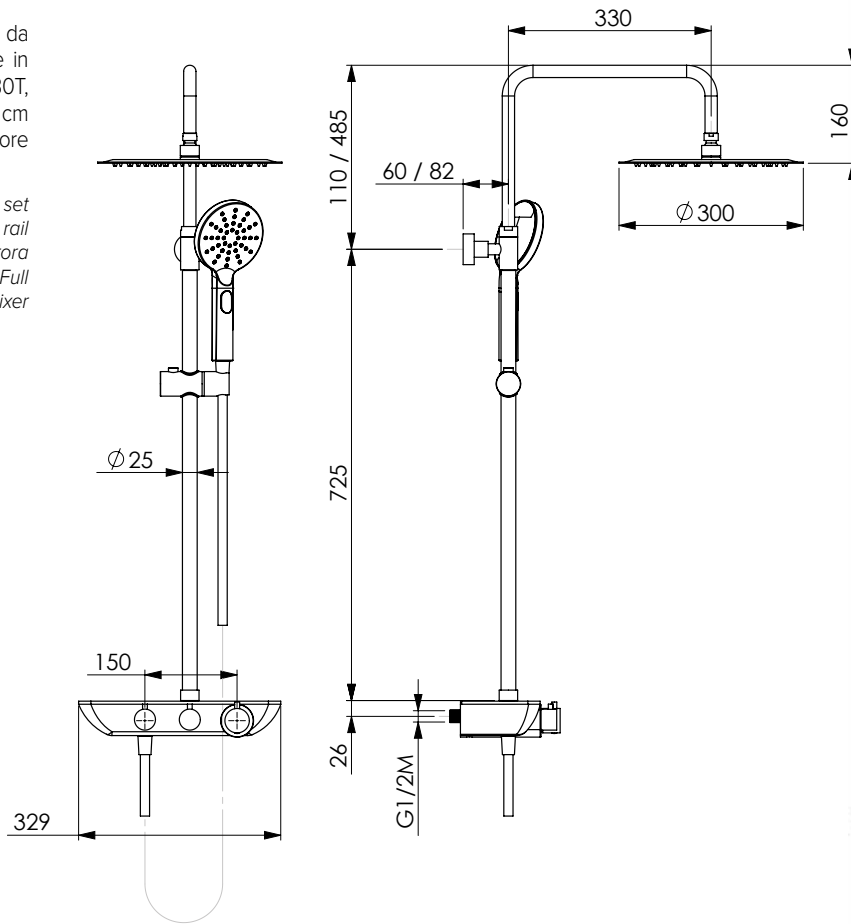

VOGUE

Set colonna tonda composto da asta 338.5 telescopica e girevole in ottone cromato, soffione Relax 30T, doccia Aurora e flessibile 150 cm Full Blacklux, completo di miscelatore termostatico Kelly

Round chromed brass column set with telescopic and rotating round rail 338.5, Relax 30T shower-head, Aurora handshower, flexible hose 150 cm Full Blacklux, Kelly thermostatic shelf mixer included

OTT