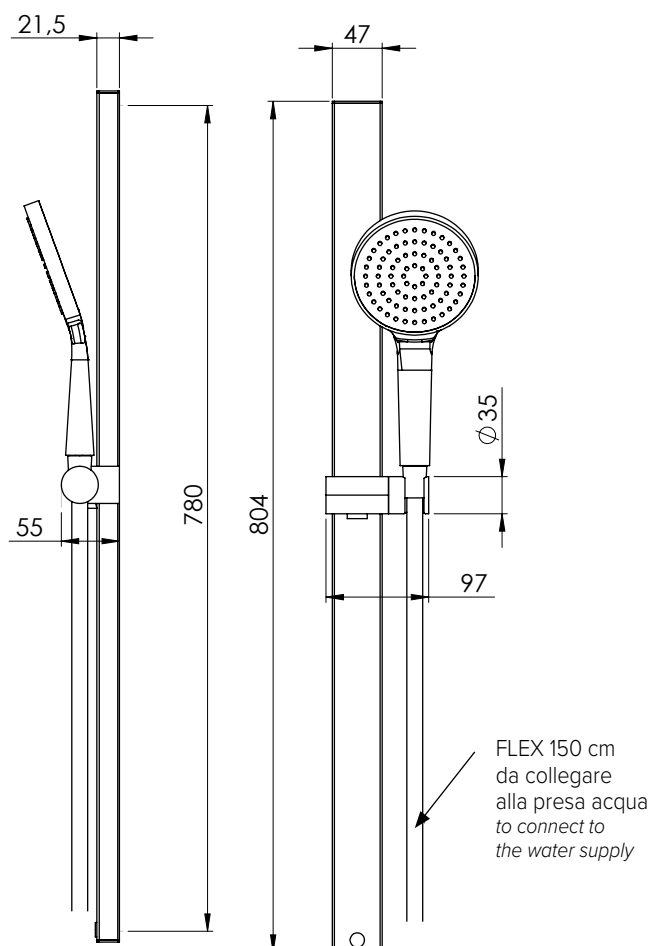

CONCEPT ONE

Asta 240 in ottone cromato, rettangolare 47x21,5 mm filo muro scorrevole in ottone cromato, doccia Piuma, flessibile 150 cm Whitelux. Fissaggio a 1 vite per ogni laterale

Chromed brass rectangular sliding rail 240 47x21,5 mm wall-line, central slider chromed brass, Piuma handshower, flexible hose Whitelux 150 cm. 1 fixing screw for each side bracket

OTT