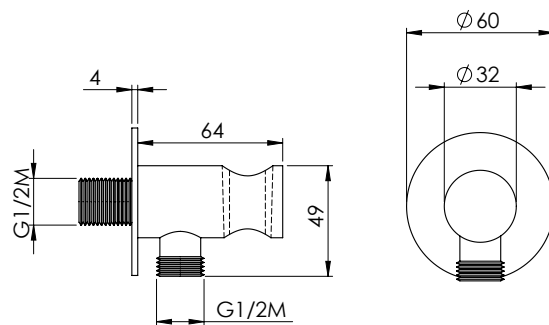

FONS

Preso acqua in acciaio AISI 316L spazzolato con supporto 1/2M x 1/2M

Brushed AISI 316L stainless steel water connection 1/2M x 1/2M with bracket

316

ASP
18406