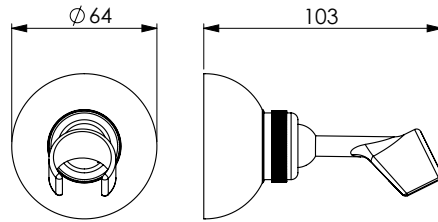

DUPLEX O

Supporto snodato in ottone cromato, 1 vite di fissaggio

Chromed brass adjustable bracket, 1 fixing screw

OTT