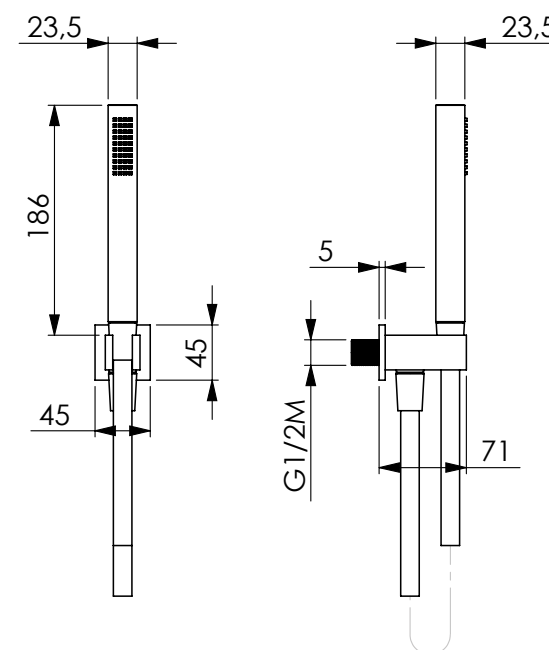

ESTRO

Kit vasca in ottone con doccia Leo, presa acqua Simi con supporto, flessibile antitorsione Satilux 150 cm

Chromed brass bathtub kit with Leo handshower, Simi water supply with bracket and 150 cm Satilux flexible hose anti-twist