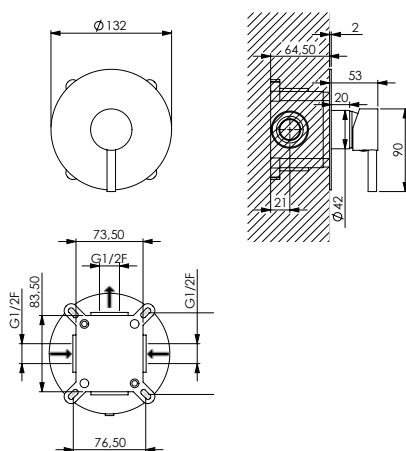

INCASSO TONDO 1 VIA

Miscelatore meccanico incasso doccia tondo 1 via con scatola incasso.
(Cartuccia art. 210/35 - cod. 12265)

Round single lever concealed 1 way shower mixer and built-in box.
(Cartridge art. 210/35 - cod. 12265)

OTT

CRM
15304