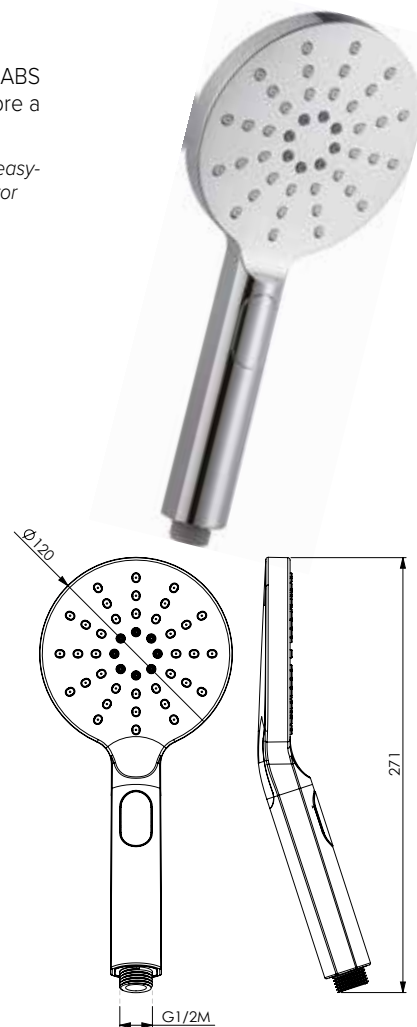

ABS matte black hand-shower easy-clean 1 jet, air system, water saving

NRO
18440

AURORA

Doccia anticalcare in ABS cromato 3 getti con selettore a pulsante

Chromed ABS hand shower easy-clean 3 jets with button selector