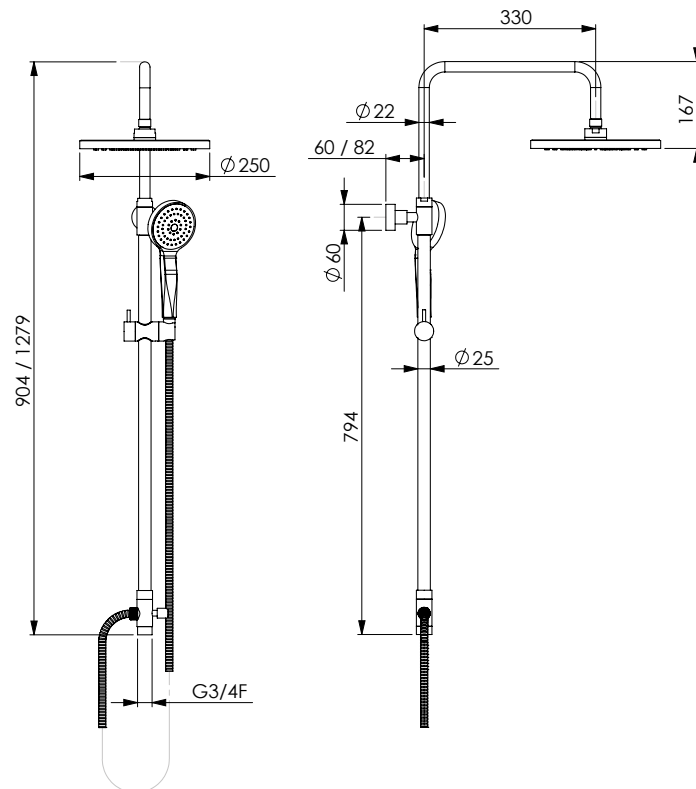

VIVACE 2.0

Set colonna tonda composto da asta 338 2.0 telescopica e girevole in ottone cromato, soffione Delfino 25T, doccia Milla, flessibile 150 cm doppia aggraffatura, completo di deviatore

Round chromed brass column set with telescopic and rotating round rail 338 2.0, Delfino 25T shower-head, Milla handshower, flexible hose 150 cm double lock, diverter included

OTT