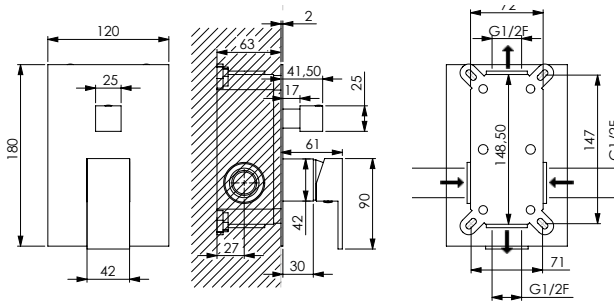

INCASSO QUADRO 2 VIE

Miscelatore meccanico incasso doccia quadro 2 vie, con deviatore e con scatola incasso.
(Cartuccia art. 210/35 - cod. 12265)

Square single lever concealed 2 ways shower mixer with diverter and built-in box.
(Cartridge art. 210/35 - cod. 12265)

OTT