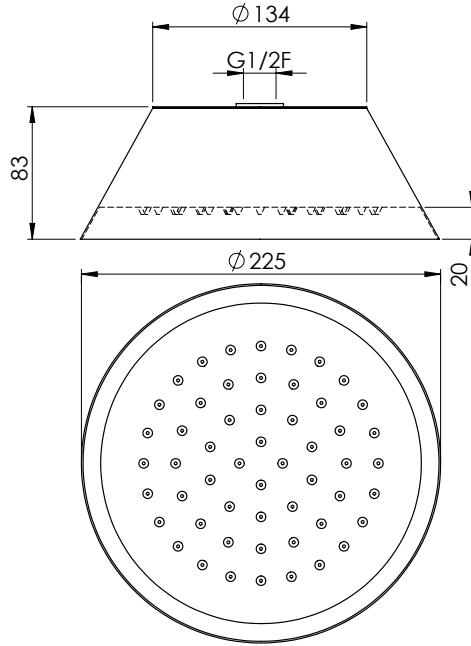

COPERNICO

Soffione in inox cromato super-mirror tondo Ø 225x83 mm, 96 fori, anticalcare, non ispezionabile

Round steel super-mirror chromed shower head Ø 225x83 mm, 96 holes, not inspectable, with easy-clean