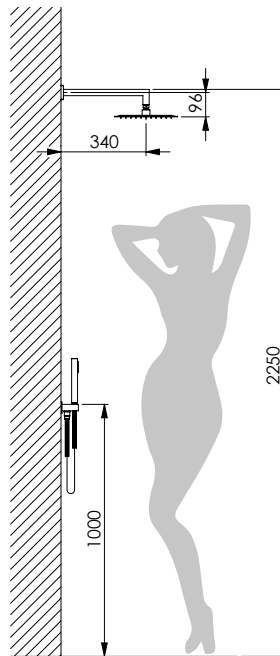

STEEL QUADRO

Kit doccia cromato con doccia Leo, presa acqua Simi con supporto, flessibile D/A 150 cm, braccio doccia Cassiopea 35 e soffione Relax Q

Chromed shower kit with Leo handshower, Simi water supply with bracket and 150 cm double lock flexible hose, shower arm Cassiopea 35 and Relax Q shower-head

- **CRM**
- **20Q 13649**
- **25Q 13643**
- **30Q 13650**

Con miscelatore Incasso quadro 2 vie:
With square concealed mixer 2 ways:

- **CRM**
- **20Q MI 16322**
- **25Q MI 16323**
- **30Q MI 16324**