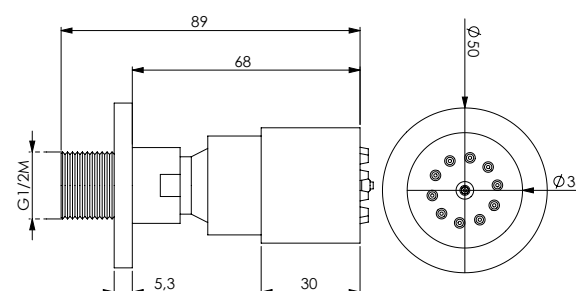

IDROGETTO TONDO 2.0

Idrogetto tondo snodato Ø 35x30 mm in ottone cromato anticalcare

Chromed brass round articulated jet Ø 35x30 mm for shower system with easy-clean