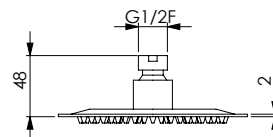

RELAX 15T

Soffione in inox super-mirror tondo Ø 150x2 mm, 75 fori, anticalcare, non ispezionabile

Round stainless steel super-mirror shower head Ø 150x2, 75 holes, not inspectable, with easy-clean