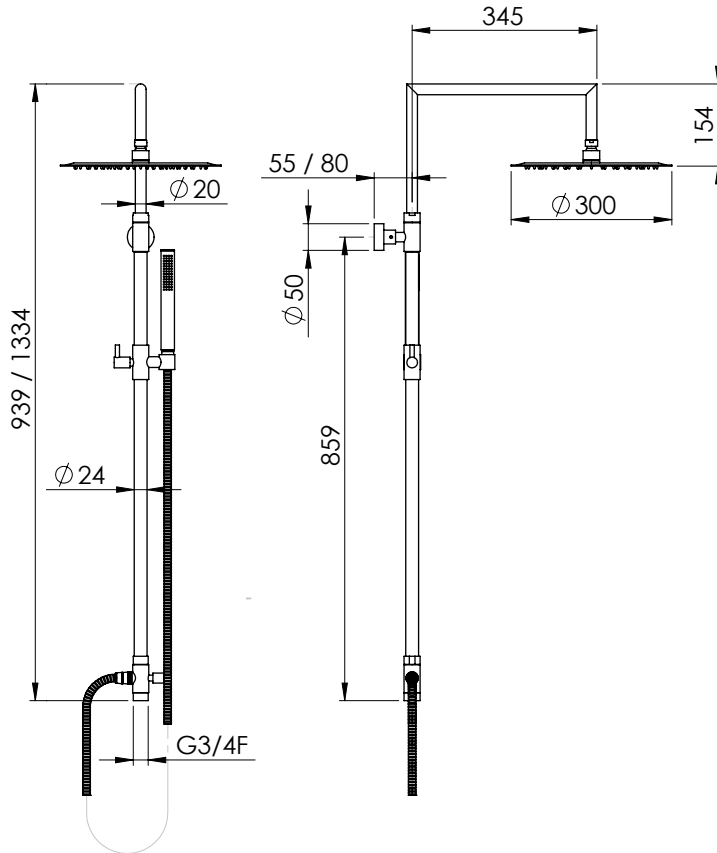

LAGOM T

Set colonna tonda composto da asta 342 telescopica e girevole in ottone cromato, soffione Relax 30T, doccia Atena 150 cm doppia aggraffatura, completo di deviatore

Round chromed brass column set with telescopic and rotating round rail 342, Relax 30T shower-head, Atena 1 hand-shower, flexible hose 150 cm double lock, diverter included

OTT