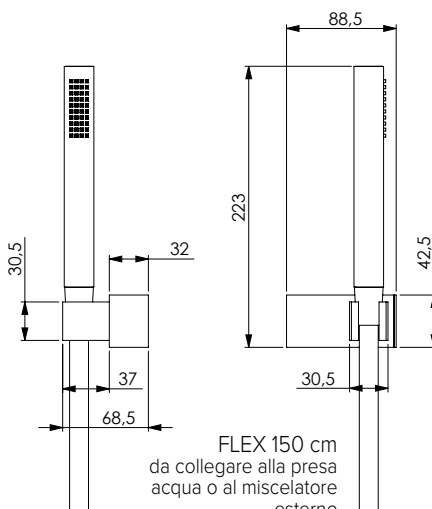

TREND QUADRO

Kit vasca cromato con doccia Leo, supporto Stich 1, flessibile Satilux 150 cm

Chromed bathtub kit with Leo hand-shower, Stich1 bracket and 150 cm Satilux flexible hose

FLEX 150 cm
da collegare alla presa
acqua o al miscelatore
esterno
to connect to
the water supply