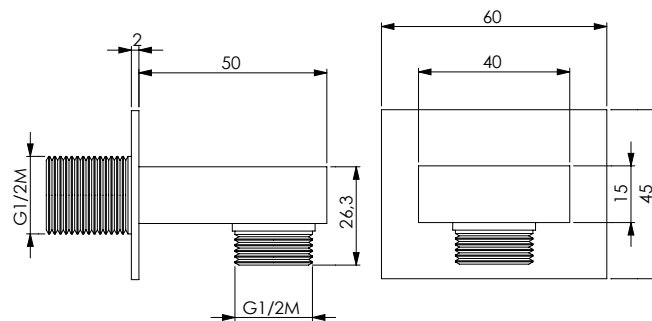

MILO

Presacqua in ottone cromato
1/2M x 1/2M

Chromed brass water connection
1/2M x 1/2M

OTT