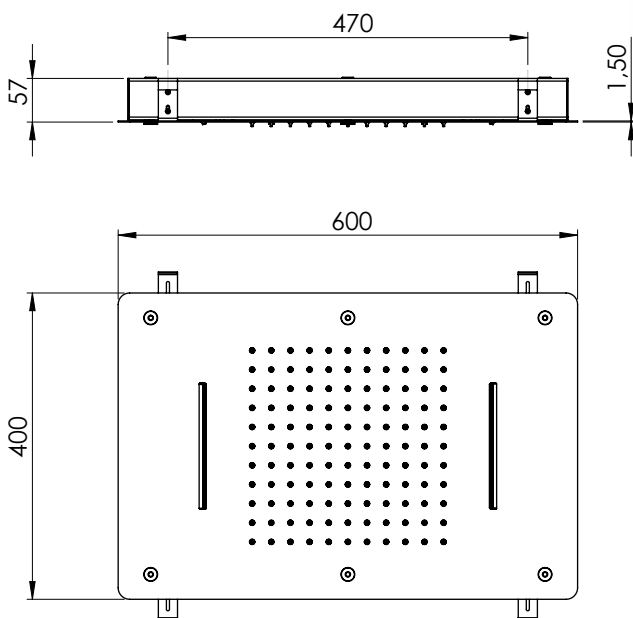

ISPEZIONABILE
INSPECTABLE

ATLANTE 2.0

Soffione a soffitto da incasso rettangolare 600x400x1,5 mm in inox super-mirror con 2 getti e ispezionabile

Super-mirror steel rectangular ceiling shower head 600x400x1,5 mm with 2 jets and inspectable

- **ASM**
  18087
- **ASP**
  18994
- **NRO**
  18995
- **GPB**
  18996