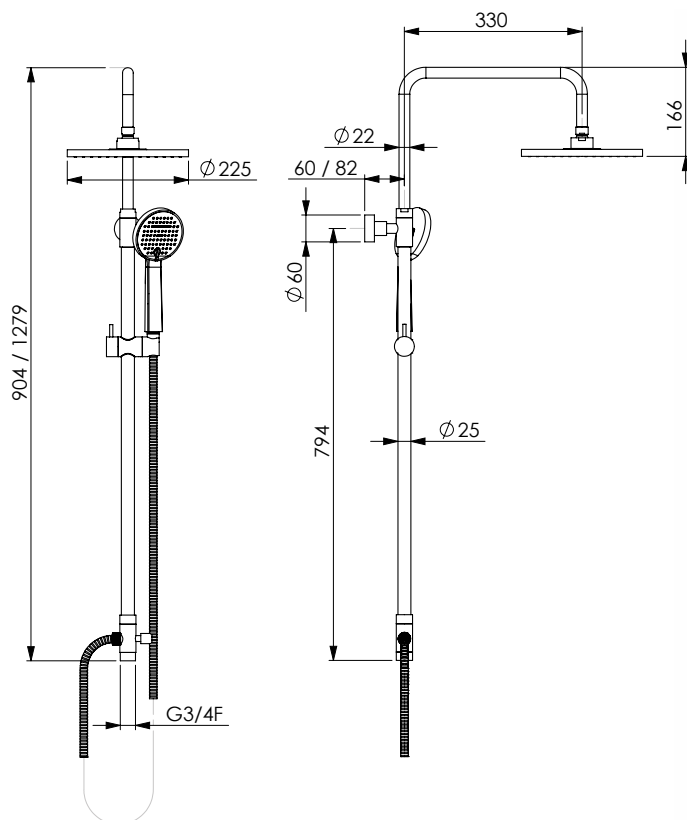

RUGIADA 2.0

Set colonna tonda composto da asta 338 2.0 telescopica e girevole in ottone cromato, soffione Airy, doccia Airy, flessibile 150 cm doppia aggraffatura, completo di deviatore

Round chromed brass column set with telescopic and rotating round rail 338 2.0, Airy shower-head, Airy handshower, flexible hose 150 cm double lock, diverter included

OTT