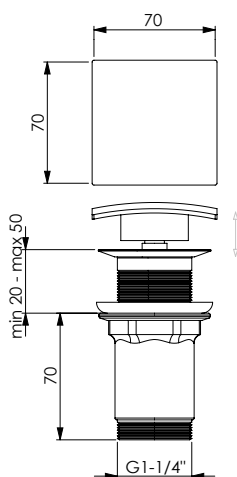

SCARICO CC QUADRO STP

Scarico click-clack quadro in ottone 1"1/4 senza troppo pieno

Square 1"1/4 click-clack brass waste without overflow feature for basin

OTT

CRM
12377