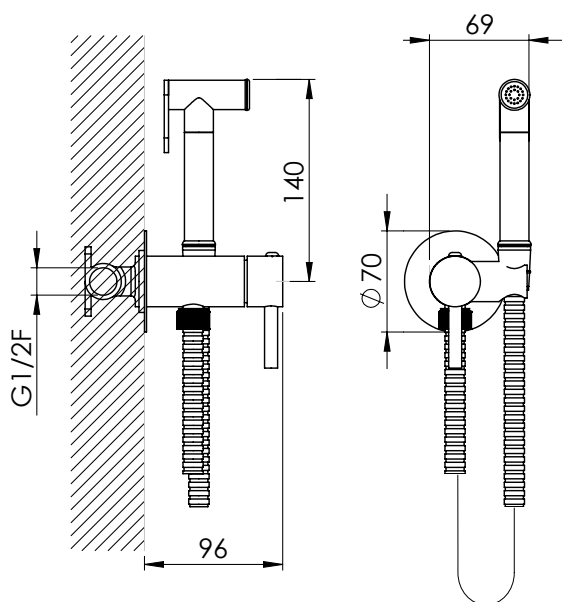

KIT SHUT-OFF
OTTONE T MS MINIMALE

Kit Shut-Off tondo in ottone cromato con flessibile 120 cm in ottone in finitura con miscelatore da incasso e supporto integrato

Chromed brass round Shut-off kit with 120 cm brass finishing flexible hose* with built-in mixer and integrated bracket

- **GLD**
  17359
- **BRZ**
  17360
- **NKS**
  17361
- **GPB**
  18874