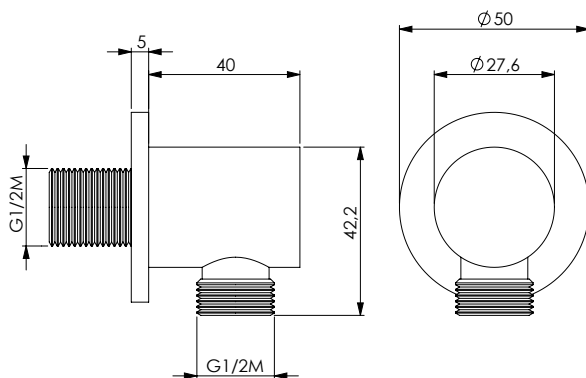

Oval chromed brass water connection 1/2M x 1/2M

OTT

CRM
19027

LINDOS

Pres a acqua in ottone cromato 1/2M x 1/2M

Chromed brass water connection 1/2M x 1/2M

OTT

-  **CRM**
13801
-  **GLD**
15471
-  **BRZ**
15472
-  **NKS**
15473
-  **NRO**
15474
-  **BCO**
15475