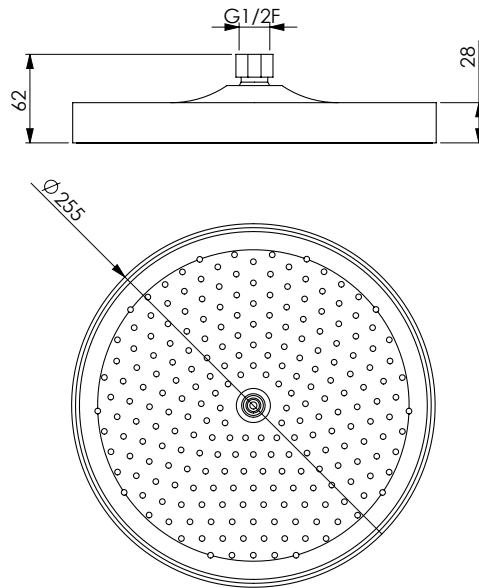

S-DAFNE

Soffione in ABS cromato tondo Ø 255x28mm con disco grigio scuro, 219 fori, anticalcare, non ispezionabile

Round chromed ABS shower head Ø 255x28 mm, not inspectable, with easy-clean