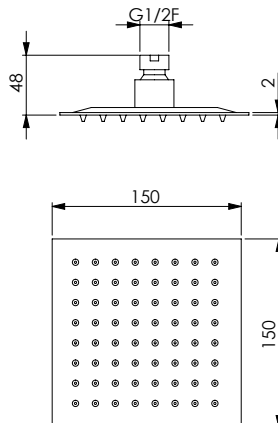

RELAX 15Q

Soffione in inox super-mirror quadro 150x150x2 mm, 64 fori, anticalcare, non ispezionabile

Square stainless steel super-mirror shower head 150x150x2 mm, 64 holes, not inspectable, with easy-clean