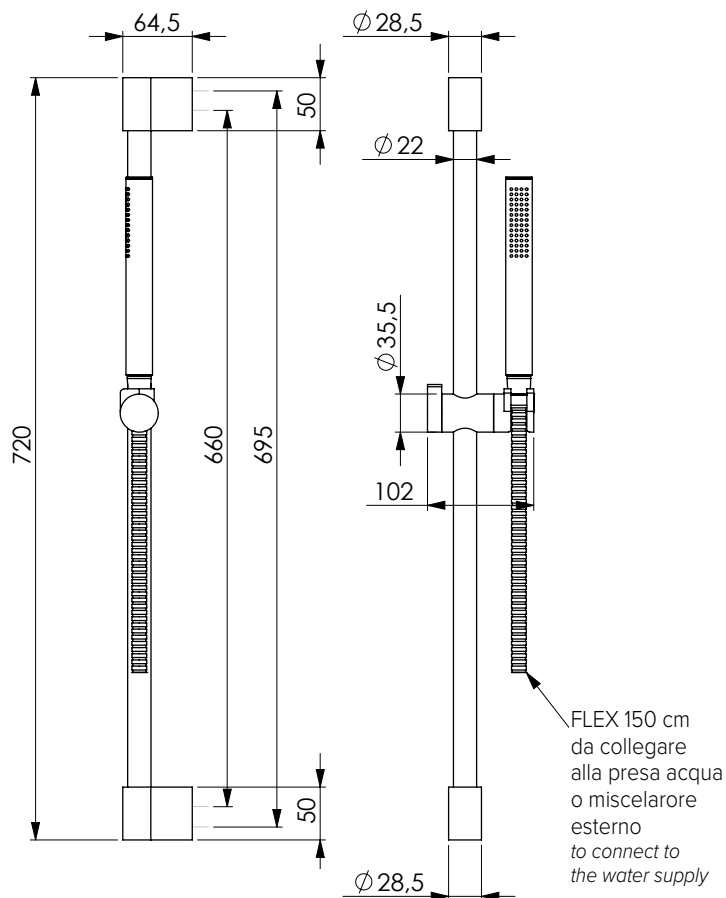

204 AT

Asta 204 in inox cromato, Ø 22 mm, laterali e scorrevole in ABS cromato, doccia Atena, flessibile 150 cm d/a. Fissaggio a 2 viti per ogni laterale

Sliding rail 204 chromed inox Ø 22 mm, side brackets and central slider chromed ABS, chromed ABS Atena hand shower 1 jet with easy-clean, and flexible hose 150 cm double lock. 2 fixing screws for each side bracket.

ACC

CRM
15444

NRO Full Blacklux
15391

BCO Full Whitelux
15390