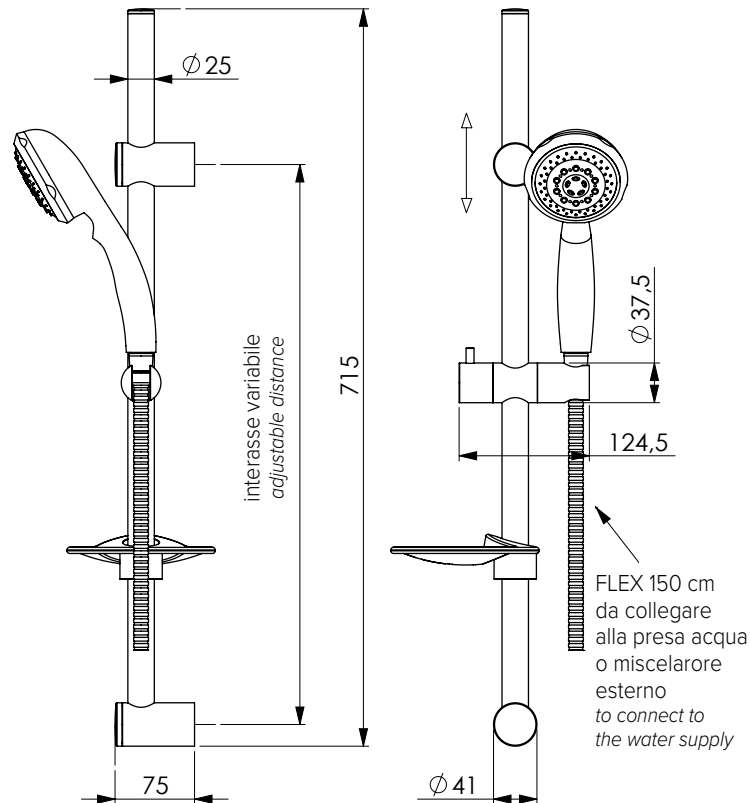

TAYLOR 2.0

Asta 106 2.0 in inox cromato, Ø 25 mm con supporto laterale superiore regolabile, laterali e scorrevole in ABS cromato, doccia Titty 5, portasapone 107 cromato e flessibile 150 cm doppia aggiratura. Fissaggio a 1 vite per ogni laterale

Sliding rail 106 2.0 chromed inox Ø 25 mm with adjustable upper bracket, side brackets and central slider chromed ABS, Titty 5 handshower, chromed ABS soapdish 107 and flexible hose 150 cm double lock. 1 fixing screw for each side bracket

ACC

CRM
14470

RENOVO 2.0

Asta 106 2.0 in inox cromato, Ø 25 mm con supporto laterale superiore regolabile, laterali e scorrevole in ABS cromato, doccia Mirò 3M e flessibile 150 cm doppia aggiratura. Fissaggio a 1 vite per ogni laterale

Sliding rail 106 2.0 chromed inox Ø 25 mm with adjustable upper bracket, side brackets and central slider chromed ABS, Mirò 3M hand shower and flexible hose 150 cm double lock. 1 fixing screw for each side bracket

ACC