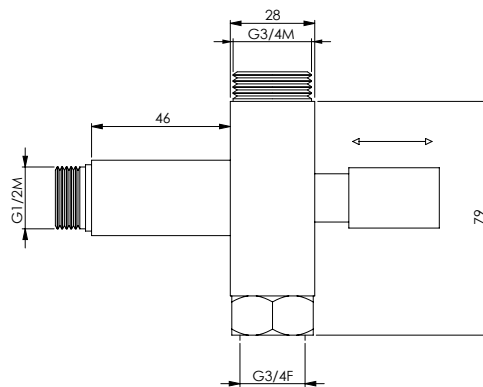

3/4M x 3/4F x 1/2M

DV 336 3.0 B

Deviatore rettangolare in ottone cromato a leva con presa acqua adatto a colonne mod. 336 3.0 B con ingresso 1/2"

Brass square diverter with lever and water connection for column model 336 3.0 B with 1/2" inlet

OTT

CRM
10473