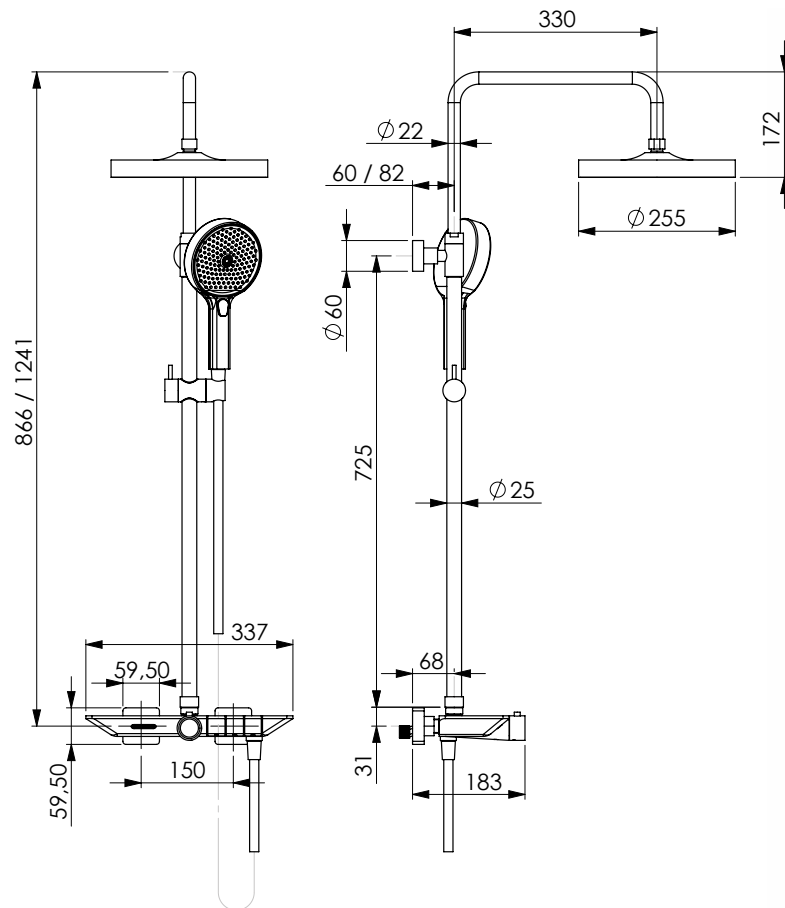

CRM
D 18370

Erogatore vasca
Bath tub filler