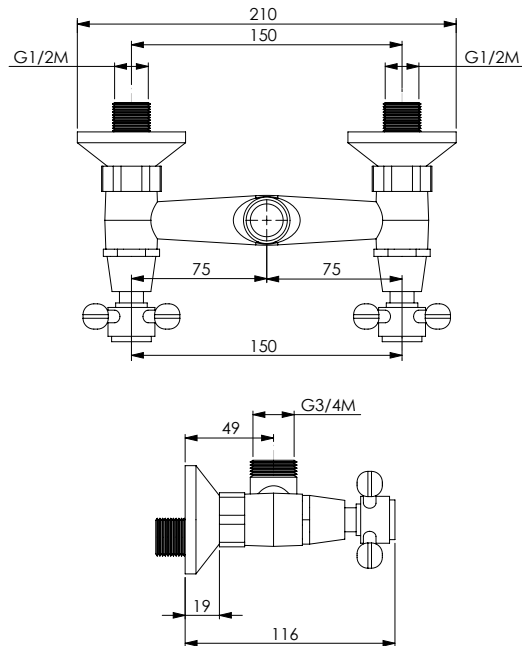

RUBINETTO ANTICO

Rubinetto meccanico cromato 2 comandi esterno doccia tondo con uscita 3/4M superiore

Chromed round double lever external shower mixer with 3/4M upper outlet

OTT

- **CRM**
  16989
- **GLD**
  16990
- **BRZ**
  16950