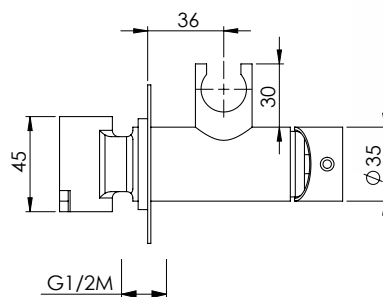

CRM
12083
GLD
17415
BRZ
17416
NKS
17417
NRO
17418
BCO
17419