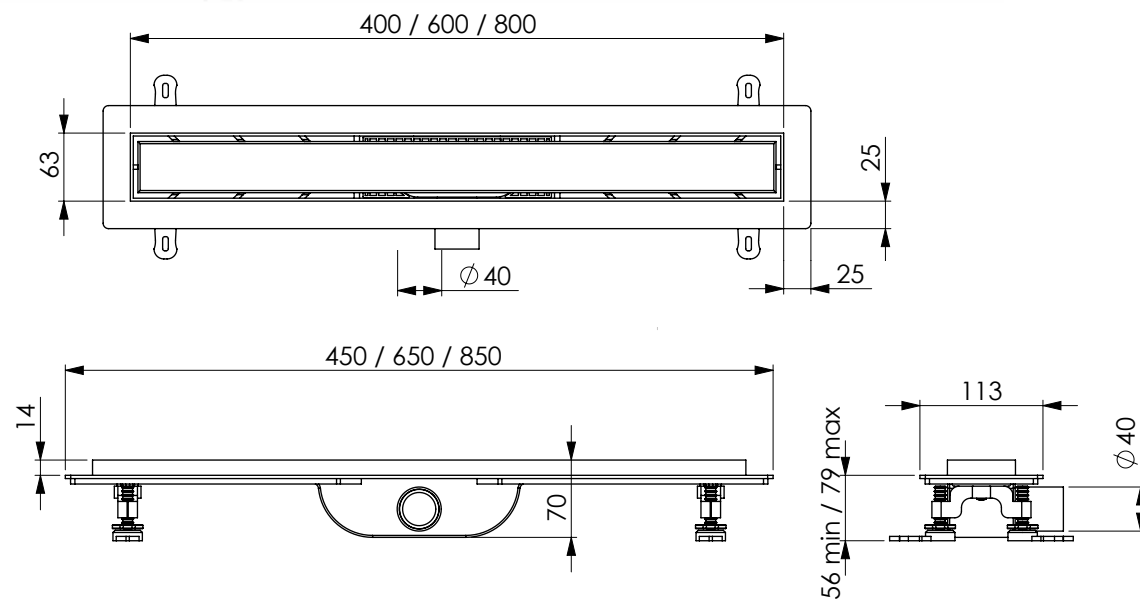

Lunghezza 400 cm

Length 400 cm

ASP
18094

Lunghezza 600 cm

Length 600 cm

ASP
18095

Lunghezza 800 cm

Length 800 cm

ASP
18096