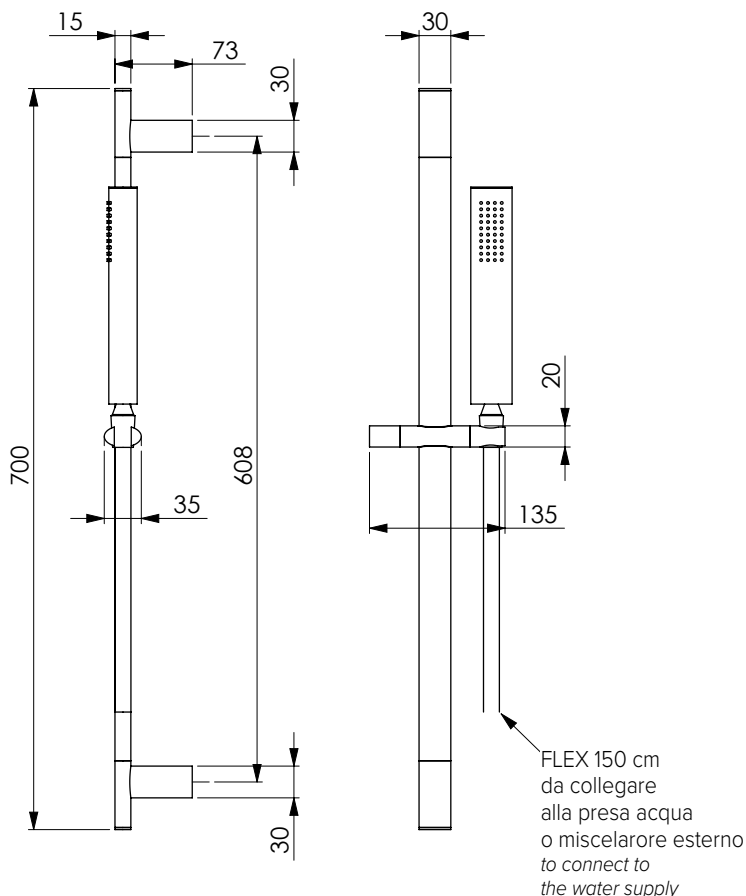

TOKIO

Asta 212 ovale in ottone cromato 30x15 mm, laterali e scorrevole in ottone cromato con doccia Bit e flessibile Satilux 150 mm. Fissaggio a 1 vite per ogni laterale

Chromed stainless brass oval sliding rail 212, 30x15 mm, side brass and central slider chromed brass, Bit handshower and Satilux 150 cm flexible hose. 1 fixing screw for each side bracket

OTT

CRM
14286