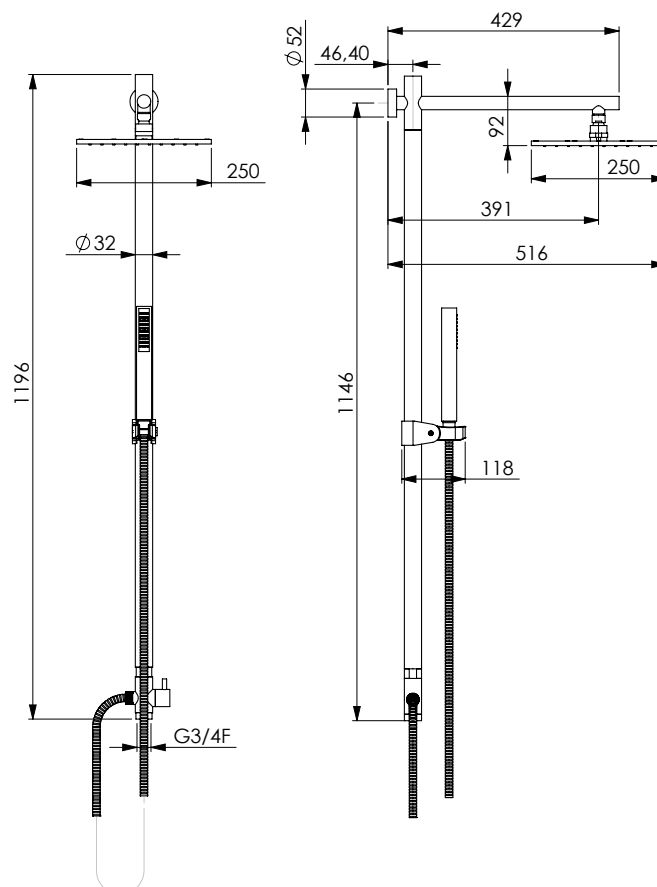

**TRENTA CARATI
QUADRA**

Set colonna quadra in ottone cromato, soffione Saturno 25Q, doccia Lilo e flessibile antitorsione 150 cm monofilo, completo di deviatore

Square chromed brass column set with Saturno 25Q shower-head, Lilo handshower, 150 cm monofilo flexible hose antitwist, with diverter

OTT