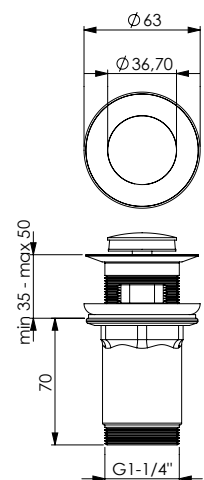

SCARICO CC TONDO S CTP

Scarico click-clack tondo in ottone 1"1/4 tappo piccolo con troppo pieno

Brass round click-clack waste 1"1/4 small plug with overflow for basin

OTT

CRM 12380