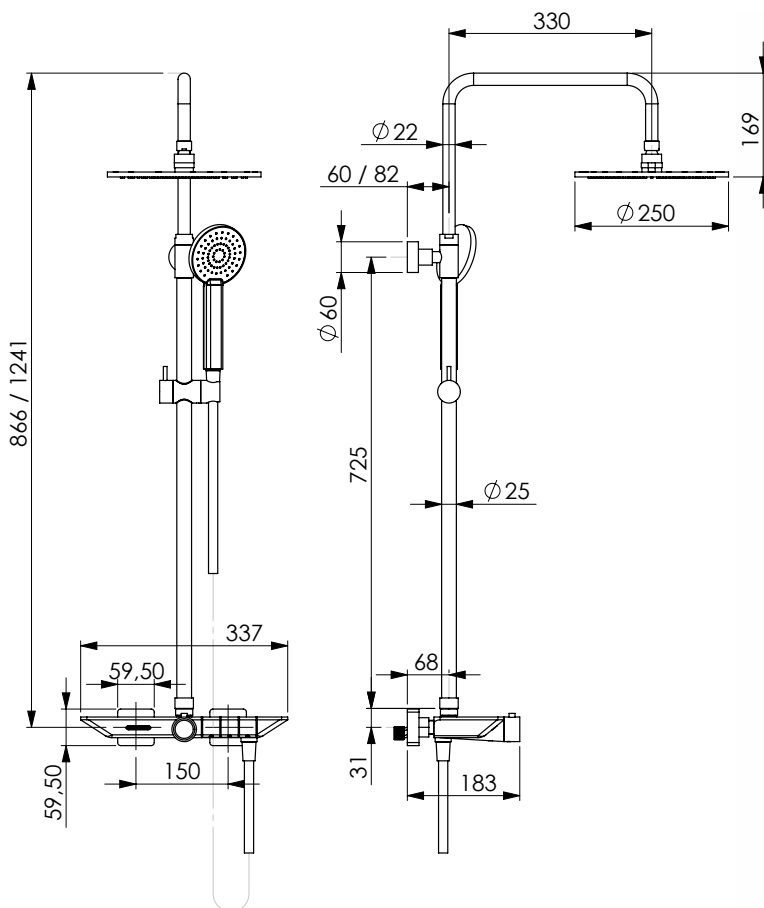

PIANISTA ROCK

Set colonna tonda composto da asta 338 2.0 telescopica e girevole in ottone cromato, soffione Venere 25T, doccia Nadal 1 e flessibile 150 cm Silicone Chiaro, completo di miscelatore termostatico Pianoforte

Round chromed brass column set with telescopic and rotating round rail 338 2.0, Venere 25T shower-head, Nadal 1 handshower, flexible hose 150 cm Silicone Chiaro, Pianoforte thermostatic shelf mixer included

OTT