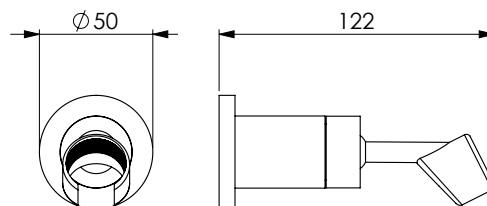

WEB

Supporto snodato in ABS cromato, 1 vite di fissaggio

Chromed ABS adjustable bracket 1 fixing screw

ABS