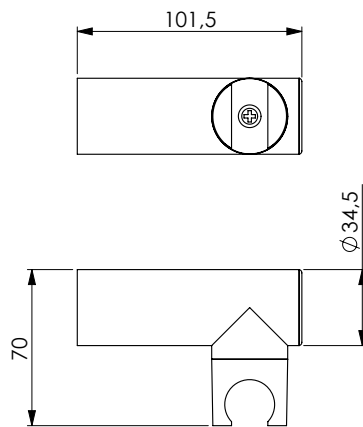

STILO

Supporto girevole in ABS
cromato 2 viti di fissaggio

*Chromed ABS swivel bracket 2 fixing
screws*

ABS