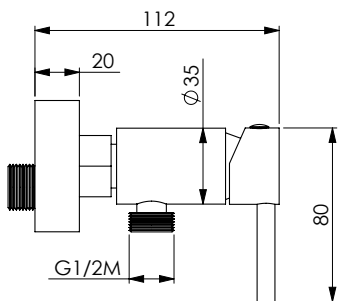

T DESIGN

Miscelatore meccanico tondo in ottone cromato da esterno con supporto integrato 1/2M (Cartuccia art. 210/35)

Chromed brass round external mixer with bracket 1/2M (Cartridge art. 210/35)

OTT

CRM
12086

MISCELATORE TS

Miscelatore meccanico tondo in ottone cromato da incasso con supporto integrato 1/2M

Chromed brass round concealed mixer with bracket 1/2M

OTT