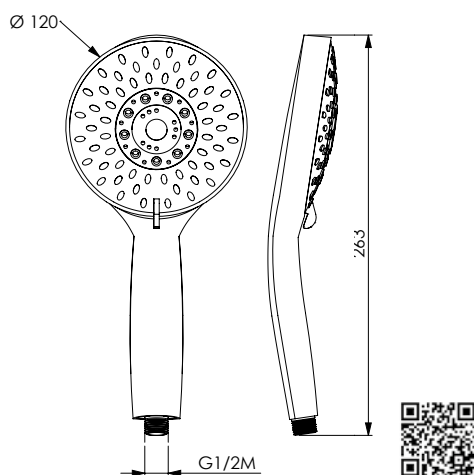

MILLA 3

Doccia anticalcare in ABS cromato 3 getti

Chromed ABS hand-shower easy-clean 3 jets

- CRM 18447
- GLD 18448
- NKS 18450
- NRO 18451
- BCO 18452

MIRÒ 3M

Doccia anticalcare in ABS cromato 3 getti

Chromed ABS hand-shower easy-clean 3 jets

- CRM 18453
- GLD 18454
- GLB 18506
- NKS 18456
- NKL 18507
- NRO 18457
- BCO 18458

DALIA

Doccia anticalcare in ABS cromato 5 getti

Chromed ABS hand shower easy-clean 5 jets

- CRM 18459

KUGA 5

Doccia anticalcare in ABS cromato 5 getti

Chromed ABS hand shower easy-clean 5 jets

- CRM 18460