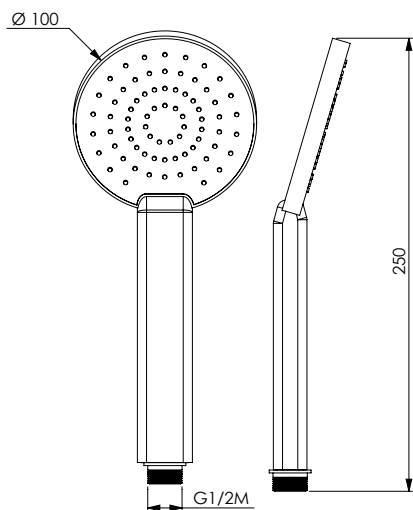

NADAL 1

Doccia anticalcare in ABS cromato 1 getto con disco cromato

Chromed ABS hand-shower easy-clean 1 jet with chromed disk