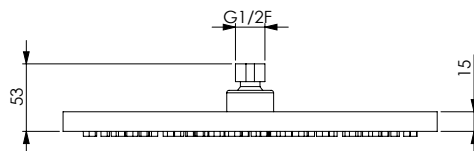

DELFINO 30T

Soffione in ABS cromato tondo Ø 305x15 mm, 126 fori, anticalcare, non ispezionabile

Round chromed ABS shower head Ø 305x15 mm, 126 holes, not inspectable, with easy-clean