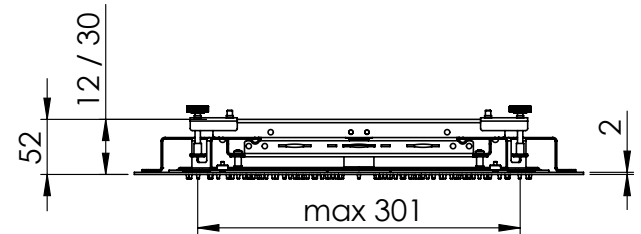

GEO 420

Soffione a soffitto da incasso tondo
Ø 420x3 mm in inox super-mirror

Super-mirror steel chromed round ceiling
shower head Ø 420x3 mm

GLD
19035

ASP
19032

NRO
19033

BCO
19034