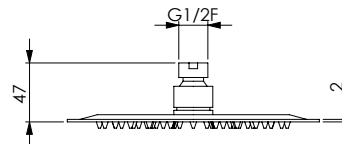

RELAX 20T

Soffione in inox super-mirror tondo Ø 200x2 mm, 96 fori, anticalcare, non ispezionabile

Round stainless steel super-mirror shower head Ø 200x2 mm, 96 holes, not inspectable, with easy-clean