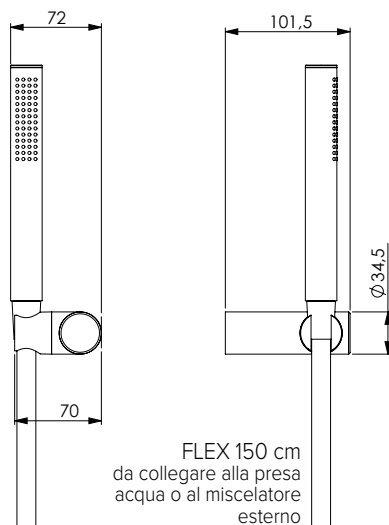

TREND TONDO

Kit vasca cromato con doccia Atena, supporto Stilo, flessibile Satilux 150 cm

Chromed bathtub kit with Atena hand-shower, Stilo bracket and 150 cm Satilux flexible hose

FLEX 150 cm
da collegare alla presa
acqua o al miscelatore
esterno
to connect to
the water supply