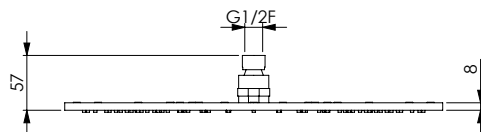

Rectangular chromed brass head-shower 300x200x10 mm, 140 holes, inspectable, with easy-clean

CRM
13992

VENERE 40T

Soffione in ottone cromato tondo
 Ø 400x8 mm 164 fori, anticalcare,
 ispezionabile

Round chromed brass shower head
 Ø 400x8 mm 164 holes, inspectable,
 with easy-clean