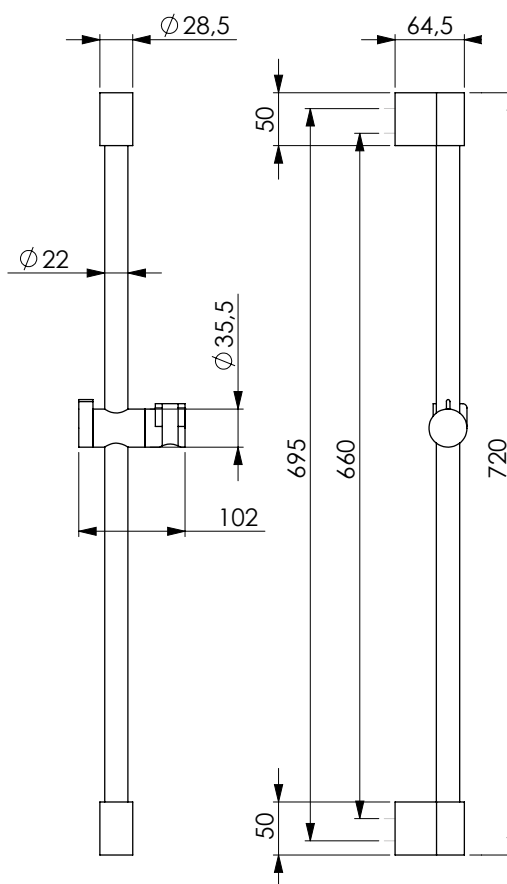

-  CRM 10549

204

Asta in inox cromato, Ø 22 mm, laterali e scorrevole in ABS cromato, interassi 600/695 mm

Chromed inox rail Ø 22 mm side brackets and central slider chromed ABS, distance 600/695 mm

ACC

-  CRM 11153
-  NRO 12590
-  BCO 15696