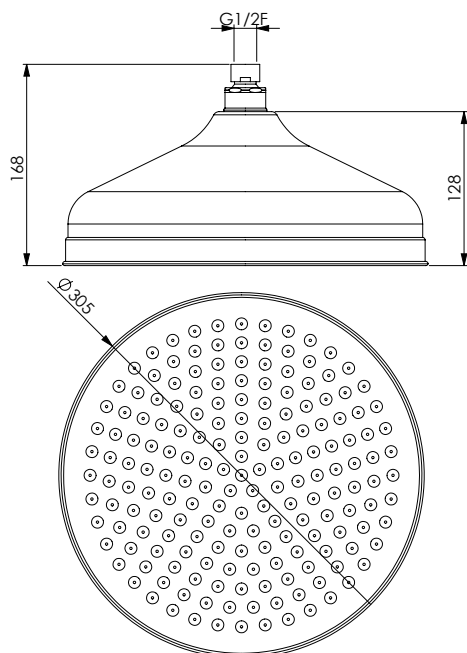

ANTICO A 300

Soffione in ottone cromato tondo Ø 305 mm, 216 fori, anticalcare, non ispezionabile

Round chromed brass shower head Ø 305 mm, 216 holes, not inspectable, with easy-clean